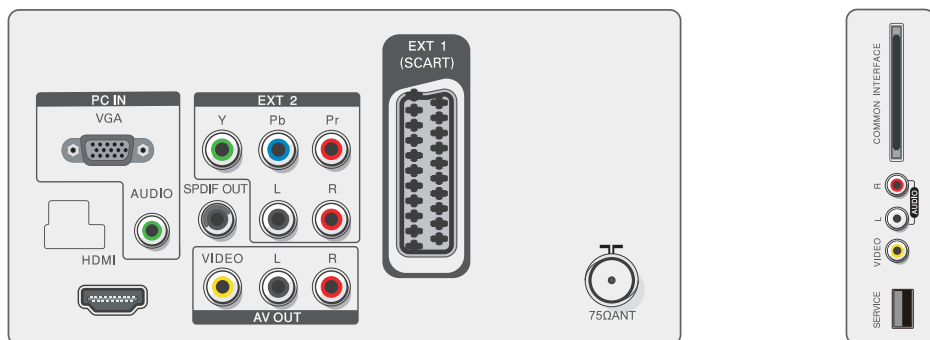

- Other convenience: VESA mount (100x100mm)
- Screen Format Adjustments: Widescreen, Normal, Zoom 1, Zoom 2
- Smart mode: Movie, Personal, Vivid, Standard, Eco
- SmartSound: Music, Speech, Personal
- Teletext: 1000 page Smart Text

Tuner/Reception/Transmission

- Aerial Input: 75 ohm coaxial (IEC75)
- TV system: PAL I, PAL B/G, PAL D/K, SECAM B/G, SECAM D/K, SECAM L/L'
- Video Playback: NTSC, SECAM, PAL
- Tuner Display: PLL
- Digital TV: DVB Terrestrial *
- Tuner bands: Hyperband, S-Channel, UHF, VHF

Connectivity

- Signal Input: VGA (Analog), HDMI, PC Audio in
- Ext 1: SCART in
- Ext 2: YPbPr in, Audio L/R in
- Ext 3: CVBS out, Audio L/R out
- Other connections: Common Interface, CVBS in, Audio L/R in, USB Service port, S/PDIF out (coaxial)

Power

- On mode: 45W (Typ.@monitor mode)
- Off mode: <0.3W
- Ambient temperature: 0 °C to 40 °C
- Mains power: 100-240V, 50/60Hz

Dimensions

- Product with stand (mm): 399 x 560 x 176 mm
- Product without stand (mm): 364 x 560 x 65 mm
- Packaging in mm (WxHxD): 477 x 653 x 160 mm

Weight

- Product with stand (kg): 5.53 kg
- Product without stand (kg): 5.35 kg
- Product with packaging (kg): 7.59 kg

Accessories

- Included accessories: Table top stand, Power cord, Quick start guide, User Manual, Remote Control, Batteries for remote control

Issue date 2017-11-01

Version: 3.2.3

12 NC: 8670 000 56362
EAN: 87 12581 50497 7

© 2017 Koninklijke Philips N.V.
All Rights reserved.

Specifications are subject to change without notice.
Trademarks are the property of Koninklijke Philips N.V.
or their respective owners.

www.philips.com