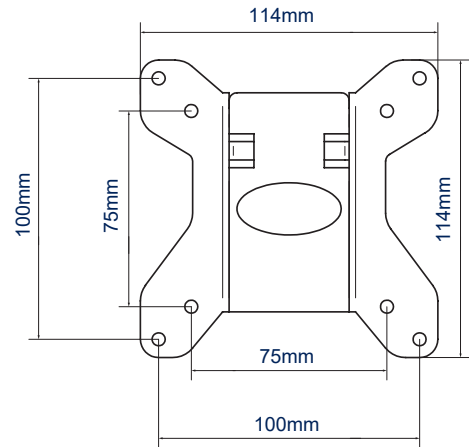

SPECIFICATION

Recommended screen size	up to 28"
Max load	20kg
VESA® compatibility	up to 100 x 100
Extension	93mm
Tilt	+17/-10°
Swivel (wall mounted)	50°
(pole mounted)	180°
Screen rotation	360°
Colour	Black

FEATURES

- Fits screens with VESA mounting patterns: 75 x 75mm and 100 x 100mm
- Easy tilt, swivel and screen rotation adjustment
- Mounts screen only 93mm from the wall
- Features 'OWLS' On Wall Levelling System
- Security locking screws and Allen key provided for secure installation
- Simple 'hook-on' installation with all mounting hardware included
- Compatible with B-Tech accessory collars

Easy tilt adjustment

360° Rotation for easy levelling

50° swivel when wall mounted

Security locking screws provided

SIDE VIEW - TILT RANGE

FRONT VIEW - WALL PLATE

FRONT VIEW - INTERFACE PLATE

PACKING INFORMATION

ORIGINAL DESIGNS BY B-TECH AV MOUNTS - REGISTERED DESIGNS & PATENTS APPLY

COLOUR:	ORDER REF:	EAN CODE:	MASTER CARTON QTY:	INNER CARTON QTY:	MASTER CARTON WEIGHT:	MASTER CARTON CUBE:
Black	BT7518-PRO/B	5019318751806	16	0	13.8kg	0.026cbm