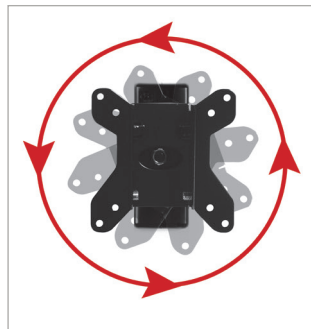

BT7518

FLAT SCREEN WALL MOUNT WITH TILT AND SWIVEL

Designed to mount small flat screens, this wall mount features both swivel and tilt functions. With the distance to wall at 93mm it allows easy positioning and a full 360° rotation of the screen. Cover plates are included to hide fixings helping make this a neat and tidy mounting solution. BT7518 is also collar compatible for alternative mounting solutions, ideal for commercial applications as well as home installations.

SPECIFICATION

Recommended screen size	up to 28"
Max load	20kg
VESA® compatibility	up to 100 x 100
Extension	93mm
Tilt	+17/-10°
Swivel (wall mounted)	50°
(pole mounted)	180°
Screen rotation	360°
Colour	Black

FEATURES

- Fits screens with VESA mounting patterns: 75 x 75mm and 100 x 100mm
- Easy tilt, swivel and screen rotation adjustment
- Mounts screen only 93mm from the wall
- Features 'OWLS' On Wall Levelling System
- Security locking screws and Allen key provided for secure installation
- Simple 'hook-on' installation with all mounting hardware included
- Compatible with B-Tech accessory collars

Easy tilt adjustment

360° Rotation for easy levelling

50° swivel when wall mounted

Security locking screws provided

SIDE VIEW - TILT RANGE

FRONT VIEW - WALL PLATE

FRONT VIEW - INTERFACE PLATE

PACKING INFORMATION