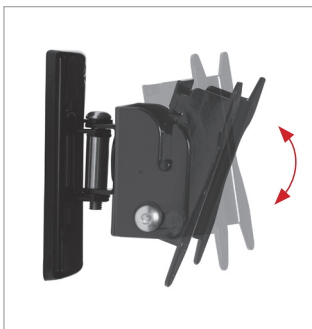

BT7518

FLAT SCREEN WALL MOUNT WITH TILT AND SWIVEL

Designed to mount small flat screens, this wall mount features both swivel and tilt functions. With the distance to wall at 93mm it allows easy positioning and a full 360° rotation of the screen. Cover plates are included to hide fixings helping make this a neat and tidy mounting solution. BT7518 is also collar compatible for alternative mounting solutions, ideal for commercial applications as well as home installations.

SPECIFICATION

Recommended screen size	up to 28"
Max load	20kg
VESA® compatibility	up to 100 x 100
Extension	93mm
Tilt	+17/-10°
Swivel (wall mounted)	50°
(pole mounted)	180°
Screen rotation	360°
Colour	Black

FEATURES

- Fits screens with VESA mounting patterns: 75 x 75mm and 100 x 100mm
- Easy tilt, swivel and screen rotation adjustment
- Mounts screen only 93mm from the wall
- Features 'OWLS' On Wall Levelling System
- Security locking screws and Allen key provided for secure installation
- Simple 'hook-on' installation with all mounting hardware included
- Compatible with B-Tech accessory collars

Easy tilt adjustment

360° Rotation for easy levelling

50° swivel when wall mounted

Security locking screws provided

SIDE VIEW - TILT RANGE

FRONT VIEW - WALL PLATE

FRONT VIEW - INTERFACE PLATE

PACKING INFORMATION