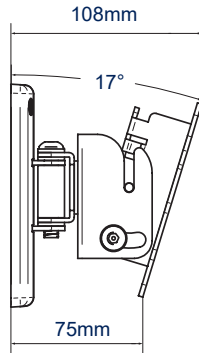

SPECIFICATION

Recommended screen size	up to 28"
Max load	20kg
VESA® compatibility	up to 100 x 100
Extension	93mm
Tilt	+17/-10°
Swivel (wall mounted)	50°
(pole mounted)	180°
Screen rotation	360°
Colour	Black

FEATURES

- Fits screens with VESA mounting patterns: 75 x 75mm and 100 x 100mm
- Easy tilt, swivel and screen rotation adjustment
- Mounts screen only 93mm from the wall
- Features 'OWLS' On Wall Levelling System
- Security locking screws and Allen key provided for secure installation
- Simple 'hook-on' installation with all mounting hardware included
- Compatible with B-Tech accessory collars

Easy tilt adjustment

360° Rotation for easy levelling

50° swivel when wall mounted

Security locking screws provided

SIDE VIEW - TILT RANGE

FRONT VIEW - WALL PLATE

FRONT VIEW - INTERFACE PLATE

PACKING INFORMATION

ORIGINAL DESIGNS BY B-TECH AV MOUNTS - REGISTERED DESIGNS & PATENTS APPLY

COLOUR:	ORDER REF:	EAN CODE:	MASTER CARTON QTY:	INNER CARTON QTY:	MASTER CARTON WEIGHT:	MASTER CARTON CUBE:
Black	BT7518-PRO/B	5019318751806	16	0	13.8kg	0.026cbm