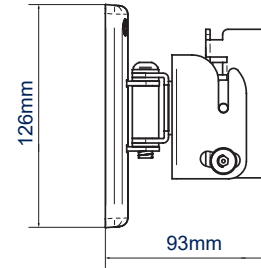

SPECIFICATION

Recommended screen size	up to 28"
Max load	20kg
VESA® compatibility	up to 100 x 100
Extension	93mm
Tilt	+17/-10°
Swivel (wall mounted)	50°
(pole mounted)	180°
Screen rotation	360°
Colour	Black

FEATURES

- Fits screens with VESA mounting patterns: 75 x 75mm and 100 x 100mm
- Easy tilt, swivel and screen rotation adjustment
- Mounts screen only 93mm from the wall
- Features 'OWLS' On Wall Levelling System
- Security locking screws and Allen key provided for secure installation
- Simple 'hook-on' installation with all mounting hardware included
- Compatible with B-Tech accessory collars

Easy tilt adjustment

360° Rotation for easy levelling

50° swivel when wall mounted

Security locking screws provided

SIDE VIEW - TILT RANGE

FRONT VIEW - WALL PLATE

FRONT VIEW - INTERFACE PLATE

PACKING INFORMATION

ORIGINAL DESIGNS BY B-TECH AV MOUNTS - REGISTERED DESIGNS & PATENTS APPLY

COLOUR:	ORDER REF:	EAN CODE:	MASTER CARTON QTY:	INNER CARTON QTY:	MASTER CARTON WEIGHT:	MASTER CARTON CUBE:
Black	BT7518-PRO/B	5019318751806	16	0	13.8kg	0.026cbm