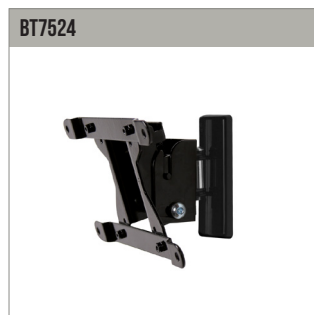

BT7524
Flat Screen Wall Mount with Tilt & Swivel Designed for screens up to 32"