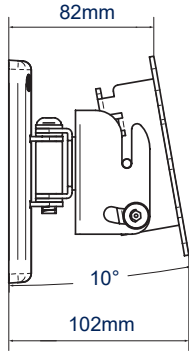

SPECIFICATION

Recommended screen size	up to 28"
Max load	20kg
VESA® compatibility	up to 100 x 100
Extension	93mm
Tilt	+17/-10°
Swivel (wall mounted)	50°
(pole mounted)	180°
Screen rotation	360°
Colour	Black

FEATURES

- Fits screens with VESA mounting patterns: 75 x 75mm and 100 x 100mm
- Easy tilt, swivel and screen rotation adjustment
- Mounts screen only 93mm from the wall
- Features 'OWLS' On Wall Levelling System
- Security locking screws and Allen key provided for secure installation
- Simple 'hook-on' installation with all mounting hardware included
- Compatible with B-Tech accessory collars

Easy tilt adjustment

360° Rotation for easy levelling

50° swivel when wall mounted

Security locking screws provided

SIDE VIEW - TILT RANGE

FRONT VIEW - WALL PLATE

FRONT VIEW - INTERFACE PLATE

PACKING INFORMATION

ORIGINAL DESIGNS BY B-TECH AV MOUNTS - REGISTERED DESIGNS & PATENTS APPLY

COLOUR:	ORDER REF:	EAN CODE:	MASTER CARTON QTY:	INNER CARTON QTY:	MASTER CARTON WEIGHT:	MASTER CARTON CUBE:
Black	BT7518-PRO/B	5019318751806	16	0	13.8kg	0.026cbm