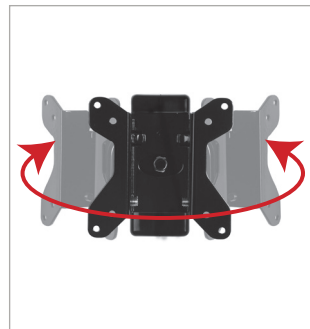

BT7518

FLAT SCREEN WALL MOUNT WITH TILT AND SWIVEL

Designed to mount small flat screens, this wall mount features both swivel and tilt functions. With the distance to wall at 93mm it allows easy positioning and a full 360° rotation of the screen. Cover plates are included to hide fixings helping make this a neat and tidy mounting solution. BT7518 is also collar compatible for alternative mounting solutions, ideal for commercial applications as well as home installations.

SPECIFICATION

Recommended screen size	up to 28"
Max load	20kg
VESA® compatibility	up to 100 x 100
Extension	93mm
Tilt	+17/-10°
Swivel (wall mounted)	50°
(pole mounted)	180°
Screen rotation	360°
Colour	Black

FEATURES

- Fits screens with VESA mounting patterns: 75 x 75mm and 100 x 100mm
- Easy tilt, swivel and screen rotation adjustment
- Mounts screen only 93mm from the wall
- Features 'OWLS' On Wall Levelling System
- Security locking screws and Allen key provided for secure installation
- Simple 'hook-on' installation with all mounting hardware included
- Compatible with B-Tech accessory collars

Easy tilt adjustment

360° Rotation for easy levelling

50° swivel when wall mounted

Security locking screws provided

SIDE VIEW - TILT RANGE

FRONT VIEW - WALL PLATE

FRONT VIEW - INTERFACE PLATE

PACKING INFORMATION