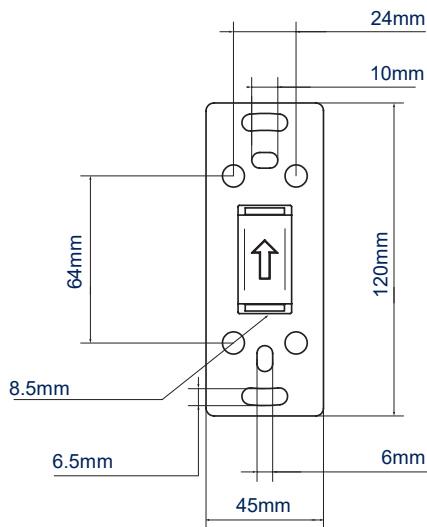

SPECIFICATION

Recommended screen size	up to 28"
Max load	20kg
VESA® compatibility	up to 100 x 100
Extension	93mm
Tilt	+17/-10°
Swivel (wall mounted)	50°
(pole mounted)	180°
Screen rotation	360°
Colour	Black

FEATURES

- Fits screens with VESA mounting patterns: 75 x 75mm and 100 x 100mm
- Easy tilt, swivel and screen rotation adjustment
- Mounts screen only 93mm from the wall
- Features 'OWLS' On Wall Levelling System
- Security locking screws and Allen key provided for secure installation
- Simple 'hook-on' installation with all mounting hardware included
- Compatible with B-Tech accessory collars

Easy tilt adjustment

360° Rotation for easy levelling

50° swivel when wall mounted

Security locking screws provided

SIDE VIEW - TILT RANGE

FRONT VIEW - WALL PLATE

FRONT VIEW - INTERFACE PLATE

PACKING INFORMATION

ORIGINAL DESIGNS BY B-TECH AV MOUNTS - REGISTERED DESIGNS & PATENTS APPLY

COLOUR:	ORDER REF:	EAN CODE:	MASTER CARTON QTY:	INNER CARTON QTY:	MASTER CARTON WEIGHT:	MASTER CARTON CUBE:
Black	BT7518-PRO/B	5019318751806	16	0	13.8kg	0.026cbm