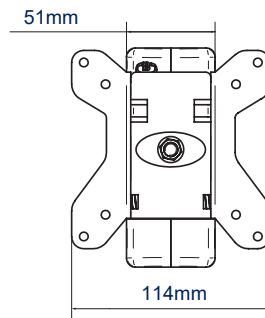

SPECIFICATION

Recommended screen size	up to 28"
Max load	20kg
VESA® compatibility	up to 100 x 100
Extension	93mm
Tilt	+17/-10°
Swivel (wall mounted)	50°
(pole mounted)	180°
Screen rotation	360°
Colour	Black

FEATURES

- Fits screens with VESA mounting patterns: 75 x 75mm and 100 x 100mm
- Easy tilt, swivel and screen rotation adjustment
- Mounts screen only 93mm from the wall
- Features 'OWLS' On Wall Levelling System
- Security locking screws and Allen key provided for secure installation
- Simple 'hook-on' installation with all mounting hardware included
- Compatible with B-Tech accessory collars

Easy tilt adjustment

360° Rotation for easy levelling

50° swivel when wall mounted

Security locking screws provided

SIDE VIEW - TILT RANGE

FRONT VIEW - WALL PLATE

FRONT VIEW - INTERFACE PLATE

PACKING INFORMATION

ORIGINAL DESIGNS BY B-TECH AV MOUNTS - REGISTERED DESIGNS & PATENTS APPLY

COLOUR:	ORDER REF:	EAN CODE:	MASTER CARTON QTY:	INNER CARTON QTY:	MASTER CARTON WEIGHT:	MASTER CARTON CUBE:
Black	BT7518-PRO/B	5019318751806	16	0	13.8kg	0.026cbm