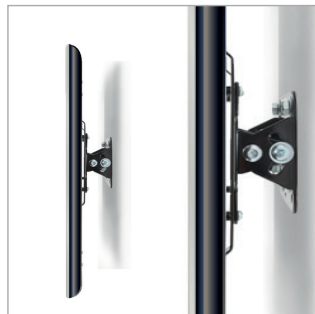

## FLAT SCREEN WALL MOUNT WITH TILT

Designed to mount medium sized screens, this wall mount is simple to install and features a tilt function that allows easy positioning of the screen. Suitable for screens with VESA patterns up to 200 x 200mm, this neat and tidy mounting solution is ideal for commercial applications as well as home installations. The BT7523 is also collar compatible for alternative mounting solutions. Security screws are provided to help prevent unauthorized removal of the screen.

### FEATURES

- Fits screens with VESA mounting patterns: 75 x 75mm, 100 x 100mm, 200 x 100mm and 200 x 200mm
- Easy tilt adjustment
- Mounts screen only 52mm from the wall
- Features 'OWLS' On Wall Levelling System
- Security locking screws and Allen key provided for secure installation
- Simple 'hook-on' installation with all mounting hardware included
- Compatible with B-Tech accessory collars

VESA 200 47" 120cm 25KG 15° 15°

Easy tilt adjustment

Distance from wall just 52mm

Security locking screws provided

Simple 'hook-on' installation

MOUNT WITH ADAPTOR ARMS

MOUNT WITHOUT ADAPTOR ARMS - SIDE VIEW

**Fixed Flat Screen Wall Mount** Designed for screens up to 47"

**Single Arm Wall Mount with Tilt & Swivel** Designed for screens up to 47"

**Ø50mm Diameter Poles** are available in a choice of 6 lengths and can be used to create multiple pole mounted solutions