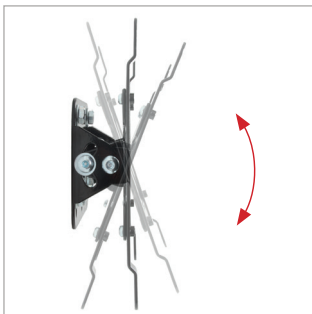

## FLAT SCREEN WALL MOUNT WITH TILT

Designed to mount medium sized screens, this wall mount is simple to install and features a tilt function that allows easy positioning of the screen. Suitable for screens with VESA patterns up to 200 x 200mm, this neat and tidy mounting solution is ideal for commercial applications as well as home installations. The BT7523 is also collar compatible for alternative mounting solutions. Security screws are provided to help prevent unauthorized removal of the screen.

### SPECIFICATION

Recommended Screen Size	up to 47"
Max Load	25kg
VESA® compatibility	up to 200 x 200
Extension	52mm
Tilt (wall mounted)	+ / -15°
(pole mounted)	+ / -40°
Colour	Black

### FEATURES

- Fits screens with VESA mounting patterns: 75 x 75mm, 100 x 100mm, 200 x 100mm and 200 x 200mm
- Easy tilt adjustment
- Mounts screen only 52mm from the wall
- Features 'OWLS' On Wall Levelling System
- Security locking screws and Allen key provided for secure installation
- Simple 'hook-on' installation with all mounting hardware included
- Compatible with B-Tech accessory collars

VESA 200 47" 120cm 25KG 15° 15°

Easy tilt adjustment

Distance from wall just 52mm

Security locking screws provided

Simple 'hook-on' installation

MOUNT WITH ADAPTOR ARMS

MOUNT WITHOUT ADAPTOR ARMS - SIDE VIEW