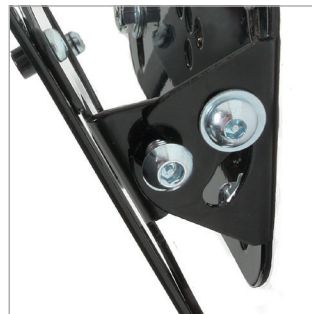

## FLAT SCREEN WALL MOUNT WITH TILT

Designed to mount medium sized screens, this wall mount is simple to install and features a tilt function that allows easy positioning of the screen. Suitable for screens with VESA patterns up to 200 x 200mm, this neat and tidy mounting solution is ideal for commercial applications as well as home installations. The BT7523 is also collar compatible for alternative mounting solutions. Security screws are provided to help prevent unauthorized removal of the screen.

### FEATURES

- Fits screens with VESA mounting patterns: 75 x 75mm, 100 x 100mm, 200 x 100mm and 200 x 200mm
- Easy tilt adjustment
- Mounts screen only 52mm from the wall
- Features 'OWLS' On Wall Levelling System
- Security locking screws and Allen key provided for secure installation
- Simple 'hook-on' installation with all mounting hardware included
- Compatible with B-Tech accessory collars

VESA 200 47" 120cm 25KG 15° 15°

Easy tilt adjustment

Distance from wall just 52mm

Security locking screws provided

Simple 'hook-on' installation

MOUNT WITH ADAPTOR ARMS

MOUNT WITHOUT ADAPTOR ARMS - SIDE VIEW