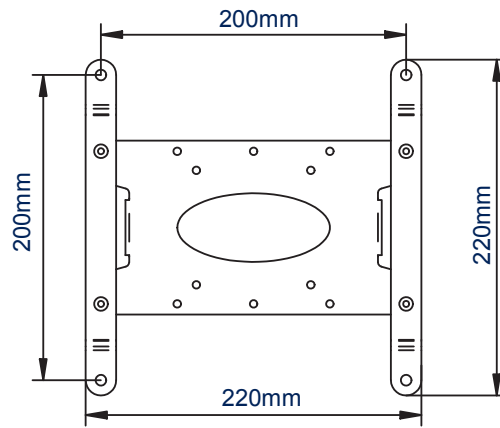

INTERFACE PLATE WITH ADAPTORS - FRONT VIEW

PACKING INFORMATION

COLOUR:	ORDER REF:	EAN CODE:	MASTER CARTON QTY:	INNER CARTON QTY:	MASTER CARTON WEIGHT:	MASTER CARTON CUBE:
Black	BT7523-PRO/B	5019318752575	8	0	10.6kg	0.014cbm

ORIGINAL DESIGNS BY B-TECH AV MOUNTS - REGISTERED DESIGNS & PATENTS APPLY

ACCESSORIES AND SIMILAR PRODUCTS TO THE BT7523

BT7532	BT7514	BT7850	BT7841

Fixed Flat Screen Wall Mount Designed for screens up to 47"

Single Arm Wall Mount with Tilt & Swivel Designed for screens up to 47"

Ø50mm Diameter Poles are available in a choice of 6 lengths and can be used to create multiple pole mounted solutions

Accessory Collars attaches the mount to Ø50mm poles

SS-BT7514-V2-130318