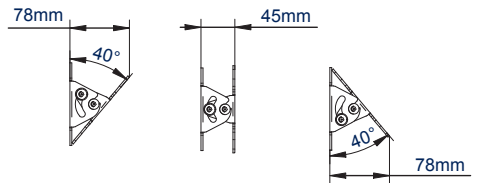

MOUNT WITHOUT ADAPTOR ARMS - SIDE VIEW