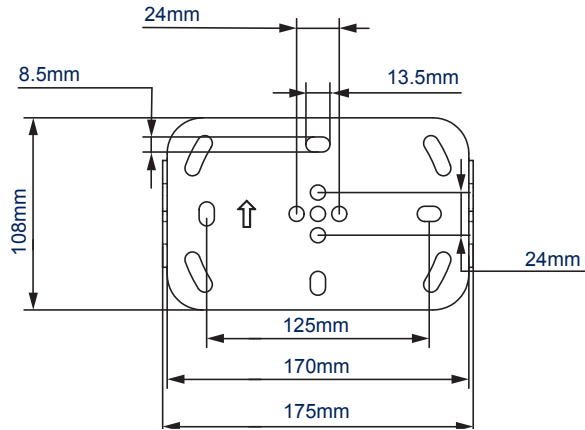

WALL PLATE - FRONT VIEW