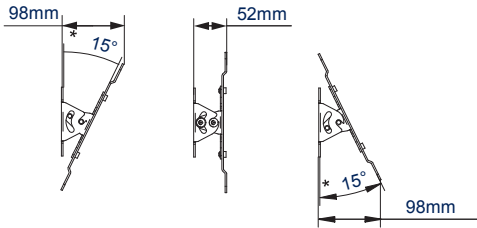

MOUNT WITH ADAPTOR ARMS