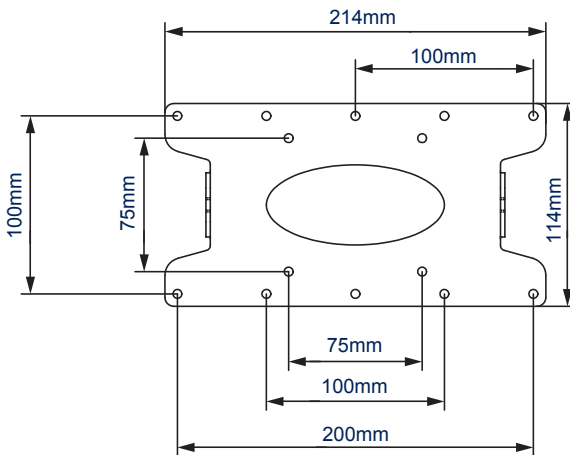

INTERFACE PLATE - FRONT VIEW