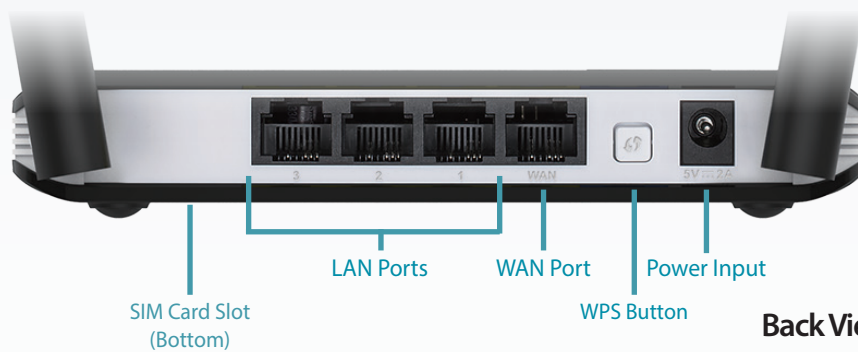

Back View

Technical Specifications

General

GSM/GPRS/EDGE Bands	• Quad-band • 850/900/1800/1900 MHz	
UMTS/HSPA/HSPA+ Band¹	• 900/2100 MHz or 2100 MHz	
Data Throughput²	• Up to 300 Mbps with 802.11n clients • 6/9/11/12/18/24/36/48/54 Mbps in 802.11g mode • 1/2/5.5/11 Mbps in 802.11b mode	• HSPA+ Uplink: Up to 5.76 Mbps • HSPA+ Downlink: Up to 21 Mbps
Security	• WEP 64-bit/128-bit • WPA-PSK Auto(TKIP/AES)	• WAP2-PSK Auto (TKIP/AES) • WPS Push-Button Connection
Advanced Functions	• Built-in firewall • Built-in NAT	• UPnP • L2TP/PPTP/IPSEC VPN Passthrough
Standards	• IEEE 802.11n/g • IEEE 802.3i	• IEEE 802.3u

Physical/Interfaces

Interfaces	• Three LAN (RJ-45) ports • WAN (RJ-45) port	• 6-pin 2FF mini-SIM card interface
Antennas	• Two External Wi-Fi antennas