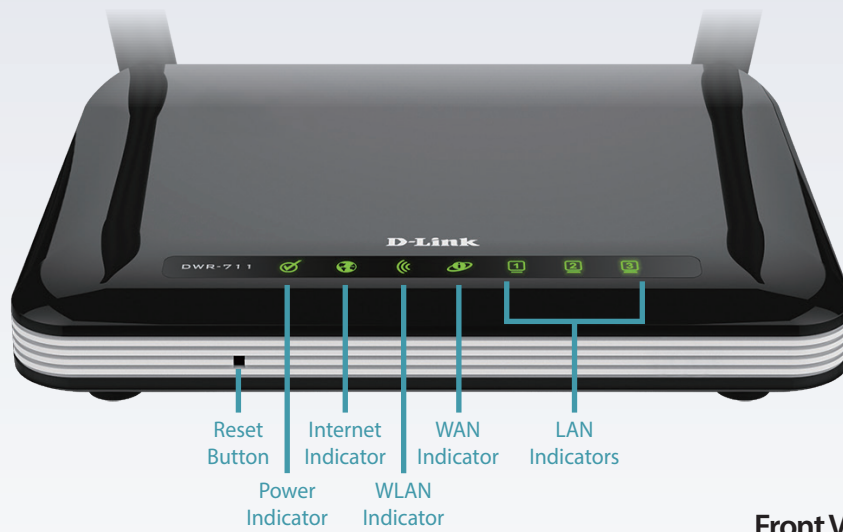

Front View

Technical Specifications

General

GSM/GPRS/EDGE Bands	• Quad-band • 850/900/1800/1900 MHz	
UMTS/HSPA/HSPA+ Band¹	• 900/2100 MHz or 2100 MHz	
Data Throughput²	• Up to 300 Mbps with 802.11n clients • 6/9/11/12/18/24/36/48/54 Mbps in 802.11g mode • 1/2/5.5/11 Mbps in 802.11b mode	• HSPA+ Uplink: Up to 5.76 Mbps • HSPA+ Downlink: Up to 21 Mbps
Security	• WEP 64-bit/128-bit • WPA-PSK Auto(TKIP/AES)	• WAP2-PSK Auto (TKIP/AES) • WPS Push-Button Connection
Advanced Functions	• Built-in firewall • Built-in NAT	• UPnP • L2TP/PPTP/IPSEC VPN Passthrough
Standards	• IEEE 802.11n/g • IEEE 802.3i	• IEEE 802.3u

Physical/Interfaces

Interfaces	• Three LAN (RJ-45) ports • WAN (RJ-45) port	• 6-pin 2FF mini-SIM card interface
Antennas	• Two External Wi-Fi antennas