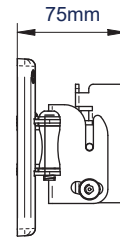

SIDE VIEW - FOLDED TO WALL