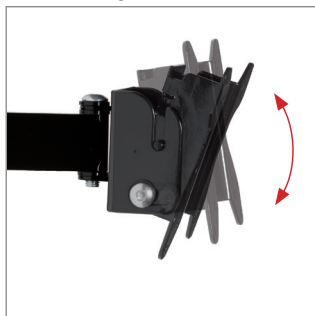

## SINGLE ARM FLAT SCREEN WALL MOUNT WITH TILT & SWIVEL

Designed to mount small flat screens, the BT7512 features a single swivel arm with easy tilt adjustment and a full 360° screen rotation for easy portrait or landscape mounting. The wall plate features 'OWLS' on wall levelling system to ensure a straight and smart installation. The BT7512 is also compatible with B-Tech's range of poles and collars, increasing the number of different ways it can be mounted, ideal for commercial applications as well as home installations. Security screws are provided to help prevent unauthorized removal of the screen.

SPECIFICATION	
Recommended screen size	up to 28"
Max load	15kg
VESA® compatibility	up to 100 x 100
Tilt adjustment	+17 / -10°
Swivel	180°
Rotation	360°
Distance from wall	Min: 75mm - Max: 280mm
Colour	Piano Black

### FEATURES

- Easy tilt and swivel adjustment
- Screen rotation allows screen to be mounted in landscape or portrait orientation
- Features 'OWLS' On Wall Levelling System
- CLIPLOGIC™ cable management included
- Compatible with B-Tech System 2 professional range
- Mounts to B-Tech BT7850 poles using x2 BT7841 / BT7052 Collars
- Security locking screws and Allen key provided help prevent unauthorised removal of the screen
- Simple 'hook-on' installation
- Coverplates included for a neat and tidy installation
- All mounting hardware included

VESA 100 | 28" 71cm | 15KG | 10° / 17° | 180° | 360° | X2

Easy tilt adjustment of +17° / -10°

Security locking screws provided

Space saving design - folds flat to the wall

CLIPLOGIC™ cable management

FRONT VIEW - MAXIMUM EXTENSION