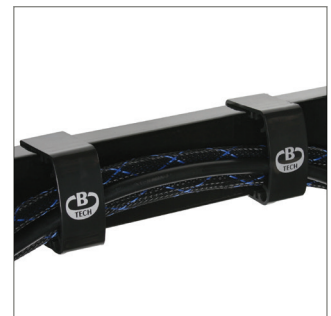

## SINGLE ARM FLAT SCREEN WALL MOUNT WITH TILT & SWIVEL

Designed to mount small flat screens, the BT7512 features a single swivel arm with easy tilt adjustment and a full 360° screen rotation for easy portrait or landscape mounting. The wall plate features 'OWLS' on wall levelling system to ensure a straight and smart installation. The BT7512 is also compatible with B-Tech's range of poles and collars, increasing the number of different ways it can be mounted, ideal for commercial applications as well as home installations. Security screws are provided to help prevent unauthorized removal of the screen.

### FEATURES

- Easy tilt and swivel adjustment
- Screen rotation allows screen to be mounted in landscape or portrait orientation
- Features 'OWLS' On Wall Levelling System
- CLIPLOGIC™ cable management included
- Compatible with B-Tech System 2 professional range
- Mounts to B-Tech BT7850 poles using x2 BT7841 / BT7052 Collars
- Security locking screws and Allen key provided help prevent unauthorised removal of the screen
- Simple 'hook-on' installation
- Coverplates included for a neat and tidy installation
- All mounting hardware included

VESA 100 | 28" 71cm | 15KG | 10° / 17° | 180° | 360° | X2

Easy tilt adjustment of +17° / -10°

Security locking screws provided

Space saving design - folds flat to the wall

CLIPLOGIC™ cable management

FRONT VIEW - MAXIMUM EXTENSION

SIDE VIEW - MAXIMUM EXTENSION

FRONT VIEW - FOLDED TO WALL

SIDE VIEW - FOLDED TO WALL

WALL PLATE - FRONT VIEW

INTERFACE PLATE - FRONT VIEW

PACKING INFORMATION

COLOUR:	ORDER REF:	EAN CODE:	MASTER CARTON QTY:	INNER CARTON QTY:	MASTER CARTON WEIGHT:	MASTER CARTON CUBE:
Black	BT7512-PRO/PB	5019318751226	8	0	9.3kg	0.024cbm