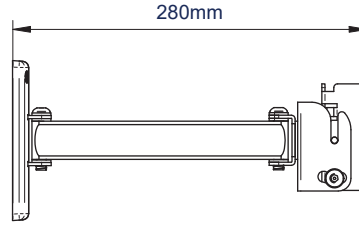

SIDE VIEW - MAXIMUM EXTENSION