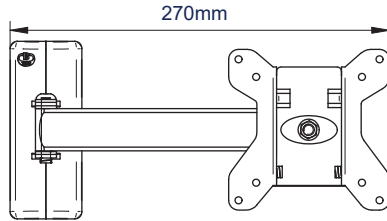

FRONT VIEW - FOLDED TO WALL