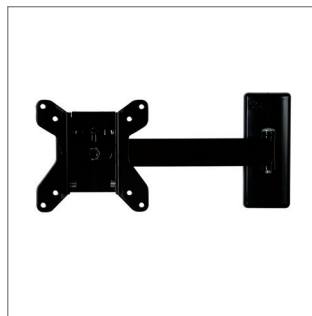

## SINGLE ARM FLAT SCREEN WALL MOUNT WITH TILT & SWIVEL

Designed to mount small flat screens, the BT7512 features a single swivel arm with easy tilt adjustment and a full 360° screen rotation for easy portrait or landscape mounting. The wall plate features 'OWLS' on wall levelling system to ensure a straight and smart installation. The BT7512 is also compatible with B-Tech's range of poles and collars, increasing the number of different ways it can be mounted, ideal for commercial applications as well as home installations. Security screws are provided to help prevent unauthorized removal of the screen.

SPECIFICATION	
Recommended screen size	up to 28"
Max load	15kg
VESA® compatibility	up to 100 x 100
Tilt adjustment	+17 / -10°
Swivel	180°
Rotation	360°
Distance from wall	Min: 75mm - Max: 280mm
Colour	Piano Black

### FEATURES

- Easy tilt and swivel adjustment
- Screen rotation allows screen to be mounted in landscape or portrait orientation
- Features 'OWLS' On Wall Levelling System
- CLIPLOGIC™ cable management included
- Compatible with B-Tech System 2 professional range
- Mounts to B-Tech BT7850 poles using x2 BT7841 / BT7052 Collars
- Security locking screws and Allen key provided help prevent unauthorised removal of the screen
- Simple 'hook-on' installation
- Coverplates included for a neat and tidy installation
- All mounting hardware included

VESA 100 | 28" 71cm | 15KG | 10° / 17° | 180° | 360° | X2

Easy tilt adjustment of +17° / -10°

Security locking screws provided

Space saving design - folds flat to the wall

CLIPLOGIC™ cable management

FRONT VIEW - MAXIMUM EXTENSION