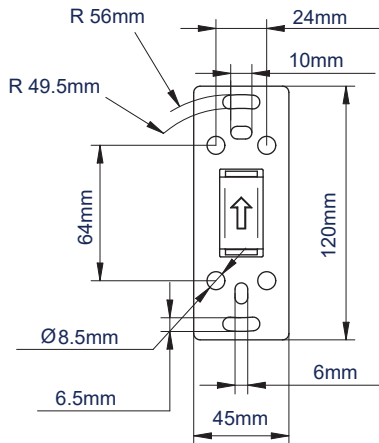

WALL PLATE - FRONT VIEW