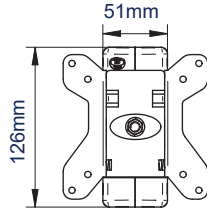

FRONT VIEW - MAXIMUM EXTENSION