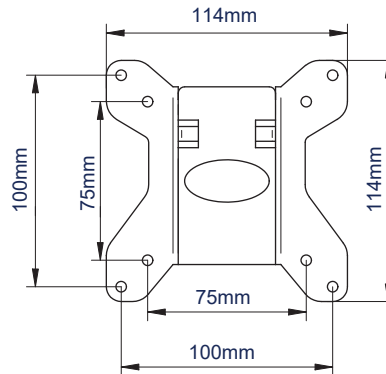

INTERFACE PLATE - FRONT VIEW

PACKING INFORMATION

COLOUR:	ORDER REF:	EAN CODE:	MASTER CARTON QTY:	INNER CARTON QTY:	MASTER CARTON WEIGHT:	MASTER CARTON CUBE:
Black	BT7512-PRO/PB	5019318751226	8	0	9.3kg	0.024cbm

ACCESSORIES AND RELATED PRODUCTS

BT7513	BT7514	BT7542	BT7841

BT7513
Double Arm Flat Screen Wall Mount with Tilt & Swivel for screens up to 28"

BT7514
Single Arm Flat Screen Wall Mount with Tilt & Swivel for screens up to 47"

BT7542
VESA Adaptor arms converts 100 x 100mm to 200 x 100mm

BT7841
2 x Accessory Collars attaches the mount to Ø50mm poles