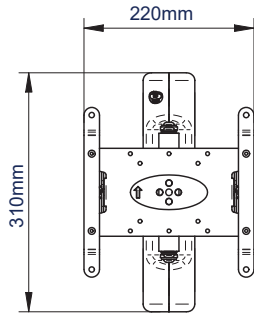

SPECIFICATION

Recommended screen size	up to 47"
Max load	25kg
VESA® compatibility	up to 200 x 200
Tilt adjustment	+/-40°
Swivel	180°
Distance from wall	Min: 95mm - Max: 525mm
Colour	Black

FEATURES

- Features three swivel points: 180° at wall, 360° at central pivot and 240° at interface
- Easy tilt adjustment
- Features 'OWLS' On Wall Levelling System
- CLIPLOGIC™ cable management included
- Compatible with B-Tech System 2 professional range
- Security locking screws and Allen key provided help prevent unauthorised removal of the screen
- Simple 'hook-on' installation
- Coverplates included for a neat and tidy installation
- All mounting hardware included

Easy tilt adjustment of +/-40°

Security locking screws provided

Space saving deasign - folds flat
againsts the wall

CLIPLOGIC™ cable management

FRONT VIEW - MAXIMUM EXTENSION

SIDE VIEW - MAXIMUM EXTENSION

FRONT VIEW - FOLDED TO WALL

SIDE VIEW - FOLDED TO WALL

INTERFACE PLATE - FRONT VIEW

PACKING INFORMATION

COLOUR:	ORDER REF:	EAN CODE:	MASTER CARTON QTY:	INNER CARTON QTY:	MASTER CARTON WEIGHT:	MASTER CARTON CUBE:
Black	BT7515-PRO/PB	5019318750151	2	0	9.32kg	0.033cbm