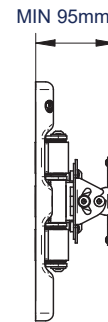

SPECIFICATION

Recommended screen size	up to 47"
Max load	25kg
VESA® compatibility	up to 200 x 200
Tilt adjustment	+/-40°
Swivel	180°
Distance from wall	Min: 95mm - Max: 525mm
Colour	Black

FEATURES

- Features three swivel points: 180° at wall, 360° at central pivot and 240° at interface
- Easy tilt adjustment
- Features 'OWLS' On Wall Levelling System
- CLIPLOGIC™ cable management included
- Compatible with B-Tech System 2 professional range
- Security locking screws and Allen key provided help prevent unauthorised removal of the screen
- Simple 'hook-on' installation
- Coverplates included for a neat and tidy installation
- All mounting hardware included

Easy tilt adjustment of +/-40°

Security locking screws provided

Space saving deasign - folds flat
againsts the wall

CLIPLOGIC™ cable management

FRONT VIEW - MAXIMUM EXTENSION

SIDE VIEW - MAXIMUM EXTENSION

FRONT VIEW - FOLDED TO WALL

SIDE VIEW - FOLDED TO WALL

INTERFACE PLATE - FRONT VIEW

PACKING INFORMATION

COLOUR:	ORDER REF:	EAN CODE:	MASTER CARTON QTY:	INNER CARTON QTY:	MASTER CARTON WEIGHT:	MASTER CARTON CUBE:
Black	BT7515-PRO/PB	5019318750151	2	0	9.32kg	0.033cbm