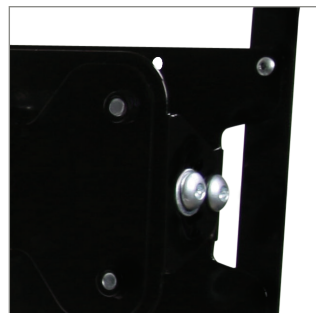

B-TECH AV MOUNTS™

BT75 15

DOUBLE ARM FLAT SCREEN WALL MOUNT WITH TILT & SWIVEL

IDEAL
FOR CORNER
MOUNTING

Designed to mount medium sized flat screens, the BT7515 features a double articulated arm with easy tilt adjustment. The wall plate features 'OWLS' on wall levelling system to ensure a straight and smart installation. The BT7515 is also compatible with B-Tech's range of poles and collars, increasing the number of different ways it can be mounted, ideal for commercial applications as well as home installations. Security screws are provided to help prevent unauthorized removal of the screen.

SPECIFICATION

Recommended screen size	up to 47"
Max load	25kg
VESA® compatibility	up to 200 x 200
Tilt adjustment	+/-40°
Swivel	180°
Distance from wall	Min: 95mm - Max: 525mm
Colour	Black

FEATURES

- Features three swivel points: 180° at wall, 360° at central pivot and 240° at interface
- Easy tilt adjustment
- Features 'OWLS' On Wall Levelling System
- CLIPLOGIC™ cable management included
- Compatible with B-Tech System 2 professional range
- Security locking screws and Allen key provided help prevent unauthorised removal of the screen
- Simple 'hook-on' installation
- Coverplates included for a neat and tidy installation
- All mounting hardware included

Easy tilt adjustment of +/-40°

Security locking screws provided

Space saving deasign - folds flat
againsts the wall

CLIPLOGIC™ cable management

FRONT VIEW - MAXIMUM EXTENSION

SIDE VIEW - MAXIMUM EXTENSION

FRONT VIEW - FOLDED TO WALL

SIDE VIEW - FOLDED TO WALL

INTERFACE PLATE - FRONT VIEW

PACKING INFORMATION

COLOUR:	ORDER REF:	EAN CODE:	MASTER CARTON QTY:	INNER CARTON QTY:	MASTER CARTON WEIGHT:	MASTER CARTON CUBE:
Black	BT7515-PRO/PB	5019318750151	2	0	9.32kg	0.033cbm