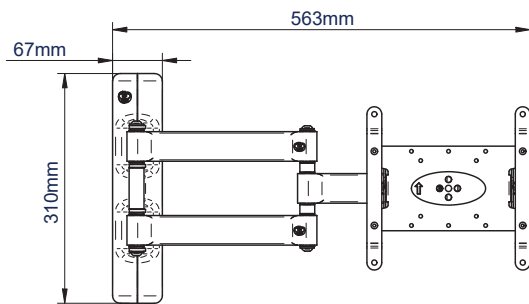

SPECIFICATION

Recommended screen size	up to 47"
Max load	25kg
VESA® compatibility	up to 200 x 200
Tilt adjustment	+/-40°
Swivel	180°
Distance from wall	Min: 95mm - Max: 525mm
Colour	Black

FEATURES

- Features three swivel points: 180° at wall, 360° at central pivot and 240° at interface
- Easy tilt adjustment
- Features 'OWLS' On Wall Levelling System
- CLIPLOGIC™ cable management included
- Compatible with B-Tech System 2 professional range
- Security locking screws and Allen key provided help prevent unauthorised removal of the screen
- Simple 'hook-on' installation
- Coverplates included for a neat and tidy installation
- All mounting hardware included

Easy tilt adjustment of +/-40°

Security locking screws provided

Space saving deasign - folds flat
againsts the wall

CLIPLOGIC™ cable management

FRONT VIEW - MAXIMUM EXTENSION

SIDE VIEW - MAXIMUM EXTENSION

FRONT VIEW - FOLDED TO WALL

SIDE VIEW - FOLDED TO WALL

INTERFACE PLATE - FRONT VIEW

PACKING INFORMATION

COLOUR:	ORDER REF:	EAN CODE:	MASTER CARTON QTY:	INNER CARTON QTY:	MASTER CARTON WEIGHT:	MASTER CARTON CUBE:
Black	BT7515-PRO/PB	5019318750151	2	0	9.32kg	0.033cbm