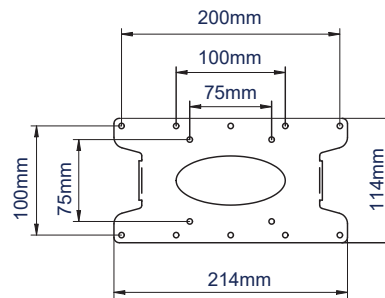

SPECIFICATION

Recommended screen size	up to 47"
Max load	25kg
VESA® compatibility	up to 200 x 200
Tilt adjustment	+/-40°
Swivel	180°
Distance from wall	Min: 95mm - Max: 525mm
Colour	Black

FEATURES

- Features three swivel points: 180° at wall, 360° at central pivot and 240° at interface
- Easy tilt adjustment
- Features 'OWLS' On Wall Levelling System
- CLIPLOGIC™ cable management included
- Compatible with B-Tech System 2 professional range
- Security locking screws and Allen key provided help prevent unauthorised removal of the screen
- Simple 'hook-on' installation
- Coverplates included for a neat and tidy installation
- All mounting hardware included

Easy tilt adjustment of +/-40°

Security locking screws provided

Space saving deasign - folds flat
againsts the wall

CLIPLOGIC™ cable management

FRONT VIEW - MAXIMUM EXTENSION

SIDE VIEW - MAXIMUM EXTENSION

FRONT VIEW - FOLDED TO WALL

SIDE VIEW - FOLDED TO WALL

INTERFACE PLATE - FRONT VIEW

PACKING INFORMATION

COLOUR:	ORDER REF:	EAN CODE:	MASTER CARTON QTY:	INNER CARTON QTY:	MASTER CARTON WEIGHT:	MASTER CARTON CUBE:
Black	BT7515-PRO/PB	5019318750151	2	0	9.32kg	0.033cbm