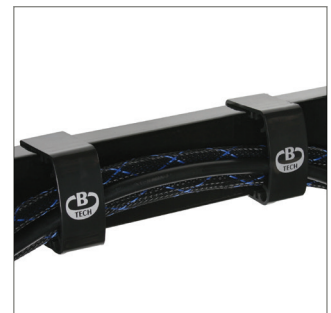

B-TECH AV MOUNTS™

BT75 15

DOUBLE ARM FLAT SCREEN WALL MOUNT WITH TILT & SWIVEL

IDEAL
FOR CORNER
MOUNTING

Designed to mount medium sized flat screens, the BT7515 features a double articulated arm with easy tilt adjustment. The wall plate features 'OWLS' on wall levelling system to ensure a straight and smart installation. The BT7515 is also compatible with B-Tech's range of poles and collars, increasing the number of different ways it can be mounted, ideal for commercial applications as well as home installations. Security screws are provided to help prevent unauthorized removal of the screen.

SPECIFICATION

Recommended screen size	up to 47"
Max load	25kg
VESA® compatibility	up to 200 x 200
Tilt adjustment	+/-40°
Swivel	180°
Distance from wall	Min: 95mm - Max: 525mm
Colour	Black

FEATURES

- Features three swivel points: 180° at wall, 360° at central pivot and 240° at interface
- Easy tilt adjustment
- Features 'OWLS' On Wall Levelling System
- CLIPLOGIC™ cable management included
- Compatible with B-Tech System 2 professional range
- Security locking screws and Allen key provided help prevent unauthorised removal of the screen
- Simple 'hook-on' installation
- Coverplates included for a neat and tidy installation
- All mounting hardware included

Easy tilt adjustment of +/-40°

Security locking screws provided

Space saving deasign - folds flat
againsts the wall

CLIPLOGIC™ cable management

FRONT VIEW - MAXIMUM EXTENSION

SIDE VIEW - MAXIMUM EXTENSION

FRONT VIEW - FOLDED TO WALL

SIDE VIEW - FOLDED TO WALL

INTERFACE PLATE - FRONT VIEW

PACKING INFORMATION

COLOUR:	ORDER REF:	EAN CODE:	MASTER CARTON QTY:	INNER CARTON QTY:	MASTER CARTON WEIGHT:	MASTER CARTON CUBE:
Black	BT7515-PRO/PB	5019318750151	2	0	9.32kg	0.033cbm