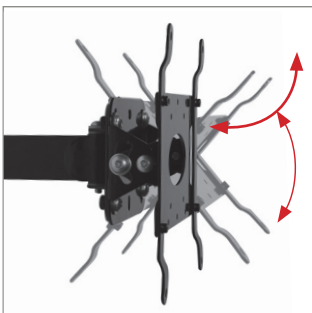

B-TECH AV MOUNTS™

BT75 15

DOUBLE ARM FLAT SCREEN WALL MOUNT WITH TILT & SWIVEL

IDEAL
FOR CORNER
MOUNTING

Designed to mount medium sized flat screens, the BT7515 features a double articulated arm with easy tilt adjustment. The wall plate features 'OWLS' on wall levelling system to ensure a straight and smart installation. The BT7515 is also compatible with B-Tech's range of poles and collars, increasing the number of different ways it can be mounted, ideal for commercial applications as well as home installations. Security screws are provided to help prevent unauthorized removal of the screen.

SPECIFICATION

Recommended screen size	up to 47"
Max load	25kg
VESA® compatibility	up to 200 x 200
Tilt adjustment	+/-40°
Swivel	180°
Distance from wall	Min: 95mm - Max: 525mm
Colour	Black

FEATURES

- Features three swivel points: 180° at wall, 360° at central pivot and 240° at interface
- Easy tilt adjustment
- Features 'OWLS' On Wall Levelling System
- CLIPLOGIC™ cable management included
- Compatible with B-Tech System 2 professional range
- Security locking screws and Allen key provided help prevent unauthorised removal of the screen
- Simple 'hook-on' installation
- Coverplates included for a neat and tidy installation
- All mounting hardware included

Easy tilt adjustment of +/-40°

Security locking screws provided

Space saving deasign - folds flat
againsts the wall

CLIPLOGIC™ cable management

FRONT VIEW - MAXIMUM EXTENSION

SIDE VIEW - MAXIMUM EXTENSION

FRONT VIEW - FOLDED TO WALL