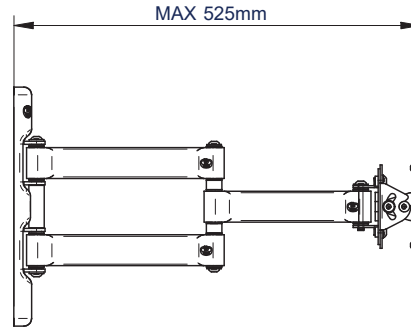

SPECIFICATION

Recommended screen size	up to 47"
Max load	25kg
VESA® compatibility	up to 200 x 200
Tilt adjustment	+/-40°
Swivel	180°
Distance from wall	Min: 95mm - Max: 525mm
Colour	Black

FEATURES

- Features three swivel points: 180° at wall, 360° at central pivot and 240° at interface
- Easy tilt adjustment
- Features 'OWLS' On Wall Levelling System
- CLIPLOGIC™ cable management included
- Compatible with B-Tech System 2 professional range
- Security locking screws and Allen key provided help prevent unauthorised removal of the screen
- Simple 'hook-on' installation
- Coverplates included for a neat and tidy installation
- All mounting hardware included

Easy tilt adjustment of +/-40°

Security locking screws provided

Space saving deasign - folds flat
againsts the wall

CLIPLOGIC™ cable management

FRONT VIEW - MAXIMUM EXTENSION

SIDE VIEW - MAXIMUM EXTENSION

FRONT VIEW - FOLDED TO WALL

SIDE VIEW - FOLDED TO WALL

INTERFACE PLATE - FRONT VIEW

PACKING INFORMATION

COLOUR:	ORDER REF:	EAN CODE:	MASTER CARTON QTY:	INNER CARTON QTY:	MASTER CARTON WEIGHT:	MASTER CARTON CUBE:
Black	BT7515-PRO/PB	5019318750151	2	0	9.32kg	0.033cbm