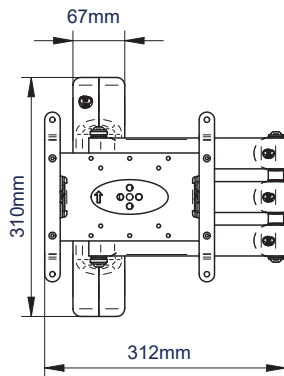

SPECIFICATION

Recommended screen size	up to 47"
Max load	25kg
VESA® compatibility	up to 200 x 200
Tilt adjustment	+/-40°
Swivel	180°
Distance from wall	Min: 95mm - Max: 525mm
Colour	Black

FEATURES

- Features three swivel points: 180° at wall, 360° at central pivot and 240° at interface
- Easy tilt adjustment
- Features 'OWLS' On Wall Levelling System
- CLIPLOGIC™ cable management included
- Compatible with B-Tech System 2 professional range
- Security locking screws and Allen key provided help prevent unauthorised removal of the screen
- Simple 'hook-on' installation
- Coverplates included for a neat and tidy installation
- All mounting hardware included

Easy tilt adjustment of +/-40°

Security locking screws provided

Space saving deasign - folds flat
againsts the wall

CLIPLOGIC™ cable management

FRONT VIEW - MAXIMUM EXTENSION

SIDE VIEW - MAXIMUM EXTENSION

FRONT VIEW - FOLDED TO WALL

SIDE VIEW - FOLDED TO WALL

INTERFACE PLATE - FRONT VIEW

PACKING INFORMATION

COLOUR:	ORDER REF:	EAN CODE:	MASTER CARTON QTY:	INNER CARTON QTY:	MASTER CARTON WEIGHT:	MASTER CARTON CUBE:
Black	BT7515-PRO/PB	5019318750151	2	0	9.32kg	0.033cbm