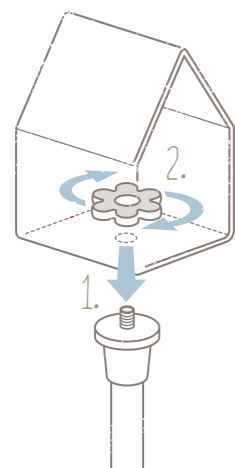

NEW

NEW

reddot award 2016
winner

Railing holder

The perfect solution
for every city balcony

Also suitable for downpipes

LANDHAUS | Railing holder

COLOUR	LxWxH	ART	EAN	UNIT
■ Anthracite	6x4x4 cm 2.4x1.6x1.6"	514940	4 009049 385457	10
For		18/10		