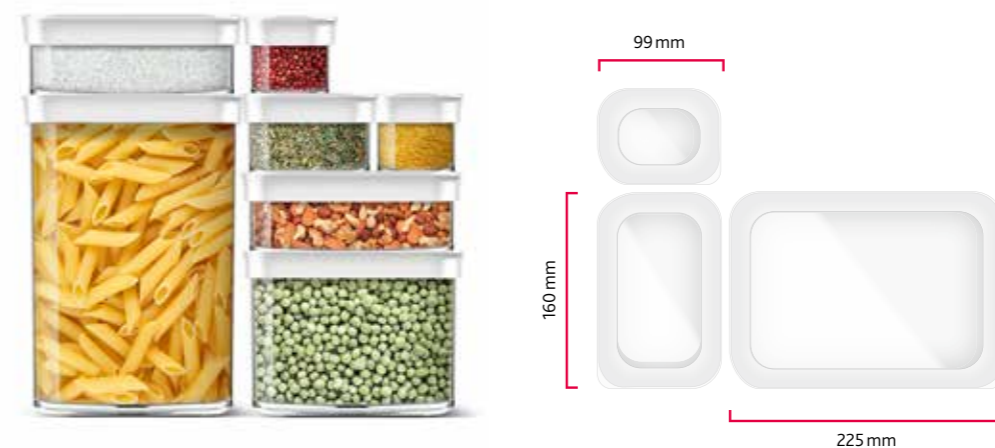

STORAGE SYSTEM

10 products, 3 sizes
Identical edge length with various lid sizes