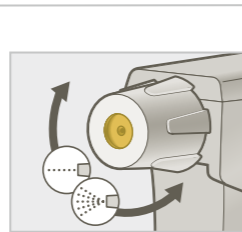

WATERING CANS & SPRAYERS

Made
in
Germany

All EMSA sprayers with durable brass nozzle – adjustable for an extra-fine mist