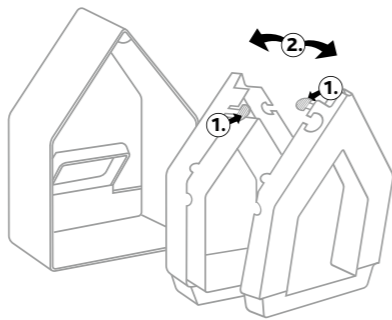

Railing holder

Green living

ORIGINAL
Landhaus

www.landhaus-original.de

Made
in
Germany

Bird feed dispenser
Keep a close eye on the filling level
at all times. Quick to fill and easy
to clean. Triple award winner!

LANDHAUS | Bird feed dispenser

COLOUR	LxWxH	ART	EAN	UNIT
■ Granite	15x10x24 cm 5.9x3.9x9.4"	516413	4 009049 419961	4
□ White/ ■ granite	15x10x24 cm 5.9x3.9x9.4"	516414	4 009049 419985	4
■ Green	15x10x24 cm 5.9x3.9x9.4"	516411	4 009049 419923	4
■ Dark green	15x10x24 cm 5.9x3.9x9.4"	516412	4 009049 419947	4
■ Antique blue	15x10x24 cm 5.9x3.9x9.4"	517476	4 009049 438337	4

NEW