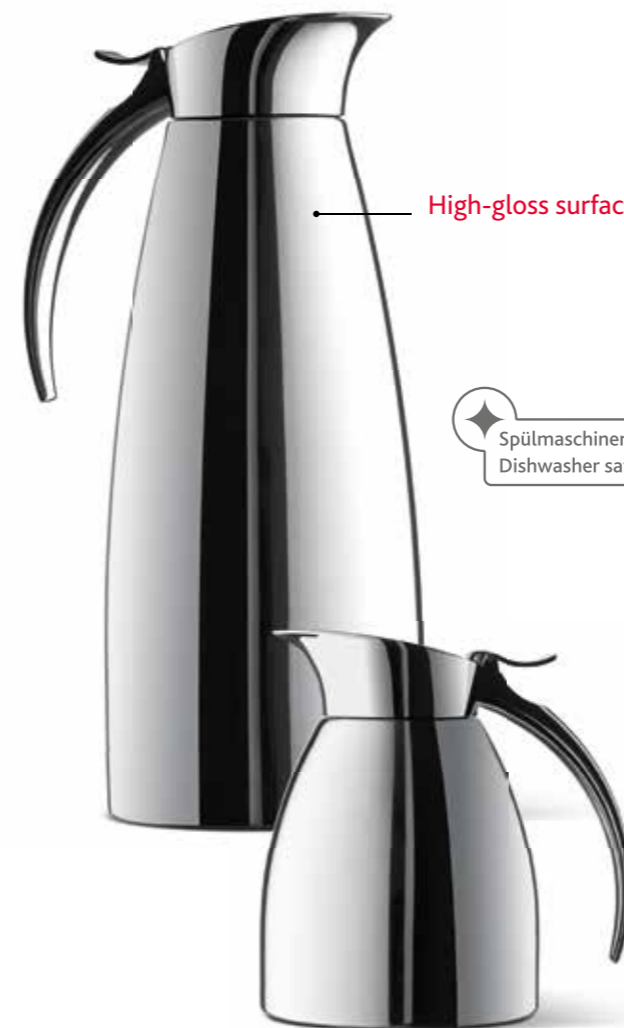

High-gloss surface

Spülmaschinenfest
Dishwasher safe