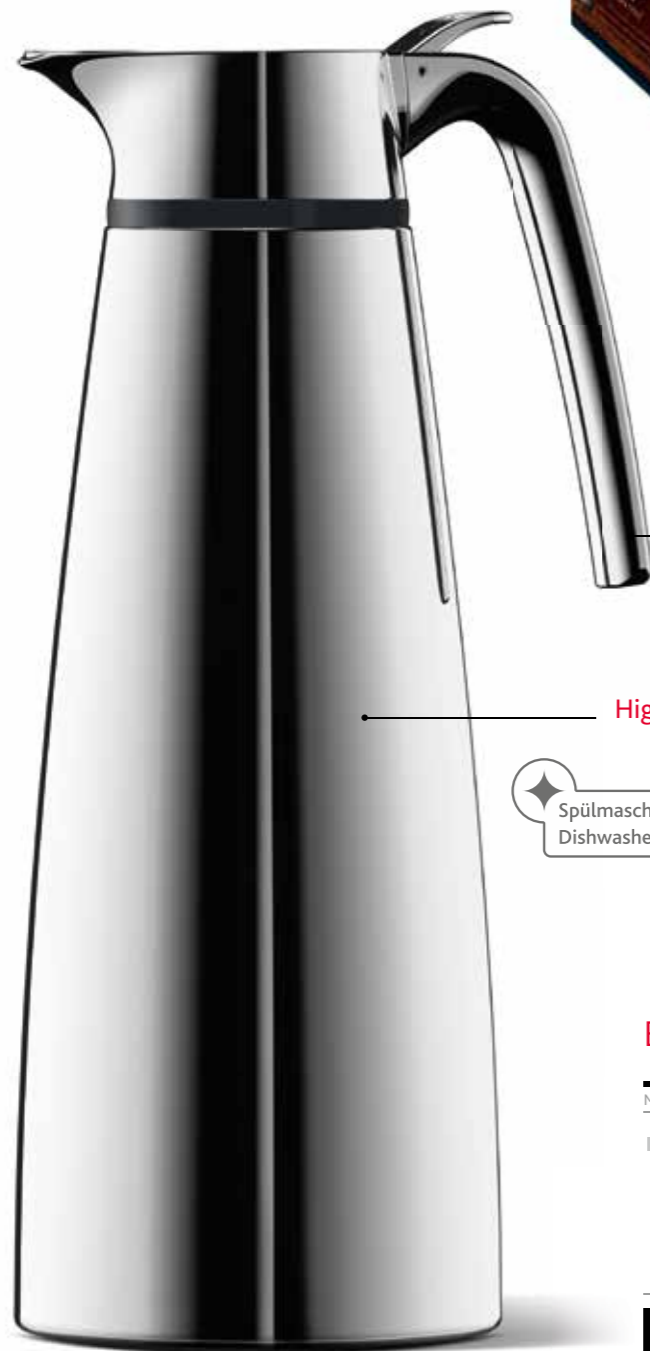

Enjoy hot & cold

COFFEE & TEA

Dishwasher safe

- Double-walled AROMA STEEL® stainless steel liner
- One-handed operation, for individual servings
- Ideal for office and catering
- High-quality gift pack
- 10-year guarantee

ELEA
Pure design for pure aroma

18|10⁺
Aroma Steel®
inside

12h
HOT
COLD
24h

Decoupled handle – no heat transfer to handle

High-gloss surface

Spülmaschinenfest
Dishwasher safe

waacs
designed by waacs, Rotterdam

ELEA | Vacuum jug | EASY OPEN closure

MATERIAL	VOLUME	ART	EAN	UNIT
Stainless steel	0.6L 20.3 fl.oz.	514388	4 009049 375564	2
	1.0L 33.8 fl.oz.	514389	4 009049 375571	2
	1.3L 44.0 fl.oz.	514390	4 009049 375588	2

SELECTION