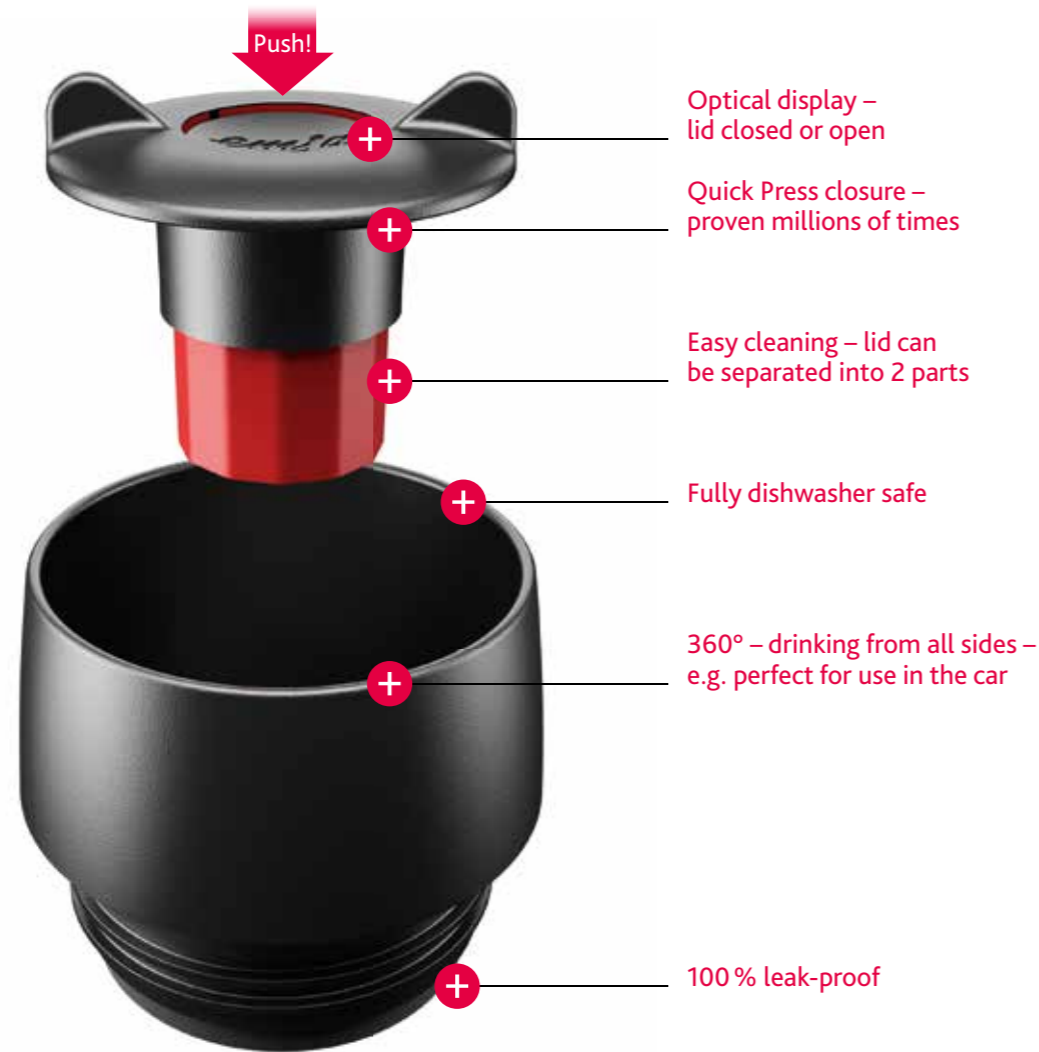

VACUUM MUGS

The technology of the test winner* – in five strong designs. Something for every target group: classic stainless steel, complete with practical handle or sleeve, or alternatively in the plastic FUN version – or even in XXL, for even more delicious coffee on the go. There's something here for all your customers – it's a range that pays.

The perfect closure technology in 5 strong-selling product variants:

100% leak-proof

- Dishwasher safe
- Suitable for all conventional car drink-holders
- Non-slip bottom
- 5-year guarantee
- High-quality, vacuum-insulated stainless-steel line

TRAVEL MUG | QUICK PRESS seal | Vacuum mug

MATERIAL	VOLUME	ART	EAN	UNIT
Stainless steel	0,36 L 12.2 fl.oz.	513351	4 009049 1351483	4

SELECTION 18110

Attractive silicone sleeve with trendy coffee pattern

TRAVEL MUG | QUICK PRESS seal | Vacuum mug

COLOUR	VOLUME	ART	EAN	UNIT
☐ White	0,36 L 12.2 fl.oz.	515108	4 009049 1388021	4
☐ Lime	0,36 L 12.2 fl.oz.	513548	4 009049 1358888	4
☐ Waterblue	0,36 L 12.2 fl.oz.	513552	4 009049 1358918	4
☐ Raspberry	0,36 L 12.2 fl.oz.	513550	4 009049 1358895	4
☐ Red	0,36 L 12.2 fl.oz.	513356	4 009049 1351582	4
☐ Blue	0,36 L 12.2 fl.oz.	513357	4 009049 1351599	4
☐ Blackberry	0,36 L 12.2 fl.oz.	513359	4 009049 1351636	4
☐ Brown	0,36 L 12.2 fl.oz.	513360	4 009049 1351650	4
☐ Black	0,36 L 12.2 fl.oz.	513361	4 009049 1351674	4

SELECTION 18110

▶ TRAVEL MUG DISPLAY BOX see page 215

DISPLAY | Vacuum mug, 12 pcs.

COLOUR	ART	EAN	UNIT
Assorted colours	513444	4 009049 1356846	1

SELECTION 18110

■ 2 ■ 2 ■ 2 ■ 2 ■ 2 ■ 2