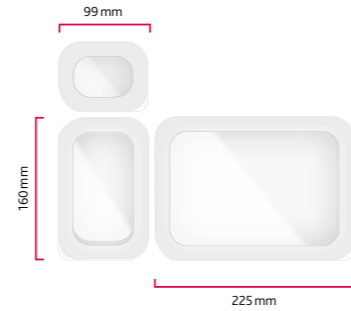

100 % space efficient

- Tidiness and order in drawers and kitchen cupboards
- Coordinated sizes with stacking rim

STORAGE SYSTEM

10 products, 3 sizes
Identical edge length with various lid sizes

Ideal for spaghetti