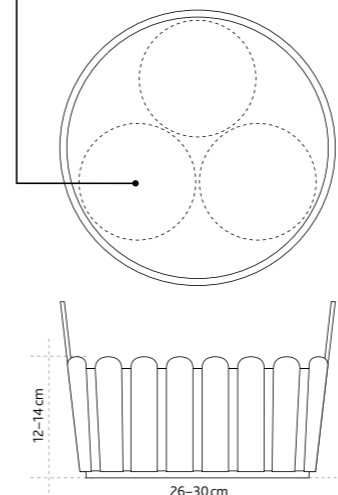

Container proof
30 cm bowl: perfect for
3x12 cm pot
26 cm bowl:
perfect for 3x10.5 cm pot

Green living

ORIGINAL
Landhaus

www.landhaus-original.de

Made
in
Germany

NEW LANDHAUS | 1/4 Display | Urban Classic

COLOUR	LxWxH	ART	EAN	UNIT
Assorted colours	64x40x164 cm 25.2x15.7x64.6"	517888	4 009049 447506	1