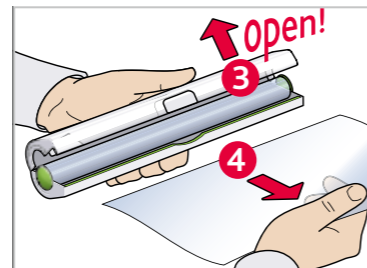

Open and remove