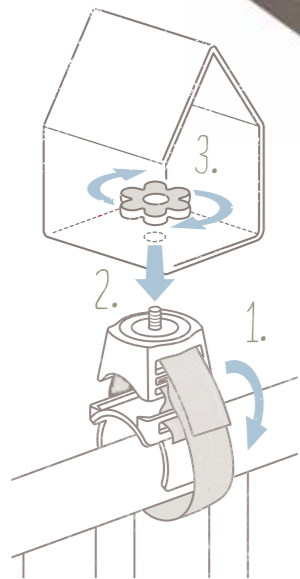

NEW

NEW

reddot award 2016
winner

Railing holder

The perfect solution
for every city balcony

Also suitable for downpipes

LANDHAUS | Railing holder

COLOUR	LxWxH	ART	EAN	UNIT
■ Anthracite	6x4x4 cm 2.4x1.6x1.6"	514940	4 009049 385457	10
For		18/10		