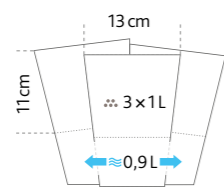

FRESH HERBS Trio | Herb pot

COLOUR	VOLUME	ART	EAN	UNIT
White	3x1.0L 3x33.8 fl.oz.	515352	4 009049 397467	2
NEW Green	3x1.0L 3x33.8 fl.oz.	517535	4 009049 439570	2