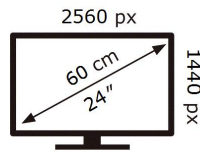

ENERGY

SAMSUNG

S24H850QFU

38 kWh/1000h

2019/2013