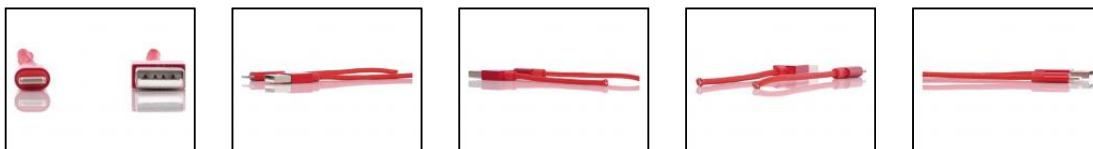

# Excellence Lightning Red 1m

Item no.:

## 480-15

EAN:

With the Sandberg Sync and Charge Cable, you can sync with your computer and charge the battery from there directly or from a charger with a USB port. The package includes a cable binder in genuine leather.

## Dimensions

	Product	Package
Height (cm)		15.00
Width (cm)		8.00
Depth (cm)		2.00
Weight (g)		50.00

Product:  
[www.sandberg.world/product/Excellence-Lightning-Red-1m](http://www.sandberg.world/product/Excellence-Lightning-Red-1m)