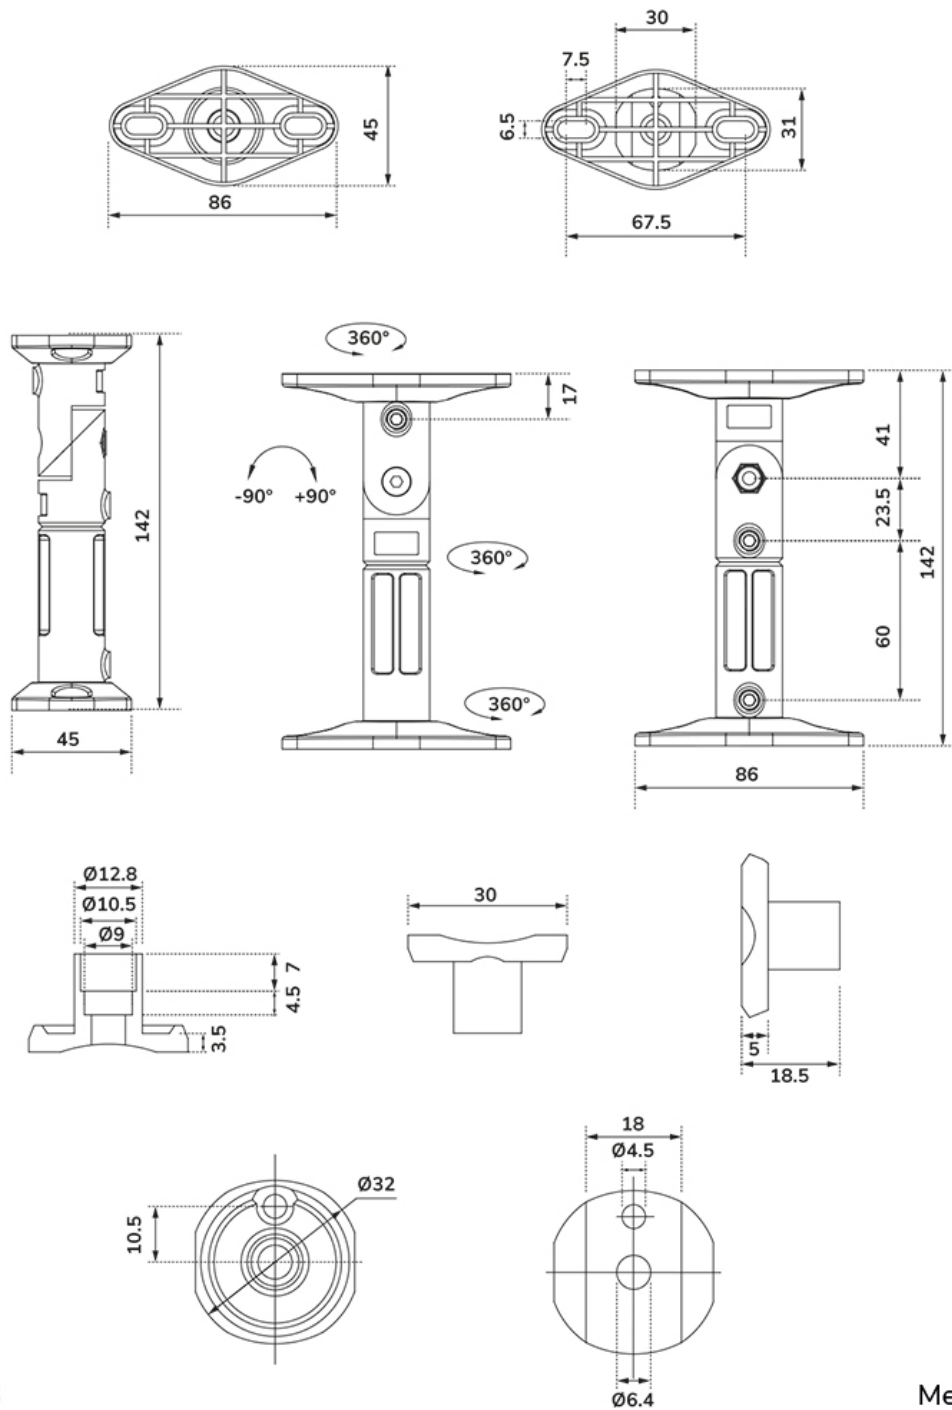

SPEAKER-W100BLACK

NEOMOUNTS SPEAKER-W100BLACK SPEAKER HOLDER - UNIVERSAL - FULL MOTION

Neomounts

Measuring unit: mm