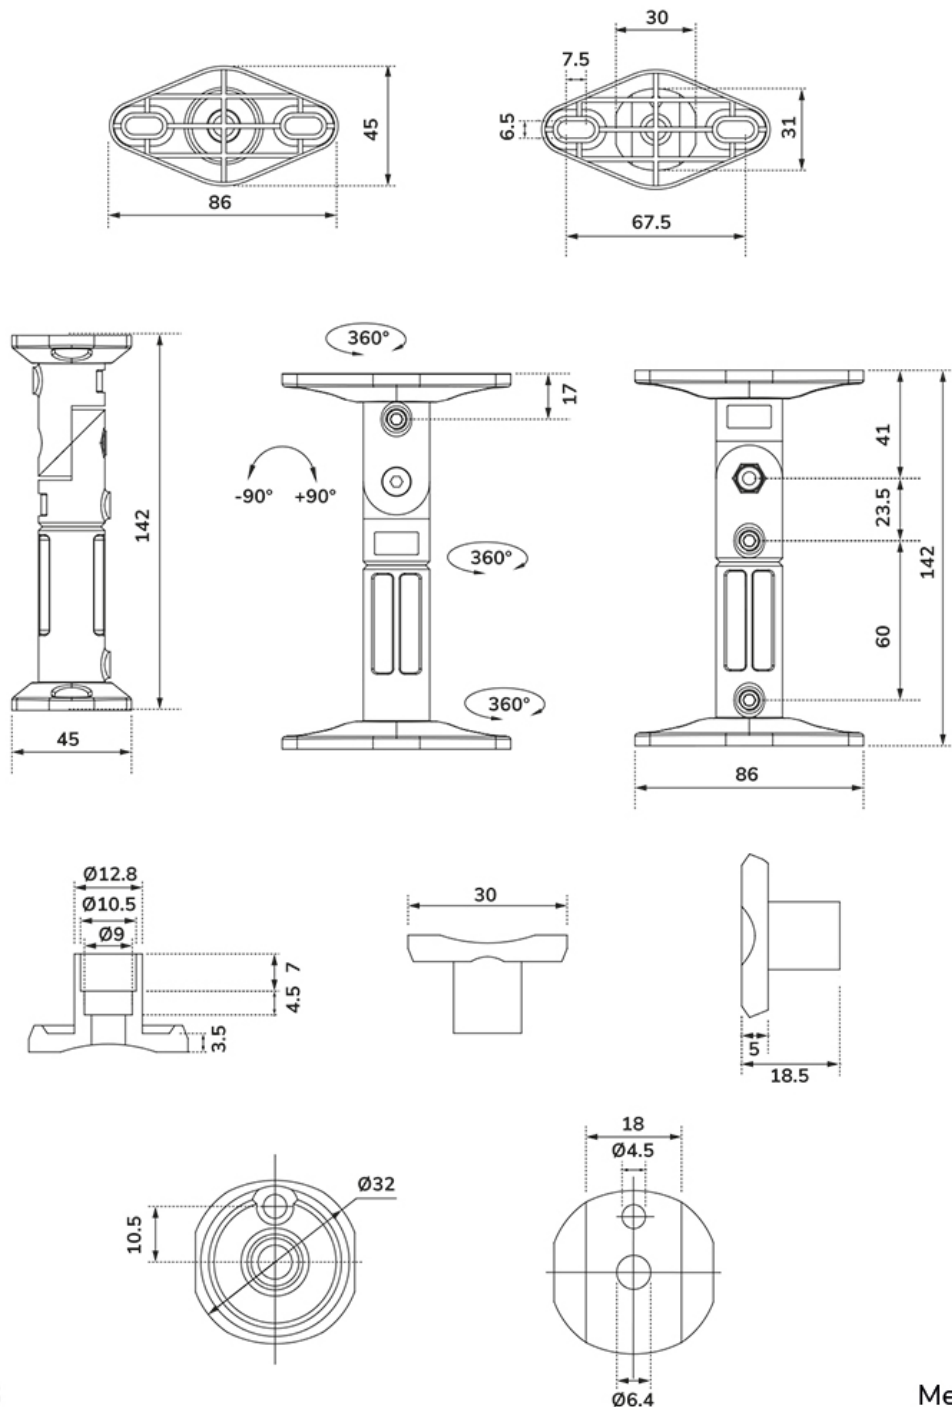

SPEAKER-W100

NEOMOUNTS SPEAKER-W100 SPEAKER HOLDER - UNIVERSAL - FULL MOTION

Neomounts

Measuring unit: mm