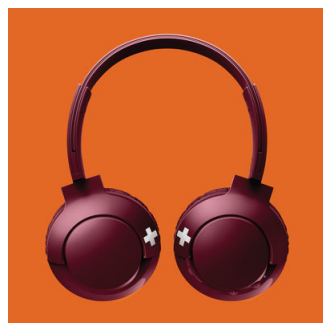

SHB3075RD/00

Highlights

12-hour playtime

With 12 hours of playtime, you'll have enough power to keep your music going all day.

32 mm drivers

BASS+ headphones feature 32mm speaker drivers that produce big, pumping bass.

Adjustable fit

Designed for optimal fit, BASS+ headphones feature swivelling earshells and an adjustable headband to ensure a great fit for all wearers.

Big, bold bass

This is big, powerful bass that lets you really feel the beat. Don't let the sleek design fool you – specially tuned drivers and bass vents produce ultra-low end frequencies to create a unique BASS+ sound signature.

Bluetooth

Easily pair your headphones with any Bluetooth device for wireless music.

Flat folding

With their flat folding design, BASS+ headphones are easy to fold and store away, making them your ideal travel companion.