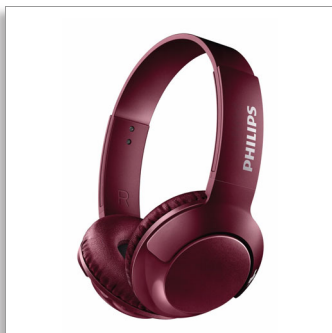

Philips BASS+
Wireless On Ear
Headphone with mic

32-mm drivers/closed-back

On-ear
Soft ear cushions
Flat folding

SHB3075RD

Feel it. BASS+

Philips BASS+ headphones pack huge, punchy bass into a sleek, compact package. Good looking, great sounding and superb value. Bluetooth wireless headphones for those who need more bass in their beats without any extra bulk.

More bass

- Big, bold bass you can feel
- 32 mm speaker drivers
- Great sound isolation for a better listening experience

True comfort

- Adjustable earshells and headband for optimal comfort
- Control calls, music and volume with ear-shell switches
- Soft ear cushions for long-wearing comfort
- Flat folding design for easy portability
- Convenient hands-free calling

Wireless

- Bluetooth wireless technology
- Rechargeable battery offers up to 12 hours of playtime
- USB charging cable

PHILIPS

Wireless On Ear Headphone with mic
32-mm drivers/closed-back On-ear, Soft ear cushions, Flat folding

SHB3075RD/00

Highlights

12-hour playtime

With 12 hours of playtime, you'll have enough power to keep your music going all day.

32 mm drivers

BASS+ headphones feature 32mm speaker drivers that produce big, pumping bass.