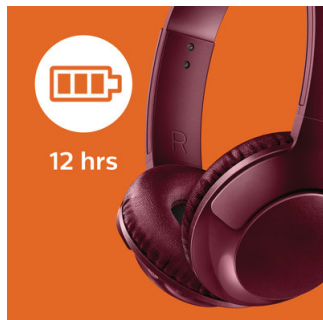

More bass

- Big, bold bass you can feel
- 32 mm speaker drivers
- Great sound isolation for a better listening experience

True comfort

- Adjustable earshells and headband for optimal comfort
- Control calls, music and volume with ear-shell switches
- Soft ear cushions for long-wearing comfort
- Flat folding design for easy portability
- Convenient hands-free calling

Wireless

- Bluetooth wireless technology
- Rechargeable battery offers up to 12 hours of playtime
- USB charging cable

PHILIPS

Wireless On Ear Headphone with mic
32-mm drivers/closed-back On-ear, Soft ear cushions, Flat folding

SHB3075RD/00

Highlights

12-hour playtime

With 12 hours of playtime, you'll have enough power to keep your music going all day.

32 mm drivers

BASS+ headphones feature 32mm speaker drivers that produce big, pumping bass.

Adjustable fit

Designed for optimal fit, BASS+ headphones feature swivelling earshells and an adjustable headband to ensure a great fit for all wearers.

Big, bold bass

This is big, powerful bass that lets you really feel the beat. Don't let the sleek design fool you – specially tuned drivers and bass vents produce ultra-low end frequencies to create a unique BASS+ sound signature.