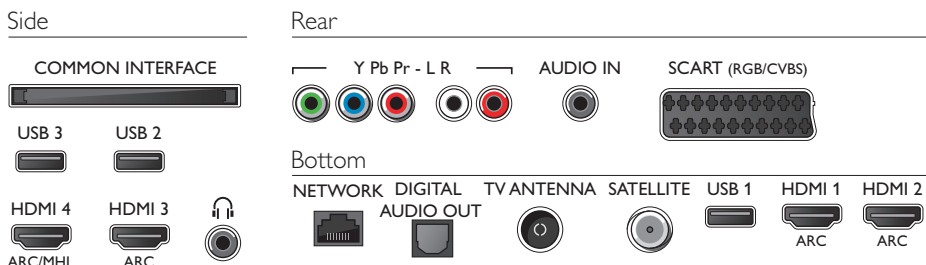

Accessories

- Included accessories: Remote Control, 2 x AAA Batteries, Power cord, Quick start guide, Legal and safety brochure, Table top stand

Connections

Issue date 2017-05-18

Version: 1.2.1

12 NC: 8670 001 44376
EAN: 87 18863 01145 4