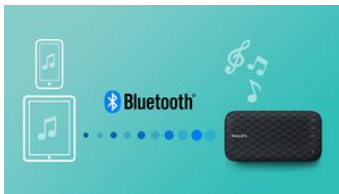

- Wireless music streaming via Bluetooth
- Strong Bluetooth connection up to 30m or 100ft
- Built-in microphone for hands-free phone calls

Intuitive charging

- Battery indicator to easily view power level
- USB cable doubles as a strap

Super durability

- Durable build – shockproof, dustproof and waterproof (IP57)
- High performance DuraFit fabric

PHILIPS

Features

Anti-clipping function

Anti-Clipping lets you play music louder and keeps it high quality, even when the battery is low. It accepts a range of input signals, from 300mV to 1000mV and keeps your speakers safe from damage by distortion. This built-in function monitors the musical signal as it goes through the amplifier and keeps peaks within the amplifier's range, preventing the audio distortion caused by clipping without affecting loudness. A portable speaker's ability to reproduce musical peaks decreases along with battery power, yet anti-clipping reduces peaks caused by low battery, keeping music distortion free.

Wireless music streaming

Bluetooth is a wireless communication technology that is both robust and energy-efficient. The technology allows easy wireless connection to iPod/iPhone/iPad or other Bluetooth devices, such as smartphones, tablets or even laptops. So you can enjoy your favorite music, sound from video or game wireless on this speaker easily.

30m Bluetooth range

Move freely around with your smart phone, without worrying about dropping your music. EverPlay speaker offers an incredibly stable and long-range Bluetooth connection up to 30 metres or 100 feet, three times faster than industry standards. The speakers are equipped with a sensitivity antenna and radio frequency filter to minimize background interference.