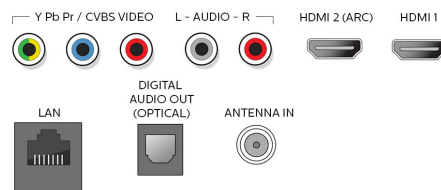

Tuner/Reception/Transmission

- Aerial Input: 75 ohm F-type
- TV system: ATSC, NTSC
- Video Playback: NTSC
- Tuner bands: UHF, VHF

Connectivity

- AV 1: Shared audio L/R in, CVBS/YPbPr
- Audio Output - Digital: Optical (TOSLINK)
- Other connections: Ethernet, Headphone out, Wireless LAN(Built in)
- USB: USB
- HDMI 1: Shared audio L/R in, HDMI
- HDMI 2: Shared audio L/R in, HDMI (Audio Return Channel)
- HDMI 3: HDMI, Shared audio L/R in
- EasyLink (HDMI-CEC): One touch play, Power status, System info (menu language), Remote control pass-through, System audio control, System standby

Power

- Ambient temperature: 5°C to 40°C (41°F to 104°F)
- Mains power: 120V 50/60Hz
- Power consumption: 135 W
- Standby power consumption: < 0.5W

Dimensions

- Set dimensions in inch (W x H x D):

- 48.7 x 28.7 x 3.5 inch
- Product weight (lb): 24.0 lb
- Set dimensions with stand in inch (W x H x D): 48.7 x 30.1 x 9.0 inch
- Product weight (+stand) (lb): 24.7 lb
- Box dimensions in inch (W x H x D): 55.7 x 32.0 x 6.4 inch
- Weight incl. Packaging (lb): 34.0 lb
- VESA wall mount compatible: 300 x 300 mm

Accessories

- Included accessories: Table top stand, Quick start guide, User Manual, Remote Control, Batteries for remote control, Screws
- Power cord: 59.05 inch

Network Services

- Network Features: Chromecast built-in

Connections

Side

Rear

Issue date 2017-04-22

Version: 3.0.1

12 NC: 8670 001 43839
UPC: 6 09585 25080 2

© 2017 Koninklijke Philips N.V.
All Rights reserved.

Specifications are subject to change without notice.
Trademarks are the property of Koninklijke Philips N.V.
or their respective owners.

www.philips.com