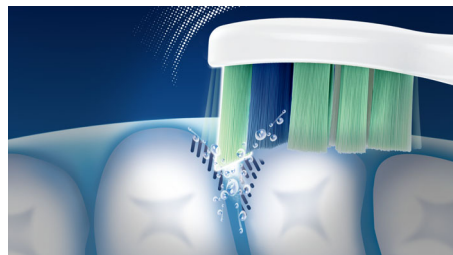

Up to 6x better plaque removal

Removes up to 6x more plaque than a manual toothbrush for a superior clean

Sonic technology

Our sonic technology creates a unique dynamic cleaning action that drives fluid deep between teeth and along the gumline for a thorough-yet-gentle clean

Safe and gentle

The gentle motion of this Philips Sonicare power toothbrush is safe for dental work, including orthodontics, implants and veneers, so you can brush without worry.

Better access to back teeth

Slim, angled brush head provides better access to back teeth and hard-to-reach places

Better in hard-to-reach areas

The slim, angled neck and easy-grip handle of this toothbrush helps with better cleaning in hard-to-reach areas than a manual toothbrush