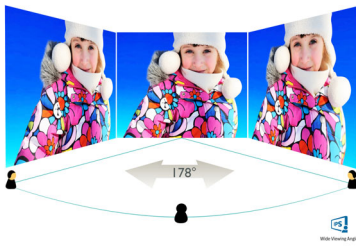

Philips
Full HD LCD monitor

V Line

24 (23.8" / 60.5 cm diag.)
Full HD (1920 x 1080)

243V7QDAB

Vivid, crisp images, from edge-to-edge

A perfect all around display with stunning images that stretch from edge-to edge, made easy on the eyes, in a compact slim design.

Perfectly designed for your space

- VESA mount allows for flexibility

PHILIPS

Full HD LCD monitor
V Line 24 (23.8" / 60.5 cm diag.), Full HD (1920 x 1080)

243V7QDAB/69

Highlights

IPS technology

IPS displays use an advanced technology which gives you extra wide viewing angles of 178/178 degree, making it possible to view the display from almost any angle. Unlike standard TN panels, IPS displays gives you remarkably crisp images with vivid colors, making it ideal not only for Photos, movies and web browsing, but also for professional applications which demand color accuracy and consistent brightness at all times.

16:9 Full HD display

Picture quality matters. Regular displays deliver quality, but you expect more. This display features enhanced Full HD 1920 x 1080 resolution. With Full HD for crisp detail paired with high brightness, incredible contrast and realistic colors expect a true to life picture.

EasyRead mode

EasyRead mode for a paper-like reading experience

Specifications

Picture/Display

- LCD panel type: IPS technology
- Backlight type: W-LED system
- Panel Size: 23.8 inch / 60.5 cm
- Effective viewing area: 527.04 (H) x 296.46 (V)
- Aspect ratio: 16:9
- Optimum resolution: 1920 x 1080 @ 60 Hz
- Pixel Density: 93 PPI
- Response time (typical): 5 ms (GtG)*
- Brightness: 250 cd/m²
- SmartContrast: 10,000,000:1
- Contrast ratio (typical): 1000:1
- Pixel pitch: 0.275 x 0.275 mm
- Viewing angle: 178° (H) / 178° (V), @ C/R > 10
- Flicker-free
- Display colors: 16.7 M
- Scanning Frequency: 30 -83 kHz (H) / 56 -76 Hz (V)
- LowBlue Mode
- sRGB