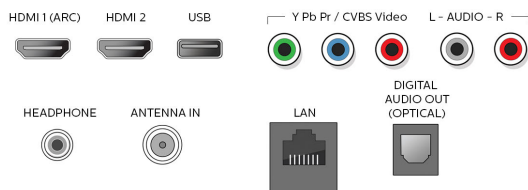

- Multimedia connections: USB memory class device
- Playback Formats: JPEG Still pictures, MP3, H.264/MPEG-4 AVC, MPEG 4 SP/ASP, MPEG1, MPEG2, AAC, H.265/HEVC, WAVE

Network Services

- NetTV Apps: Netflix, YouTube
- Network Features: Home Network

Tuner/Reception/Transmission

- Aerial Input: 75 ohm F-type
- TV system: ATSC, NTSC
- Video Playback: NTSC
- Tuner bands: UHF, VHF

Connectivity

- AV 1: CVBS/YPbPr, Shared audio L/R in
- HDMI 1: HDMI, Shared audio L/R in
- HDMI 2: HDMI, Shared audio L/R in
- EasyLink (HDMI-CEC): One touch play, Power status, System info (menu language), System audio control, System standby, Remote control pass-through
- Audio Output - Digital: Optical (TOSLINK)
- Other connections: Ethernet, Headphone out, Wireless LAN 802.11n
- USB: USB

Power

- Mains power: 120V, 50/60Hz
- Power consumption: 79 W
- Standby power consumption: < 0.5 W
- Ambient temperature: 5°C to 40°C (41°F to 104°F)

Dimensions

- Set dimensions in inch (W x H x D): 36 x 21.3 x 4 inch
- Product weight (lb): 17.53 lb lb

- Set dimensions with stand in inch (W x H x D): 36 x 22.9 x 8.7 inch
- Product weight (+stand) (lb): 17.84 lb
- Box dimensions in inch (W x H x D): 38.8 x 25 x 6 inch
- Weight incl. Packaging (lb): 22.47 lb
- VESA wall mount compatible: 200 x 200 mm

Accessories

- Included accessories: Table top stand, Quick start guide, User Manual, Remote Control, Batteries for remote control, Screws

Connections

Rear

Issue date 2016-09-08

Version: 1.1.1

12 NC: 8670 001 35615
UPC: 6 09585 24952 3

© 2016 Koninklijke Philips N.V.
All Rights reserved.

Specifications are subject to change without notice.
Trademarks are the property of Koninklijke Philips N.V.
or their respective owners.

www.philips.com