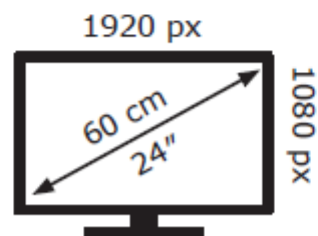

# ENERG

LG Electronics

24MP59G

**21** kWh/1000h

2019/2013