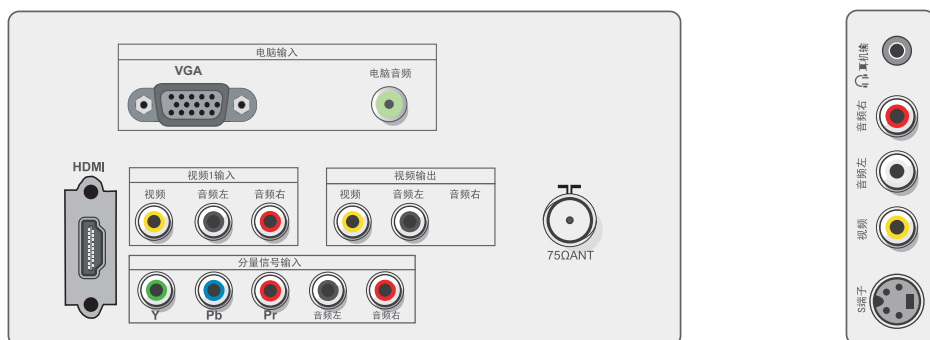

Convenience

- Ease of Installation: Automatic Tuning System (ATS), Plug & Play
- Ease of Use: On Screen Display, Program List, Side Control
- Remote control: 220T1 Remote control
- On-Screen Display languages: English, Simplified

Chinese

- Other convenience: VESA mount (100x100mm)
- Screen Format Adjustments: Widescreen, Normal, Zoom 1, Zoom 2
- Smart mode: Movie, Standard, Personal, Vivid, Eco
- SmartSound: Music, Speech, Personal

Tuner/Reception/Transmission

- Aerial Input: 75 ohm coaxial (IEC75)
- TV system: PAL I, PAL B/G, PAL D/K
- Video Playback: NTSC, PAL
- Tuner Display: PLL

Connectivity

- Signal Input: VGA (Analog), HDMI, PC Audio in
- Ext 1: CVBS in, Audio L/R in
- Ext 2: YPbPr in, Audio L/R in
- Ext 3: CVBS out, Audio L/R out
- Other connections: S-Video in, CVBS in, Audio L/R in, Headphone out

Power

- On mode: 29W (Typ.@monitor mode)
- Off mode: 0.5 W
- Ambient temperature: 0 °C to 40 °C
- Mains power: 100-240V, 50/60Hz

Dimensions

- Product with stand (mm): 382 x 528 x 176 mm
- Product without stand (mm): 347 x 528 x 65 mm
- Packaging in mm (WxHxD): 451 x 620 x 160 mm

Weight

- Product with stand (kg): 4.6 kg
- Product without stand (kg): 4.5 kg
- Product with packaging (kg): 6.5 kg

Accessories

- Included accessories: Table top stand, Power cord, Quick start guide, User Manual, Remote Control, Batteries for remote control

Issue date 2017-07-04

Version: 4.0.2

12 NC: 8670 000 55011
EAN: 87 12581 49403 2

© 2017 Koninklijke Philips N.V.
All Rights reserved.

Specifications are subject to change without notice.
Trademarks are the property of Koninklijke Philips N.V.
or their respective owners.

www.philips.com