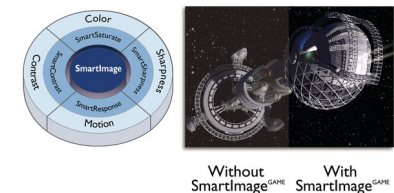

## 16:9 Full HD display

Picture quality matters. Regular displays deliver quality, but you expect more. This display features enhanced Full HD 1920 x 1080 resolution. With Full HD for crisp detail paired with high brightness, incredible contrast and realistic colors expect a true to life picture.

## SmartImage Game mode

The new Philips gaming display has quick access OSD fine tuned for gamers, offering you multiple options. "FPS" mode (First person shooting) improves dark themes in games, allowing you to see hidden objects in dark areas. "Racing" mode adapts display with fastest response time, high color, along with image adjustments. "RTS" mode (Real time strategy) has a special SmartFrame mode which enables highlighting of specific area and allows for size and image adjustments. Gamer 1 and Gamer 2 enable you to save personal customized settings based on different games, ensuring best performance.