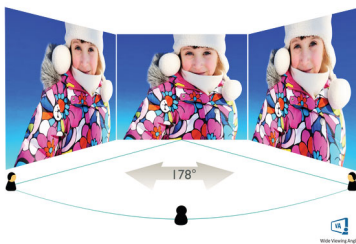

VA display

Philips VA LED display uses an advanced multi-domain vertical alignment technology which

gives you super-high static contrast ratios for extra vivid and bright images. While standard office applications are handled with ease, it is especially suitable for photos, web-browsing, movies, gaming, and demanding graphical applications. It's optimized pixel management technology gives you 178/178 degree extra wide viewing angle, resulting in crisp images.