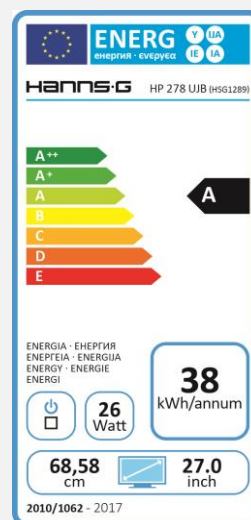

HP 278 UJB

27" / 68,6cm Diagonal
LED Backlight – Format 16:9

- 27" 16:9 LED Backlight Monitor
- 1920 x 1080 WUXGA Resolution Full HD 1080P
- 178° Ultra-Wide Viewing Angle
- Triple Input: Display Port + HDMI + VGA
- Built-In Stereo Speakers
- USB HUB: 1 up, 2 down
- Tilt and Wall-Mountable (VESA)
- Multi-Functional Height Adjustable Stand
- Pivot Function (90° Rotation) and Swivel
- Low Power Consumption & Multi-Video Modes

USB

27" / 68,6 cm

Part. No.: HP 278 UJB

SIZE, RESOLUTION

27"
16:9 Aspect Ratio

Full HD
1920 x 1080

CONNECTIVITY, SPEAKER

HDMI
VGA
Display Port

Swivel

Display Size	68,6cm / 27" Diagonal
Panel Type	TFT – LED Backlight
Aspect Ratio	16:9
Resolution (H x V)	1920 x 1080 Full HD
Brightness	300cd/m ²
Contrast (Typ.)	1.000:1 (Typical)
Contrast (Active)	80.000.000:1 (Active)
Viewing Angle L/R; U/D	178° H – 178° V (CR >10)
Response Time	5 msec
Pixel Pitch	0,311 (H) x 0,311 (V) mm
Panel Surface	Anti-Glare
Display Colors	16.7M Colors
Horizontal Frequency	24 ~ 83 kHz (Analog) / 30 ~ 83 kHz (Digital)
Vertical Frequency	56 ~ 75 Hz
Max Display Frequency	1920 x 1080 @ 60Hz
Input 1	D-Sub (VGA)
Input 2	HDMI
Input 3	Display Port
Buil-in Speakers	Yes, 2W x 2; Earphone out
Power Consumption	On: 26W; Stand-by: ≤ 0, 41W; Off: ≤ 0,21W
AC Power Range	AC 100 ~ 240 Volt; 50 ~ 65 Hz
Product Dimensions	620.2 x 248.5 x 442.6 mm (W x D x H)
Packing Dimensions	695 x 136 x 442.6 mm (W x D x H)
Net / Gross Weight	5,0 Kgs / 6.36 Kgs TBC
Bezel & Color Plan	Black texture: front bezel,back cover , arm, base

Supplier's Name	HANNSpree
Model Name	HP278UJB
Energy Efficiency Class	A
Screen Size (Centimetres)	68,58
Screen Size (Inches)	27,00
On mode power Consumption (W)	26
Annual Energy Consumption* (kWh)	38
Standby-mode Power Consumption (W)	0,41
Off-mode Power Consumption (W)	0,21
Screen Resolution	1920 x 1080