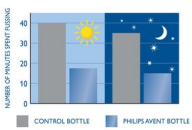

Less fussing*

Sleep and nutrition are vital to your baby's health and happiness. A randomised clinical trial was carried out to see whether infant baby bottle design affects "infant behavior". The Philips Avent Classic baby bottle was shown to significantly reduce fussing by approximately 28 minutes a day as compared to the comparator bottle (46 min vs 74 min, $p=0.05$) This was especially true during the night-time.*