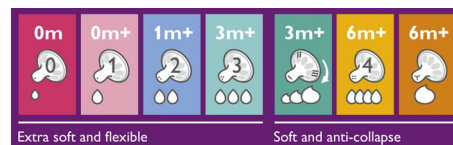

Pharmaceutical grade glass

Fully recyclable, premium quality borosilicate glass to ensure the highest quality for ultimate purity.

Natural latch on

The wide breast shaped nipple promotes a natural latch on similar to the breast. Designed to give a more comfortable and contented feed for your baby.

Skin-soft teat

The skin-soft nipple material closely resembles the feeling of the breast, making it easy for

your baby to combine breast and bottle feeding.

Flexible spiral teat design

The spiral design combined with our comfort petals inside the nipple increases softness and the flexibility allowing natural tongue movement without nipple collapse. Designed to give your baby a more comfortable and content feeding.

Anti-colic valve technology

Reduces fussing and discomfort by venting air out of the bottle and not in baby's tummy.

Baby's changing needs

The Philips Avent Natural bottle is available in 4 sizes and 7 different nipples for every development stage of your baby. With different nipple softness, flexibility and design and with increasing flow rates and bottle sizes that keep up with your baby's growth and development.