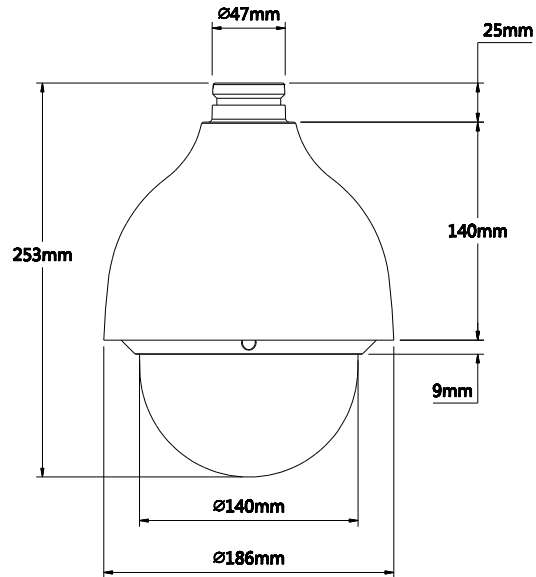

DH-SD50430U-HN

Dimensions (mm)

Accessories

DH-PFB300S	DH-PFA110	Power Supply