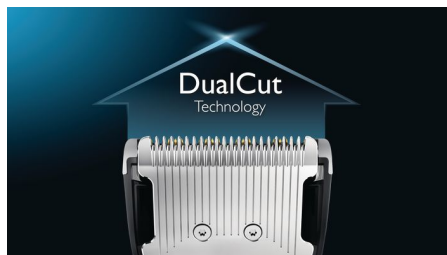

DualCut Technology

Power through any hair type with our advanced DualCut Technology, which combines a double-sharpened cutting element with low-friction engineering. The innovative cutting element is designed to cut hair twice as fast as

regular Philips clippers, with the added confidence of a robust steel guard for ultimate durability.