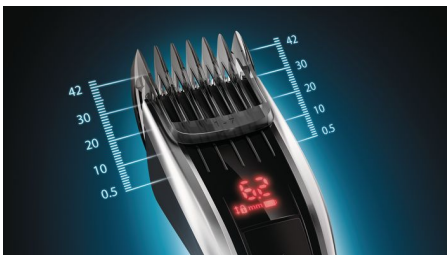

#### Ultimate precision and control

- Control buttons
- Easy to select and lock-in 60 length settings: 0,5 to 42mm
- Adjustable hair combs for the best clipping results

#### Easy to use

- Remembers the last used length setting
- 120 minutes of cordless use after a 1-hour charge

[asimpleswitch.com](http://asimpleswitch.com)

## Control buttons

The intuitive user interface gives you precise feedback on the selected length. Use the buttons to easily select and lock-in more than 60 length settings. Quickly browse through lengths or slowly go through each small step of 0.2 mm.

## 60 lock-in length settings

Use the Control Buttons to precisely select and lock-in the length you want, with more than 60 length settings. Use the comb to trim with precisely 0,2mm increments between 1 and 7mm, and 1mm between 7 and 42mm. Or you can use it without the comb for a close 0.5mm trim.