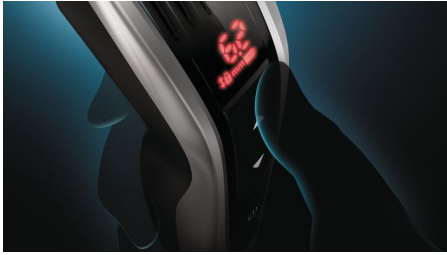

Highlights

Control buttons

The intuitive user interface gives you precise feedback on the selected length. Use the buttons to easily select and lock-in more than 60 length settings. Quickly browse through lengths or slowly go through each small step of 0.2 mm.