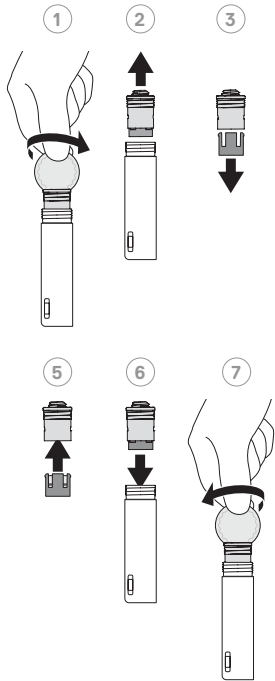

Dell Active Pen PN557W

Quick Start Guide

Regulatory Model: PN556W

Dell.com/support

Dell.com/support/drivers

Dell.com/regulatory_compliance

1**2****3****4****Active Pen Control Panel**
www.dell.com/PN557W
