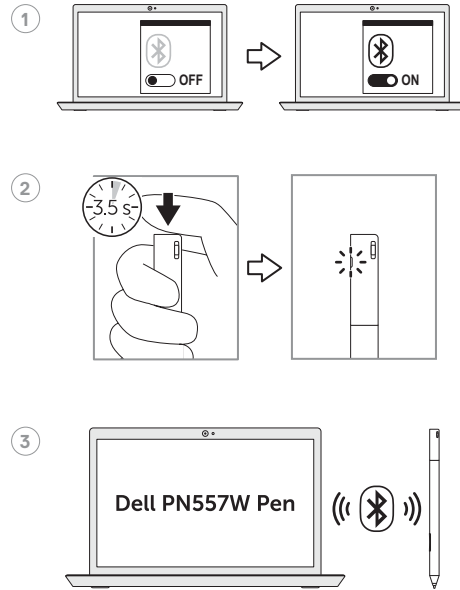

Dell Active Pen PN557W

Quick Start Guide

Regulatory Model: PN556W

Dell.com/support

Dell.com/support/drivers

Dell.com/regulatory_compliance

1**2****3****4****Active Pen Control Panel**
www.dell.com/PN557W
