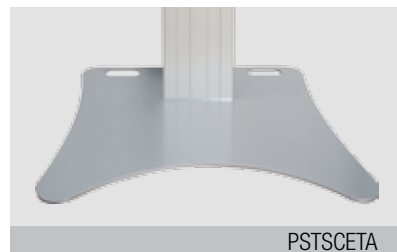

Mr. Arnaud Gielen
Office: +49 6533 75 310
Cell: +49 172 655 84 61
Email: Arnaud@conenmounts.com

PRODUCT FEATURES

- ◆ Electrical height adjustable column, black anodized
- ◆ 500 mm / 19.7" height adjustment
- ◆ System suitable for wall mounting on massive walls, wall clearance by default 70 mm / 2.8", 4 leveling feet
- ◆ Mount for use with 42" – 100" display
- ◆ VESA 200 x 200 up to 800 x 600
- ◆ Maximum load approximately 150 kg / 330.7 lbs

HIGHEST POSITION

LOWEST POSITION

DETAIL VIEWS

Pull & release locking brackets for easier mounting of display

Leveling feet

Wired remote control

AVAILABLE ACCESSORIES

Side shelf

LAP4-..

Front shelf

FSH-..

Lockable mini PC bracket

MINI-FUJI

Keyboard shelf

AFSCETAKB

Video conference camera top shelf

VCTSCETA

Floor plate

PSTSCETA

Plate to groundfixing

PSTSCETAS

Foot remote control

REM-FOOT

Extender (200 mm / 7.9")