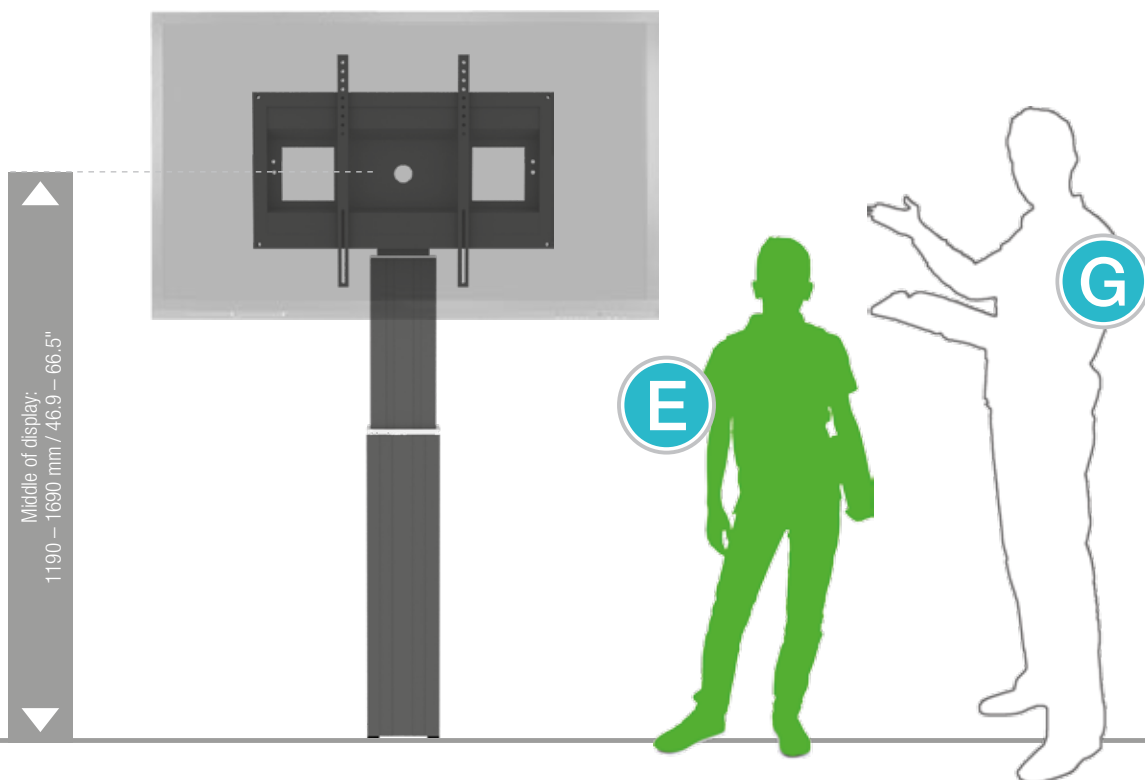

Mr. Arnaud Gielen
Office: +49 6533 75 310
Cell: +49 172 655 84 61
Email: Arnaud@conenmounts.com

PRODUCT FEATURES

- ◆ Electrical height adjustable column, black anodized
- ◆ 500 mm / 19.7" height adjustment
- ◆ System suitable for wall mounting on massive walls, wall clearance by default 70 mm / 2.8", 4 leveling feet
- ◆ Mount for use with 42" – 100" display
- ◆ VESA 200 x 200 up to 800 x 600
- ◆ Maximum load approximately 150 kg / 330.7 lbs

HIGHEST POSITION

LOWEST POSITION

DETAIL VIEWS

Pull & release locking brackets for easier mounting of display

Leveling feet

Wired remote control

AVAILABLE ACCESSORIES

Side shelf

VCTSCETA

Floor plate

PSTSCETA

Plate to groundfixing

PSTSCETAS

Foot remote control

REM-FOOT

Extender (200 mm / 7.9")

CCE-EXT20

Display securing padlock

SCHLIESS-VH

SIZE INDEX

Department	Kindergarten				Primary school		Secondary school		Adults
	A	B	C	D	E	F	G		
Silhouette									
Age (years)	2 – 3	3 – 4	4 – 7	6 – 11	11 – 14	13 – 16	from 16		
Body size (mm / ")	930 – 980 37 – 38.6	1080 – 1210 42.5 – 47.6	1190 – 1420 46.9 – 56	1330 – 1590 52.4 – 62.6	1460 – 1765 57.5 – 69.5	1590 – 1880 62.6 – 74	1740 – 2070 68.5 – 81.5		
Color									