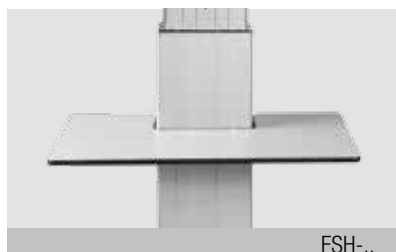

Mr. Arnaud Gielen
Office: +49 6533 75 310
Cell: +49 172 655 84 61
Email: Arnaud@conenmounts.com

PRODUCT FEATURES

- ◆ Electrical height adjustable column, black anodized
- ◆ 500 mm / 19.7" height adjustment
- ◆ System suitable for wall mounting on massive walls, wall clearance by default 70 mm / 2.8", 4 leveling feet
- ◆ Mount for use with 42" – 100" display
- ◆ VESA 200 x 200 up to 800 x 600
- ◆ Maximum load approximately 150 kg / 330.7 lbs

HIGHEST POSITION

LOWEST POSITION

DETAIL VIEWS

Pull & release locking brackets for easier mounting of display

Leveling feet

Wired remote control

AVAILABLE ACCESSORIES

Side shelf

LAP4-..

Front shelf

FSH-..

Lockable mini PC bracket

MINI-FUJI

Keyboard shelf

AFSCETAKB

Video conference camera top shelf