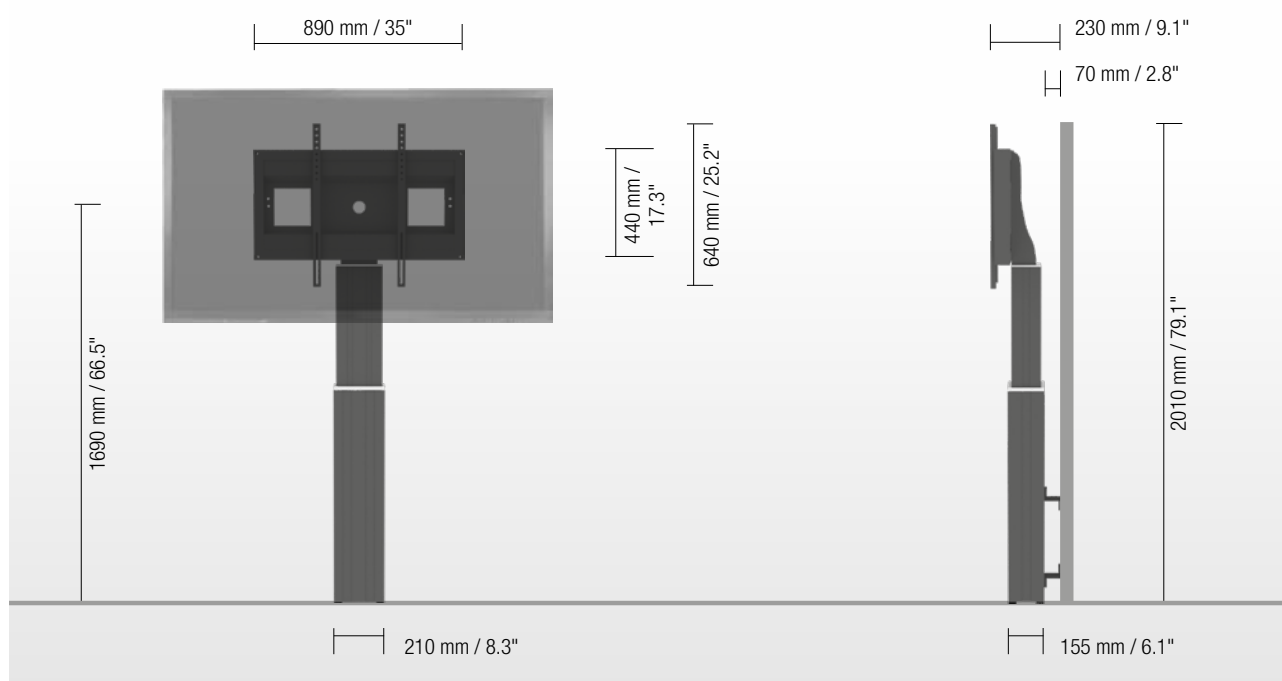

PRODUCT FEATURES

- Electrical height adjustable column, black anodized
- 500 mm / 19.7" height adjustment
- System suitable for wall mounting on massive walls, wall clearance by default 70 mm / 2.8", 4 leveling feet
- Mount for use with 42" – 100" display
- VESA 200 x 200 up to 800 x 600
- Maximum load approximately 150 kg / 330.7 lbs

HIGHEST POSITION