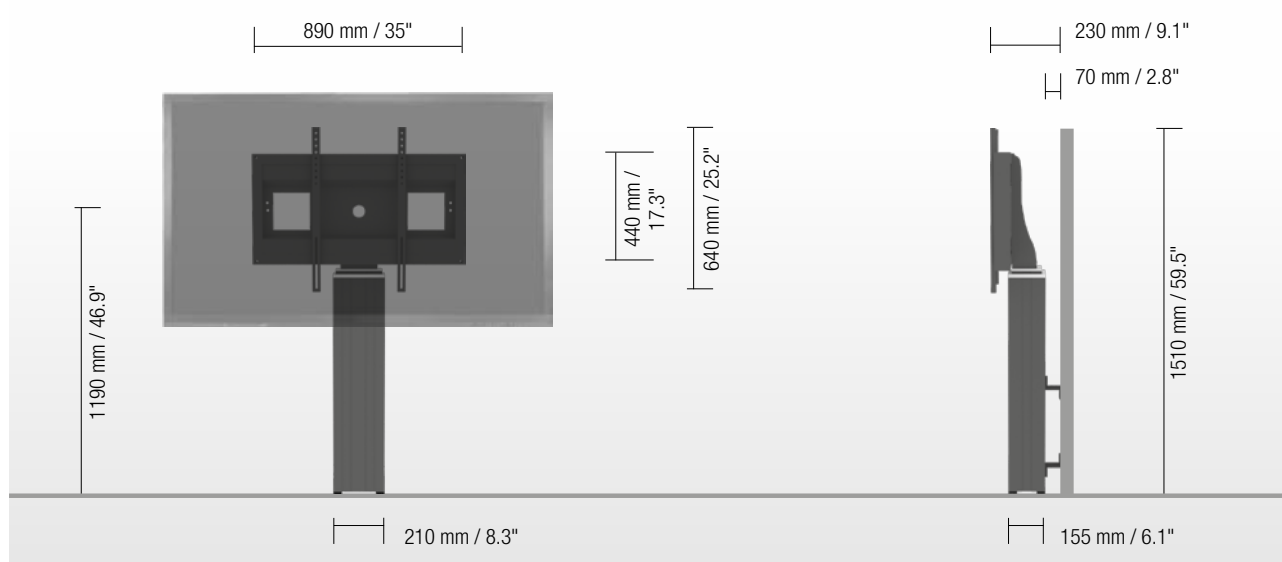

Mr. Arnaud Gielen
Office: +49 6533 75 310
Cell: +49 172 655 84 61
Email: Arnaud@conenmounts.com

PRODUCT FEATURES

- ◆ Electrical height adjustable column, black anodized
- ◆ 500 mm / 19.7" height adjustment
- ◆ System suitable for wall mounting on massive walls, wall clearance by default 70 mm / 2.8", 4 leveling feet
- ◆ Mount for use with 42" – 100" display
- ◆ VESA 200 x 200 up to 800 x 600
- ◆ Maximum load approximately 150 kg / 330.7 lbs

HIGHEST POSITION

LOWEST POSITION

DETAIL VIEWS

Pull & release locking brackets for easier mounting of display

Leveling feet

Wired remote control

AVAILABLE ACCESSORIES

Side shelf

CCE-EXT20

Display securing padlock

SCHLIESS-VH

SIZE INDEX

Department	Kindergarten				Primary school		Secondary school		Adults
	A	B	C	D	E	F	G		
Silhouette									
Age (years)	2 – 3	3 – 4	4 – 7	6 – 11	11 – 14	13 – 16	from 16		
Body size (mm / ")	930 – 980 37 – 38.6	1080 – 1210 42.5 – 47.6	1190 – 1420 46.9 – 56	1330 – 1590 52.4 – 62.6	1460 – 1765 57.5 – 69.5	1590 – 1880 62.6 – 74	1740 – 2070 68.5 – 81.5		
Color									

PACKING UNITS

Item no.	Description	Packing dimensions (mm / ")	Net weight (kg / lbs)	Gross weight (kg / lbs)
CCE70B-W	Electrical height adjustable column, 500 mm / 19.7" height adjustment, L = 900 mm / 35.4"	1180 x 270 x 200 / 46.5 x 10.6 x 7.9	21,0 / 46.3	23,1 / 50.9
AF-SCETA-N	Display mount	160 x 900 x 450 / 6.3 x 35.4 x 17.1	11,7 / 25.8	13,6 / 30
Total weight			32,7 / 72.1	36,7 / 80.9