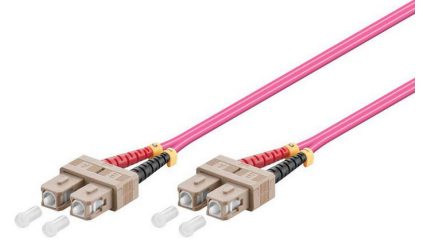

MPN: FIB222003-4

Optical Fibre Cable, SC-SC, Multimode, Duplex OM4 (Erica Violet), 3m

OM4 patch cords are used to connect high speed and legacy networks like 10/40/100 gigabit ethernet, fast ethernet and ethernet. This 50/125 OM4 multimode fiber optic cable is ideal for connecting 40G BIDI SR, 10G SR, QSFP+, SFP+ transceivers etc. for 10G/40G/100G Ethernet connections and is the preferred fiber specification for 40G/100G applications. Multimode patch cords are manufactured using LSZH cable and conform to Telcordia, EIA TIA or IEC standards.

- Designed for Data Centers, Industry and Computer Centers
- LSZH (Low Smoke Zero Halogen) and flame retardant
- RoHS compliant
- Fibre Standard G.652.D

Specifications

Features	Cable length	3 m
	Cladding diameter	125 µm
	Connector 1	SC/UPC
	Connector 1 gender	Male
	Connector 2	SC/UPC
	Connector 2 gender	Male
	Core diameter	50 µm
	Fiber mode structure	Multi-mode
	Fibre optic type	OM4
	Full duplex	Yes
	Halogen-free	Yes
	Insertion loss	0.3 dB
	Jacket material	Low smoke zero halogen (LSZH)
	Product colour	Violet
	RoHS compliance	Yes
Operational conditions	Operating temperature (T-T)	-40 - 85 °C
	Storage temperature (T-T)	-40 - 85 °C
Packaging data	Quantity	1
Vendor information	Brand Name	MicroConnect
	Homepage	https://microconnect.me/
	Warranty	25 Year(s)
Weight & dimensions	Cable diameter	2 mm

Other products in this series

Cable length	OM1	OM2	OM3	OM4
0.5	FIB2200005	FIB2220005-2	FIB2220005	FIB2220005-4
1	FIB220001	FIB222001-2	FIB222001	FIB222001-4
2	FIB220002	FIB222002-2	FIB222002	FIB222002-4
2.5				FIB2220025-4
3	FIB220003	FIB222003-2	FIB222003	FIB222003-4
4			FIB222004	
5	FIB220005	FIB222005-2	FIB222005	FIB222005-4
7	FIB220007	FIB222007-2	FIB222007	FIB222007-4
10	FIB220010	FIB222010-2	FIB222010	FIB222010-4
15	FIB220015	FIB222015-2	FIB222015	FIB222015-4
20	FIB220020	FIB222020-2	FIB222020	FIB222020-4
25	FIB220025	FIB222025-2	FIB222025	FIB222025-4