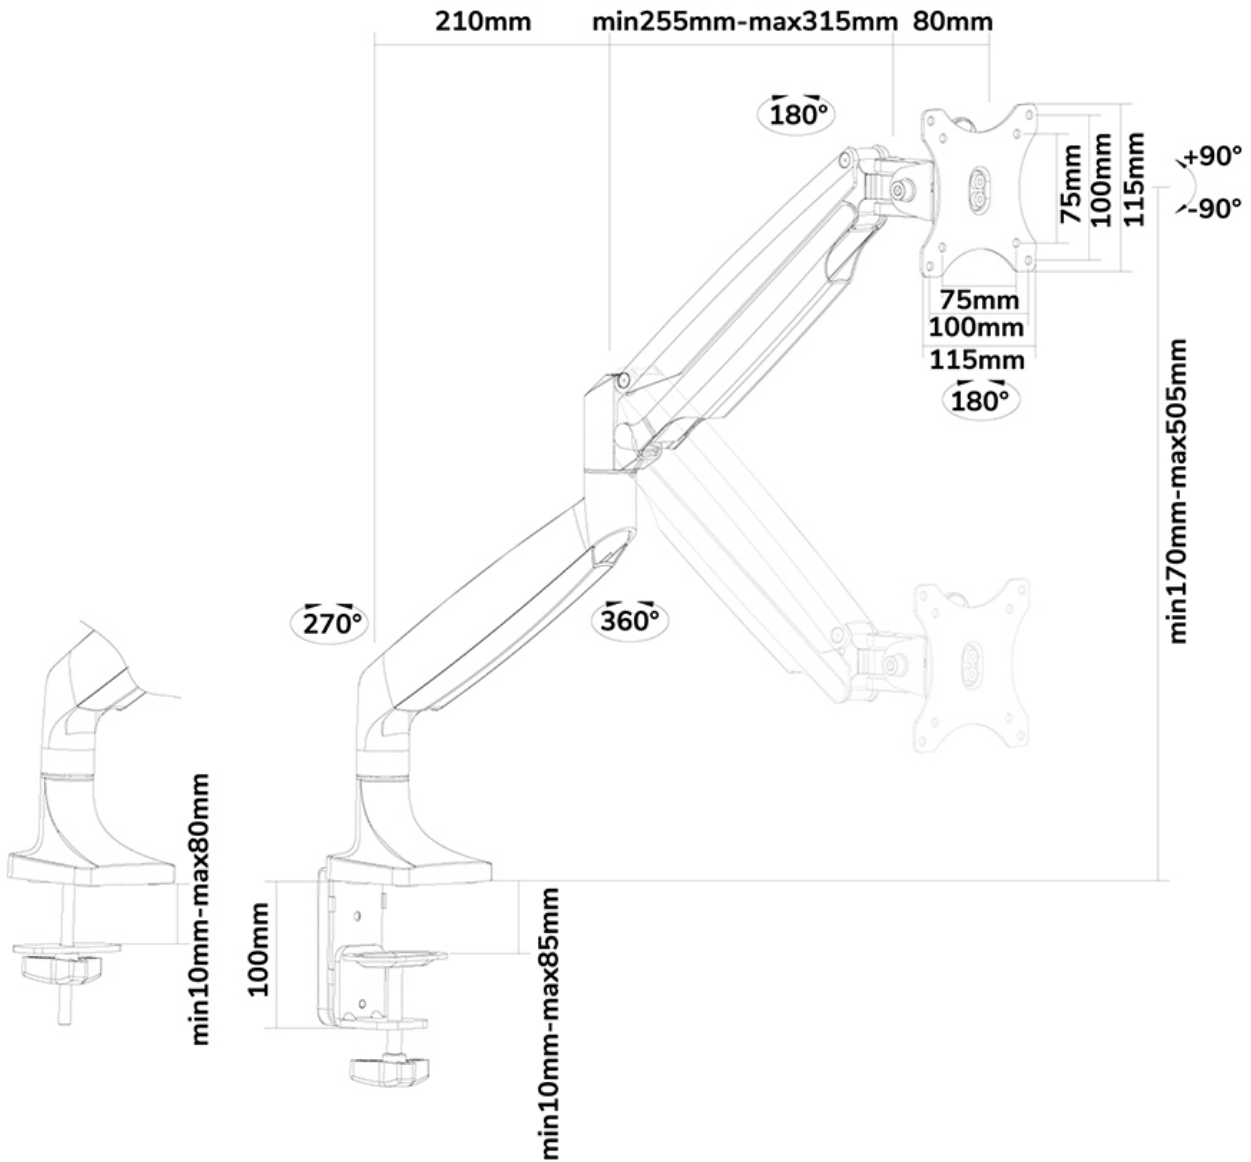

NM-D750BLACK

NEOMOUNTS NM-D750BLACK MONITOR ARM 10-32" - GAS SPRING

Neomounts