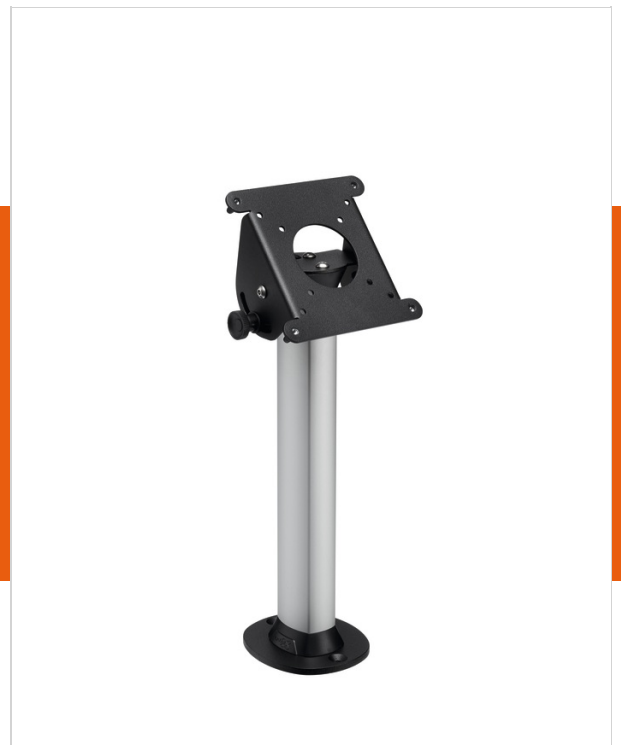

PTA 3102 Table stand for TabLock

Article number (SKU) 7493120
Colour Black

PTA 3102 is a table stand designed to be used in combination with the Vogel's PTS secure tablet enclosures.

The PTS tablet enclosure is secured to the table stand with screws inside the tablet enclosure. The stand consists of a stylish aluminium pole with an integrated cable management system and a stable steel baseplate. The tilt angle is adjustable between 0-90 degrees.

PTA 3102 Table stand for TabLock

VOGEL'S HOLDING BV 2017 (c) All rights reserved
Subject to printing errors, technical and price
amendments
Date: 15-05-2017

www.vogels.com

Specifications

Product specifications

Product type number	PTA 3102
Article number (SKU)	7493120
Colour	Black
EAN single box	8712285334740
TÜV certified	Yes
Tilt	Tilt up to 90°
Guarantee	5 years
Max. weight load (kg)	3
Min. hole pattern	50mm x 50mm
Max. hole pattern	100mm x 100mm

Features

Functionality Tilt

Technical specifications and dimensions

Max. height mid display (mm)	260
Height of trolley/stand (mm)	260