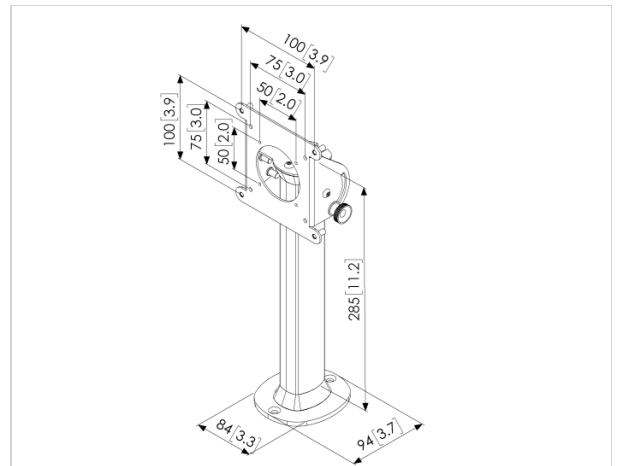

PTA 3102 Table stand for TabLock

Article number (SKU) 7493120
Colour Black

PTA 3102 is a table stand designed to be used in combination with the Vogel's PTS secure tablet enclosures.

The PTS tablet enclosure is secured to the table stand with screws inside the tablet enclosure. The stand consists of a stylish aluminium pole with an integrated cable management system and a stable steel baseplate. The tilt angle is adjustable between 0-90 degrees.

PTA 3102 Table stand for TabLock

VOGEL'S HOLDING BV 2017 (c) All rights reserved
Subject to printing errors, technical and price
amendments
Date: 15-05-2017

www.vogels.com

Specifications

Product specifications

Product type number	PTA 3102
Article number (SKU)	7493120
Colour	Black
EAN single box	8712285334740
TÜV certified	Yes
Tilt	Tilt up to 90°
Guarantee	5 years
Max. weight load (kg)	3
Min. hole pattern	50mm x 50mm
Max. hole pattern	100mm x 100mm

Features

Functionality Tilt

Technical specifications and dimensions

Max. height mid display (mm)	260
Height of trolley/stand (mm)	260