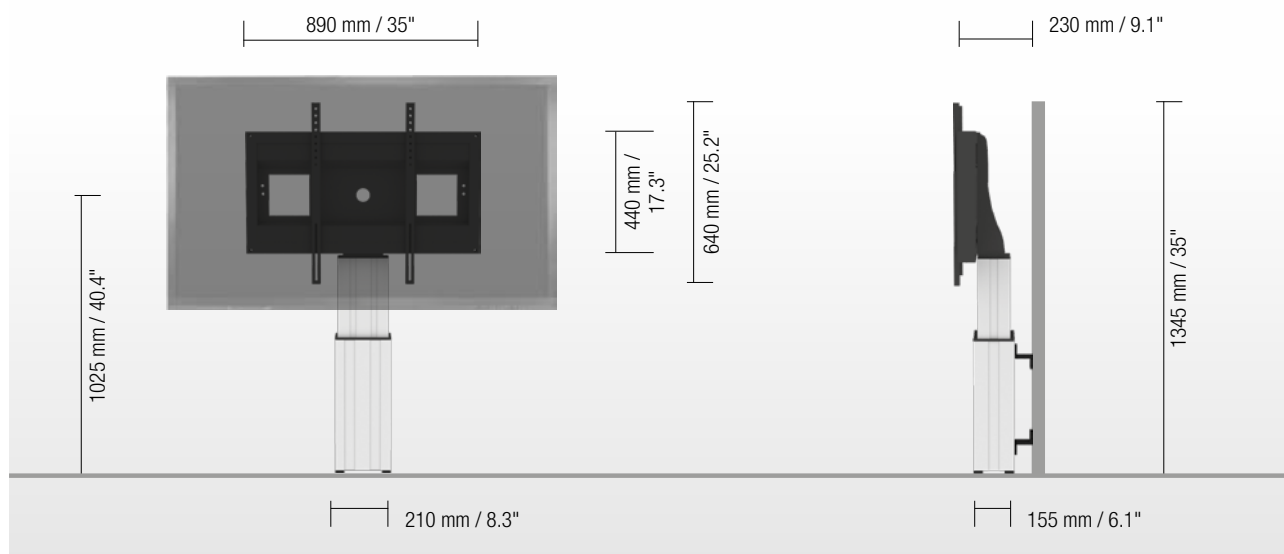

SCETAW28

EL. HEIGHT ADJUSTABLE SYSTEM FOR WALL MOUNTING

Factory:

Conen Produkte GmbH & Co. KG
Conenstr. 4
54497 Morbach – Gonzerath
Germany

International sales department:

Mr. Luc van der Sterren
Office: +49 65 33 75 311
Cell: +31 612 495 098
Email: Luc@conenmounts.com

Mr. Arnaud Gielen
Office: +49 6533 75 310
Cell: +49 172 655 84 61
Email: Arnaud@conenmounts.com

PRODUCT FEATURES

- ◆ electrical height adjustable column, natural anodized
- ◆ 280 mm / 11" height adjustment
- ◆ System suitable for wall mounting on massive walls, wall clearance by default 70 mm / 2.8", 4 leveling feet
- ◆ mount for use with 42" – 100" display
- ◆ VESA 200 x 200 up to 800 x 600
- ◆ maximum load approximately 150 kg / 330.7 lbs

HIGHEST POSITION

LOWEST POSITION

DETAIL VIEWS

Pull & release locking brackets for easier mounting of display

Leveling feet

Wired remote control

AVAILABLE ACCESSORIES

Side shelf

PSTSCETA

Plate to groundfixing

PSTSCETAS

Foot remote control

REM-FOOT

Extender (200 mm / 7.9")

CCE-EXT20

Display securing padlock