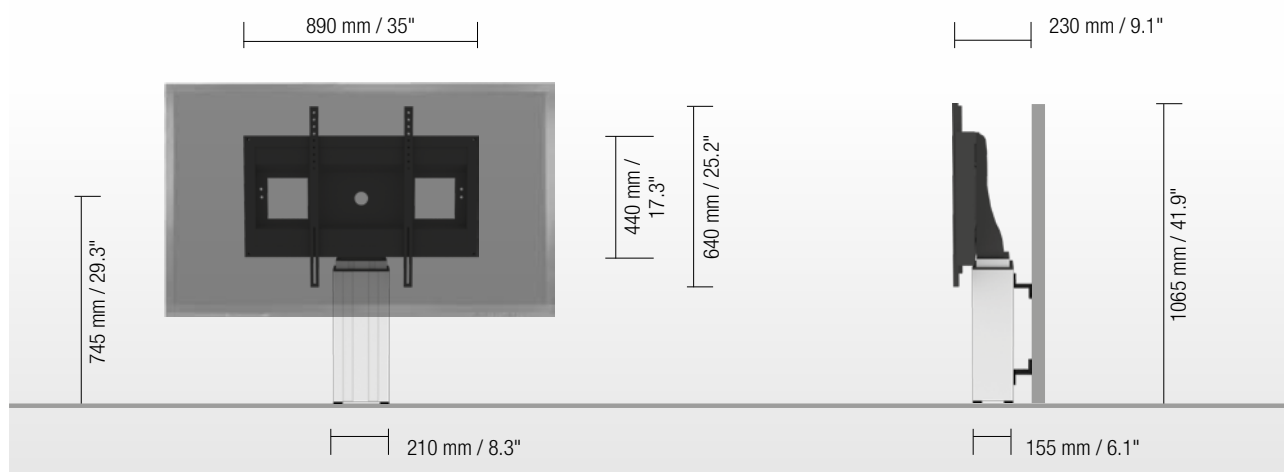

Mr. Arnaud Gielen
Office: +49 6533 75 310
Cell: +49 172 655 84 61
Email: Arnaud@conenmounts.com

PRODUCT FEATURES

- ◆ electrical height adjustable column, natural anodized
- ◆ 280 mm / 11" height adjustment
- ◆ System suitable for wall mounting on massive walls, wall clearance by default 70 mm / 2.8", 4 leveling feet
- ◆ mount for use with 42" – 100" display
- ◆ VESA 200 x 200 up to 800 x 600
- ◆ maximum load approximately 150 kg / 330.7 lbs

HIGHEST POSITION

LOWEST POSITION

DETAIL VIEWS

Pull & release locking brackets for easier mounting of display

Leveling feet

Wired remote control

AVAILABLE ACCESSORIES

Side shelf

PSTSCETA

Plate to groundfixing

PSTSCETAS

Foot remote control

REM-FOOT

Extender (200 mm / 7.9")

CCE-EXT20

Display securing padlock

PACKING UNITS

Part. no.	Description	Packing dimensions (mm / ")	Net weight (kg / lbs)	Gross weight (kg / lbs)
CCE28-W	electrical height adjustable column, 280 mm / 11" height adjustment, L = 500 mm / 19.7"	680 x 270 x 220 / 26.8 x 10.6 x 8.7	15,4 / 34	18,0 / 39.7
AF-SCETA-N	Display mount	160 x 900 x 450 / 6.3 x 35.4 x 17.1	11,7 / 25.8	13,6 / 30
Total weight			27,1 / 59.7	31,6 / 69.7