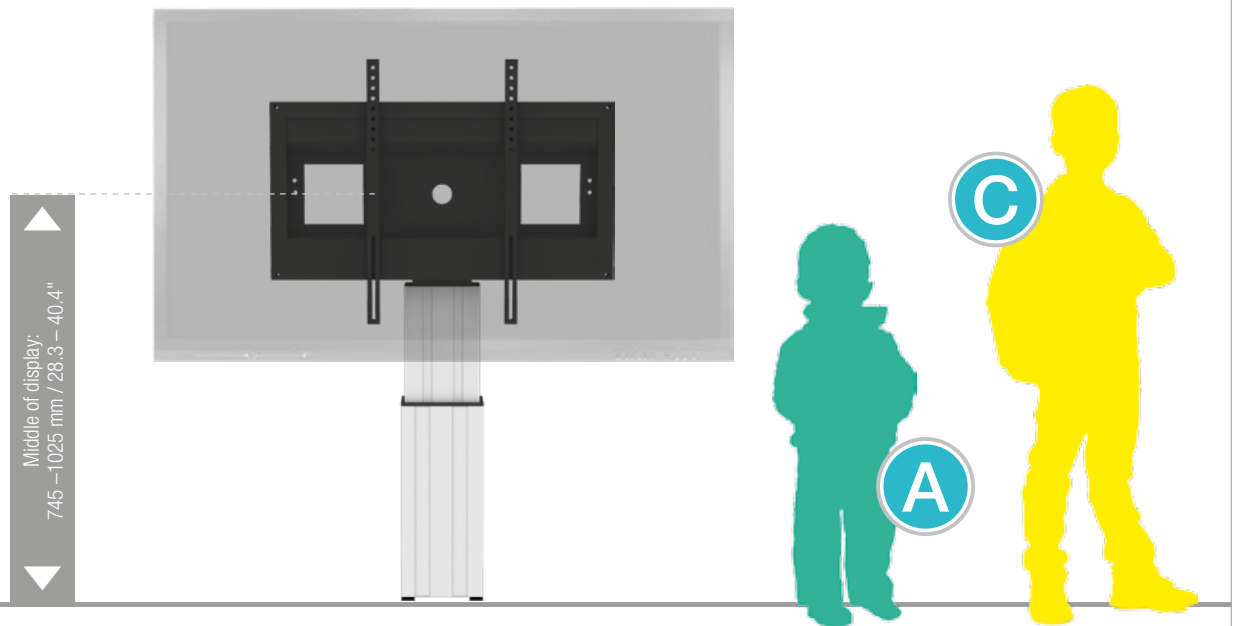

PSTSCETA

Plate to groundfixing

PSTSCETAS

Foot remote control

REM-FOOT

Extender (200 mm / 7.9")

CCE-EXT20

Display securing padlock

SCHLIESS-VH

SIZE INDEX

Department	Kindergarten			Primary school		Secondary school		Adults
	A	B	C	D	E	F	G	
Silhouette	A	B	C	D	E	F	G	
Age (years)	2 – 3	3 – 4	4 – 7	6 – 11	11 – 14	13 – 16	from 16	
Body size (mm / ")	930 – 980 37 – 38.6	1080 – 1210 42.5 – 47.6	1190 – 1420 46.9 – 56	1330 – 1590 52.4 – 62.6	1460 – 1765 57.5 – 69.5	1590 – 1880 62.6 – 74	1740 – 2070 68.5 – 81.5	
Color	Green	Purple	Yellow	Red	Green	Blue		