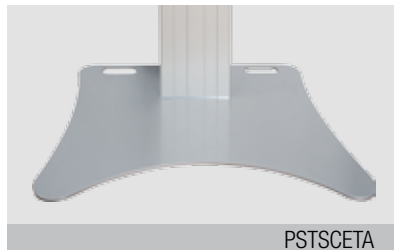

Mr. Arnaud Gielen
Office: +49 6533 75 310
Cell: +49 172 655 84 61
Email: Arnaud@conenmounts.com

PRODUCT FEATURES

- ◆ electrical height adjustable column, natural anodized
- ◆ 280 mm / 11" height adjustment
- ◆ System suitable for wall mounting on massive walls, wall clearance by default 70 mm / 2.8", 4 leveling feet
- ◆ mount for use with 42" – 100" display
- ◆ VESA 200 x 200 up to 800 x 600
- ◆ maximum load approximately 150 kg / 330.7 lbs

HIGHEST POSITION

LOWEST POSITION

DETAIL VIEWS

Pull & release locking brackets for easier mounting of display

Leveling feet

Wired remote control

AVAILABLE ACCESSORIES

Side shelf

LAP4-..

Lockable mini PC bracket

MINI-FUJI

Keyboard shelf

AFSCETAKB

Lockable notebook cabinet

LAP-CAB

Floor plate

PSTSCETA

Plate to groundfixing

PSTSCETAS

Foot remote control

REM-FOOT

Extender (200 mm / 7.9")

CCE-EXT20

Display securing padlock