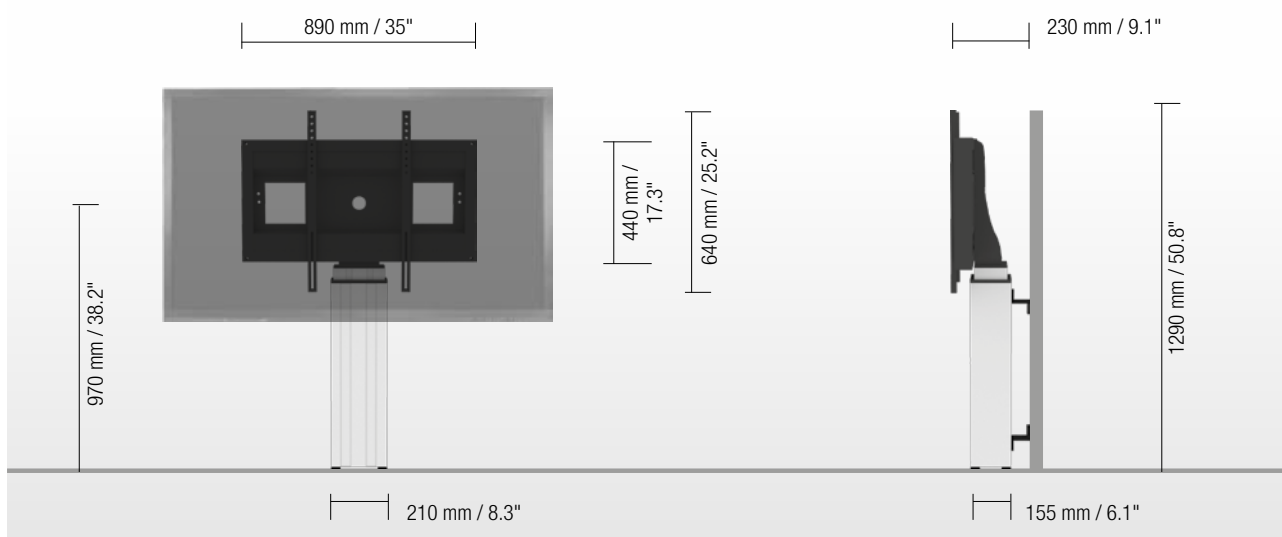

Mr. Arnaud Gielen
Office: +49 6533 75 310
Cell: +49 172 655 84 61
Email: Arnaud@conenmounts.com

PRODUCT FEATURES

- ◆ electrical height adjustable column, natural anodized
- ◆ 500 mm / 19.7" height adjustment
- ◆ System suitable for wall mounting on massive walls, wall clearance by default 70 mm / 2.8", 4 leveling feet
- ◆ mount for use with 42" – 100" display
- ◆ VESA 200 x 200 up to 800 x 600
- ◆ maximum load approximately 150 kg / 330.7 lbs

HIGHEST POSITION

LOWEST POSITION

DETAIL VIEWS

Pull & release locking brackets for easier mounting of display

Leveling feet

Wired remote control

AVAILABLE ACCESSORIES

LAP4-..

Extender (200 mm / 7.9")

SCHLIESS-VH

Display securing padlock

SIZE INDEX

Department	Primary school				Adults		
	Kindergarten		Secondary school				
Silhouette	A	B	C	D	E	F	G
Age (years)	2 – 3	3 – 4	4 – 7	6 – 11	11 – 14	13 – 16	from 16
Body size (mm / ")	930 – 980 37 – 38.6	1080 – 1210 42.5 – 47.6	1190 – 1420 46.9 – 56	1330 – 1590 52.4 – 62.6	1460 – 1765 57.5 – 69.5	1590 – 1880 62.6 – 74	1740 – 2070 68.5 – 81.5
Color	Green	Purple	Yellow	Red	Green	Blue	

PACKING UNITS

Part. no.	Description	Packing dimensions (mm / ")	Net weight (kg / lbs)	Gross weight (kg / lbs)
CCE50-W	electrical height adjustable column, 500 mm / 19.7" height adjustment, L = 700 mm / 27.6"	970 x 270 x 220 / 38.2 x 10.6 x 8.7	18,0 / 39.7	19,5 / 43
AF-SCETA-N	Display mount	160 x 900 x 450 / 6.3 x 35.4 x 17.1	11,7 / 25.8	13,6 / 30
Total weight			28,7 / 63.3	33,1 / 73