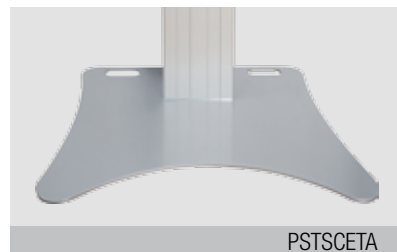

PSTSCETA

Floor plate