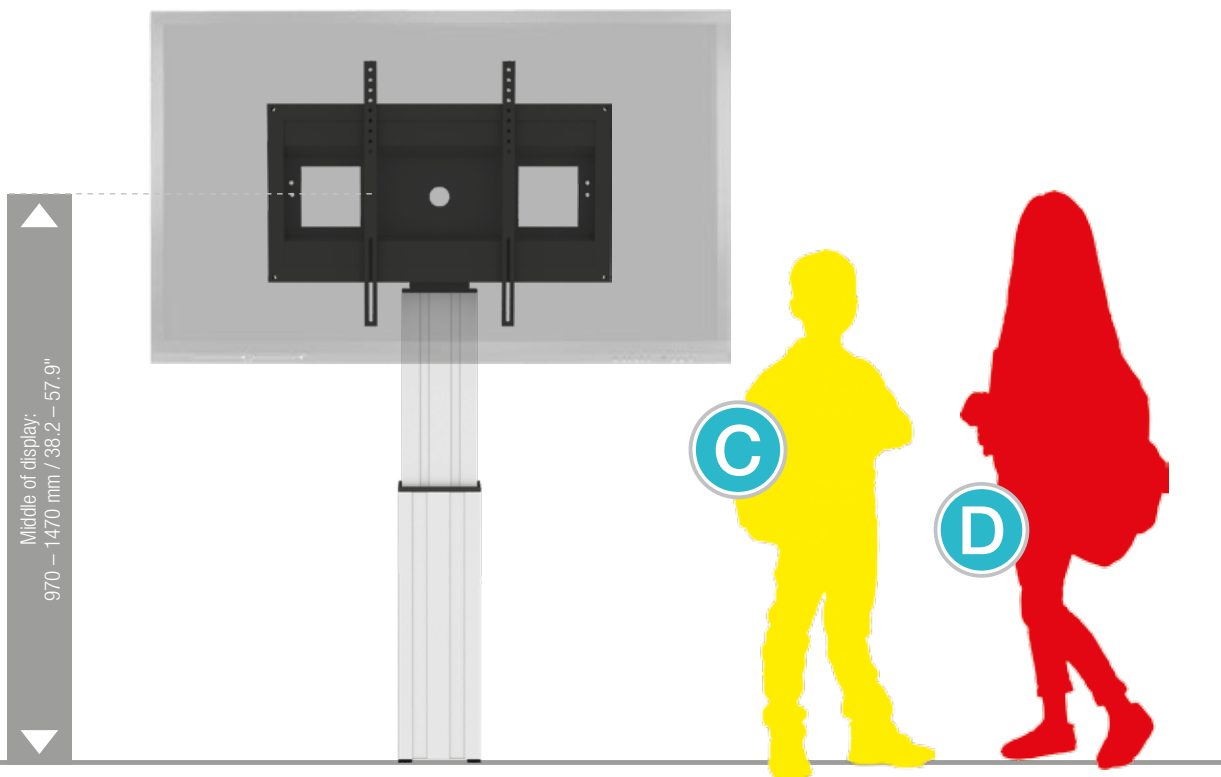

Mr. Arnaud Gielen
Office: +49 6533 75 310
Cell: +49 172 655 84 61
Email: Arnaud@conenmounts.com

PRODUCT FEATURES

- ◆ electrical height adjustable column, natural anodized
- ◆ 500 mm / 19.7" height adjustment
- ◆ System suitable for wall mounting on massive walls, wall clearance by default 70 mm / 2.8", 4 leveling feet
- ◆ mount for use with 42" – 100" display
- ◆ VESA 200 x 200 up to 800 x 600
- ◆ maximum load approximately 150 kg / 330.7 lbs

Lockable notebook cabinet

PSTSCETA

Floor plate

PSTSCETAS

Plate to groundfixing

REM-FOOT

Foot remote control

CCE-EXT20

Extender (200 mm / 7.9")

SCHLIESS-VH

Display securing padlock

SIZE INDEX

Department	Primary school				Adults		
	Kindergarten		Secondary school				
Silhouette	A	B	C	D	E	F	G
Age (years)	2 – 3	3 – 4	4 – 7	6 – 11	11 – 14	13 – 16	from 16
Body size (mm / ")	930 – 980 37 – 38.6	1080 – 1210 42.5 – 47.6	1190 – 1420 46.9 – 56	1330 – 1590 52.4 – 62.6	1460 – 1765 57.5 – 69.5	1590 – 1880 62.6 – 74	1740 – 2070 68.5 – 81.5
Color	Green	Purple	Yellow	Red	Green	Blue	

PACKING UNITS

Part. no.	Description	Packing dimensions (mm / ")	Net weight (kg / lbs)	Gross weight (kg / lbs)
CCE50-W	electrical height adjustable column, 500 mm / 19.7" height adjustment, L = 700 mm / 27.6"	970 x 270 x 220 / 38.2 x 10.6 x 8.7	18,0 / 39.7	19,5 / 43
AF-SCETA-N	Display mount	160 x 900 x 450 / 6.3 x 35.4 x 17.1	11,7 / 25.8	13,6 / 30
Total weight			28,7 / 63.3	33,1 / 73