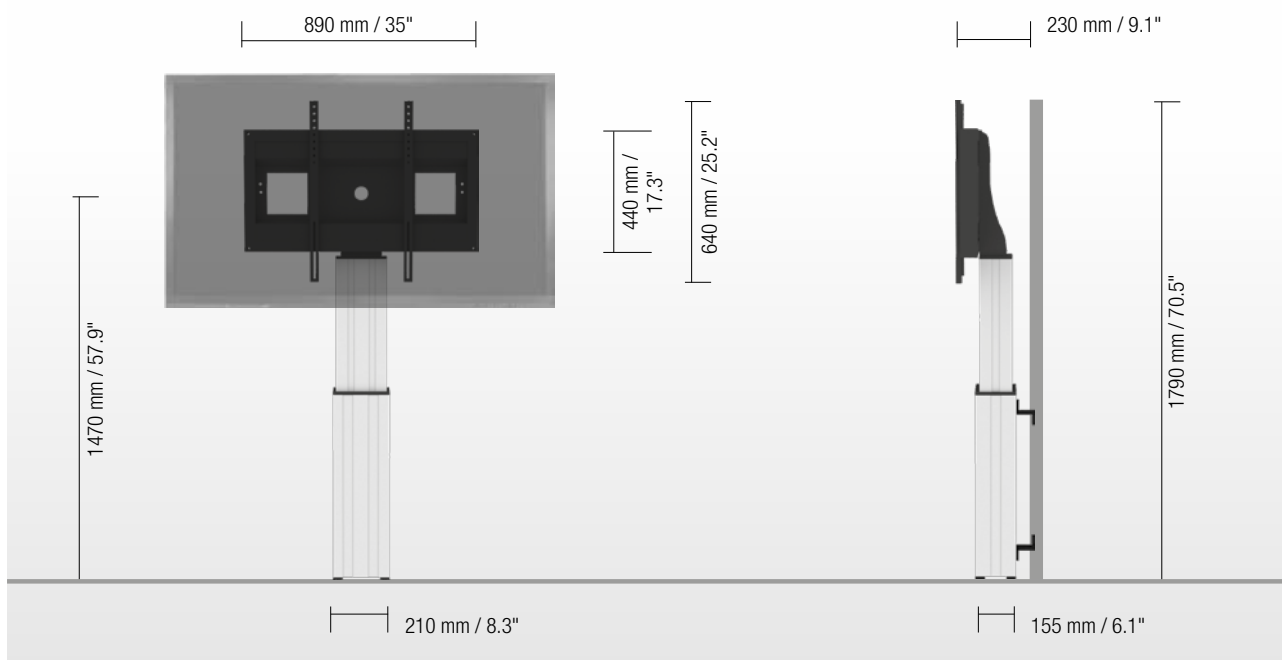

PRODUCT FEATURES

- electrical height adjustable column, natural anodized
- 500 mm / 19.7" height adjustment
- System suitable for wall mounting on massive walls, wall clearance by default 70 mm / 2.8", 4 leveling feet
- mount for use with 42" – 100" display
- VESA 200 x 200 up to 800 x 600
- maximum load approximately 150 kg / 330.7 lbs

HIGHEST POSITION