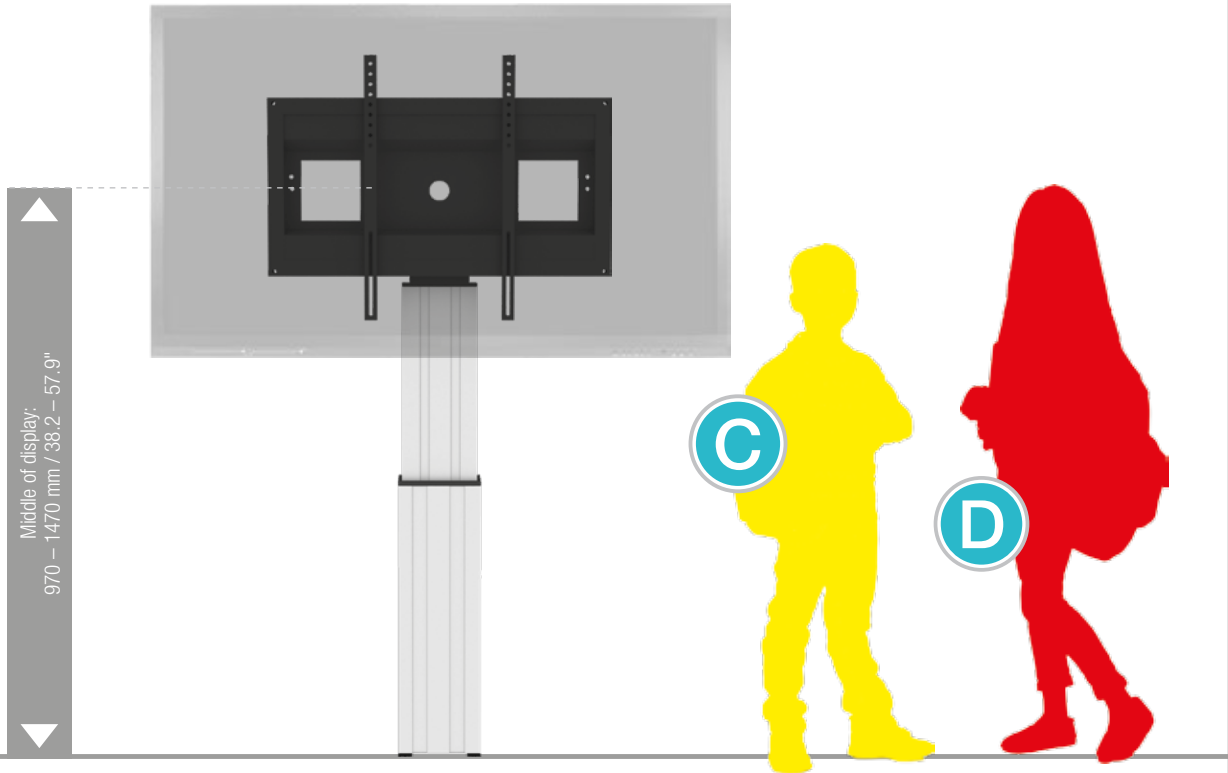

Mr. Arnaud Gielen
Office: +49 6533 75 310
Cell: +49 172 655 84 61
Email: Arnaud@conenmounts.com

PRODUCT FEATURES

- ◆ Electrical height adjustable column, natural anodized
- ◆ 500 mm / 19.7" height adjustment
- ◆ System suitable for wall mounting on massive walls, wall clearance by default 70 mm / 2.8", 4 leveling feet
- ◆ Mount for use with 42" – 100" display
- ◆ VESA 200 x 200 up to 800 x 600
- ◆ Maximum load approximately 150 kg / 330.7 lbs

Lockable notebook cabinet

PSTSCETA

Floor plate

PSTSCETAS

Plate to groundfixing

REM-FOOT

Foot remote control

CCE-EXT20

Extender (200 mm / 7.9")

SCHLIESS-VH

Display securing padlock

SIZE INDEX

Department	Kindergarten			Primary school		Secondary school		Adults
Silhouette	A	B	C	D	E	F	G	
Age (years)	2 – 3	3 – 4	4 – 7	6 – 11	11 – 14	13 – 16	from 16	
Body size (mm / ")	930 – 980 37 – 38.6	1080 – 1210 42.5 – 47.6	1190 – 1420 46.9 – 56	1330 – 1590 52.4 – 62.6	1460 – 1765 57.5 – 69.5	1590 – 1880 62.6 – 74	1740 – 2070 68.5 – 81.5	
Color	Green	Purple	Yellow	Red	Light Green	Blue		

PACKING UNITS

Item no.	Description	Packing dimensions (mm / ")	Net weight (kg / lbs)	Gross weight (kg / lbs)
CCE50-W	Electrical height adjustable column, 500 mm / 19.7" height adjustment, L = 700 mm / 27.6"	970 x 270 x 220 / 38.2 x 10.6 x 8.7	18,0 / 39.7	19,5 / 43
AF-SCETA-N	Display mount	160 x 900 x 450 / 6.3 x 35.4 x 17.1	11,7 / 25.8	13,6 / 30
Total weight			28,7 / 63.3	33,1 / 73