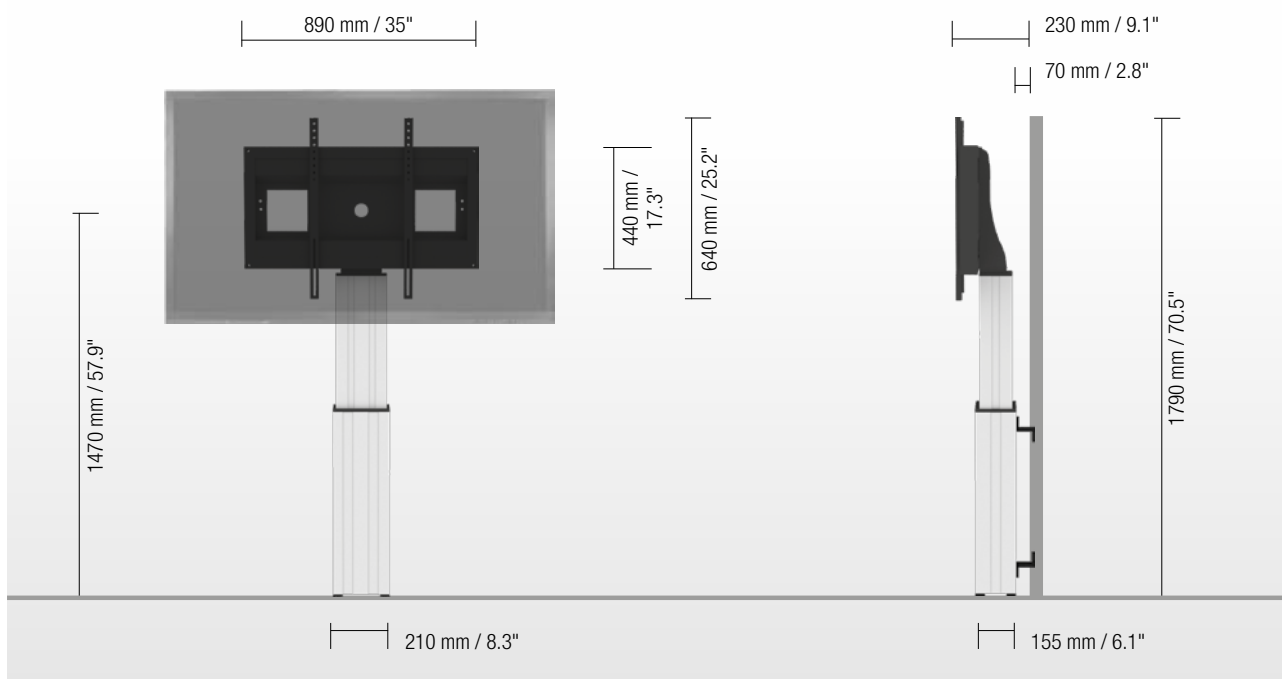

PRODUCT FEATURES

- Electrical height adjustable column, natural anodized
- 500 mm / 19.7" height adjustment
- System suitable for wall mounting on massive walls, wall clearance by default 70 mm / 2.8", 4 leveling feet
- Mount for use with 42" – 100" display
- VESA 200 x 200 up to 800 x 600
- Maximum load approximately 150 kg / 330.7 lbs

HIGHEST POSITION