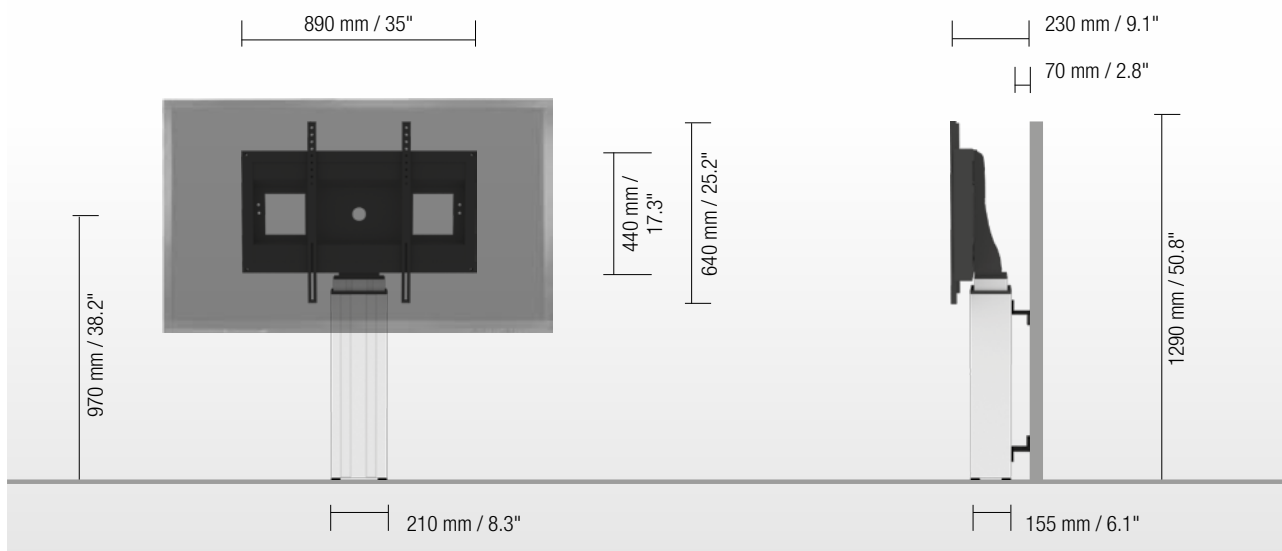

Mr. Arnaud Gielen
Office: +49 6533 75 310
Cell: +49 172 655 84 61
Email: Arnaud@conenmounts.com

PRODUCT FEATURES

- ◆ Electrical height adjustable column, natural anodized
- ◆ 500 mm / 19.7" height adjustment
- ◆ System suitable for wall mounting on massive walls, wall clearance by default 70 mm / 2.8", 4 leveling feet
- ◆ Mount for use with 42" – 100" display
- ◆ VESA 200 x 200 up to 800 x 600
- ◆ Maximum load approximately 150 kg / 330.7 lbs

HIGHEST POSITION

LOWEST POSITION

DETAIL VIEWS

Pull & release locking brackets for easier mounting of display

Leveling feet

Wired remote control

AVAILABLE ACCESSORIES

LAP4-..

Extender (200 mm / 7.9")

SCHLIESS-VH

Display securing padlock

SIZE INDEX

Department	Kindergarten			Primary school		Secondary school		Adults
Silhouette	A	B	C	D	E	F	G	
Age (years)	2 – 3	3 – 4	4 – 7	6 – 11	11 – 14	13 – 16	from 16	
Body size (mm / ")	930 – 980 37 – 38.6	1080 – 1210 42.5 – 47.6	1190 – 1420 46.9 – 56	1330 – 1590 52.4 – 62.6	1460 – 1765 57.5 – 69.5	1590 – 1880 62.6 – 74	1740 – 2070 68.5 – 81.5	
Color	Green	Purple	Yellow	Red	Light Green	Blue		

PACKING UNITS

Item no.	Description	Packing dimensions (mm / ")	Net weight (kg / lbs)	Gross weight (kg / lbs)
CCE50-W	Electrical height adjustable column, 500 mm / 19.7" height adjustment, L = 700 mm / 27.6"	970 x 270 x 220 / 38.2 x 10.6 x 8.7	18,0 / 39.7	19,5 / 43
AF-SCETA-N	Display mount	160 x 900 x 450 / 6.3 x 35.4 x 17.1	11,7 / 25.8	13,6 / 30
Total weight			28,7 / 63.3	33,1 / 73