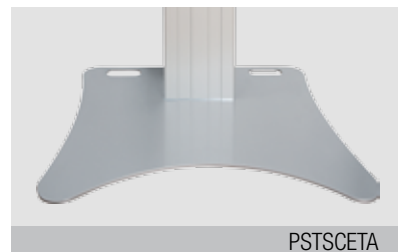

PSTSCETA

Floor plate