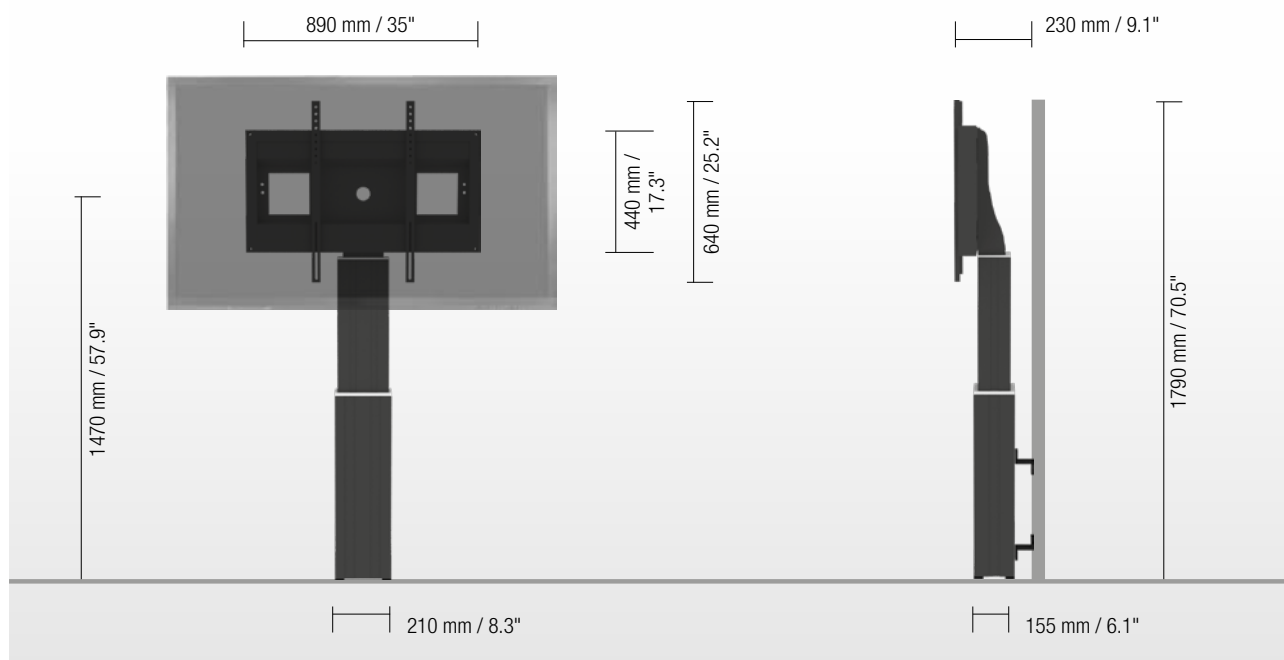

Mr. Arnaud Gielen
Office: +49 6533 75 310
Cell: +49 172 655 84 61
Email: Arnaud@conenmounts.com

PRODUCT FEATURES

- ◆ electrical height adjustable column, black anodized
- ◆ 500 mm / 19.7" height adjustment
- ◆ System suitable for wall mounting on massive walls, wall clearance by default 70 mm / 2.8", 4 leveling feet
- ◆ mount for use with 42" – 100" display
- ◆ VESA 200 x 200 up to 800 x 600
- ◆ maximum load approximately 150 kg / 330.7 lbs

HIGHEST POSITION

LOWEST POSITION

DETAIL VIEWS

Pull & release locking brackets for easier mounting of display

Leveling feet

Wired remote control

AVAILABLE ACCESSORIES

Side shelf

LAP-CAB

Floor plate

PSTSCETA

Plate to groundfixing

PSTSCETAS

Foot remote control

REM-FOOT

Extender (200 mm / 7.9")

PACKING UNITS

Part. no.	Description	Packing dimensions (mm / ")	Net weight (kg / lbs)	Gross weight (kg / lbs)
CCE50B-W	electrical height adjustable column, 500 mm / 19.7" height adjustment, L = 700 mm / 27.6"	970 x 270 x 220 / 38.2 x 10.6 x 8.7	18,0 / 39.7	19,5 / 43
AF-SCETA-N	Display mount	160 x 900 x 450 / 6.3 x 35.4 x 17.1	11,7 / 25.8	13,6 / 30
Total weight			28,7 / 63.3	33,1 / 73