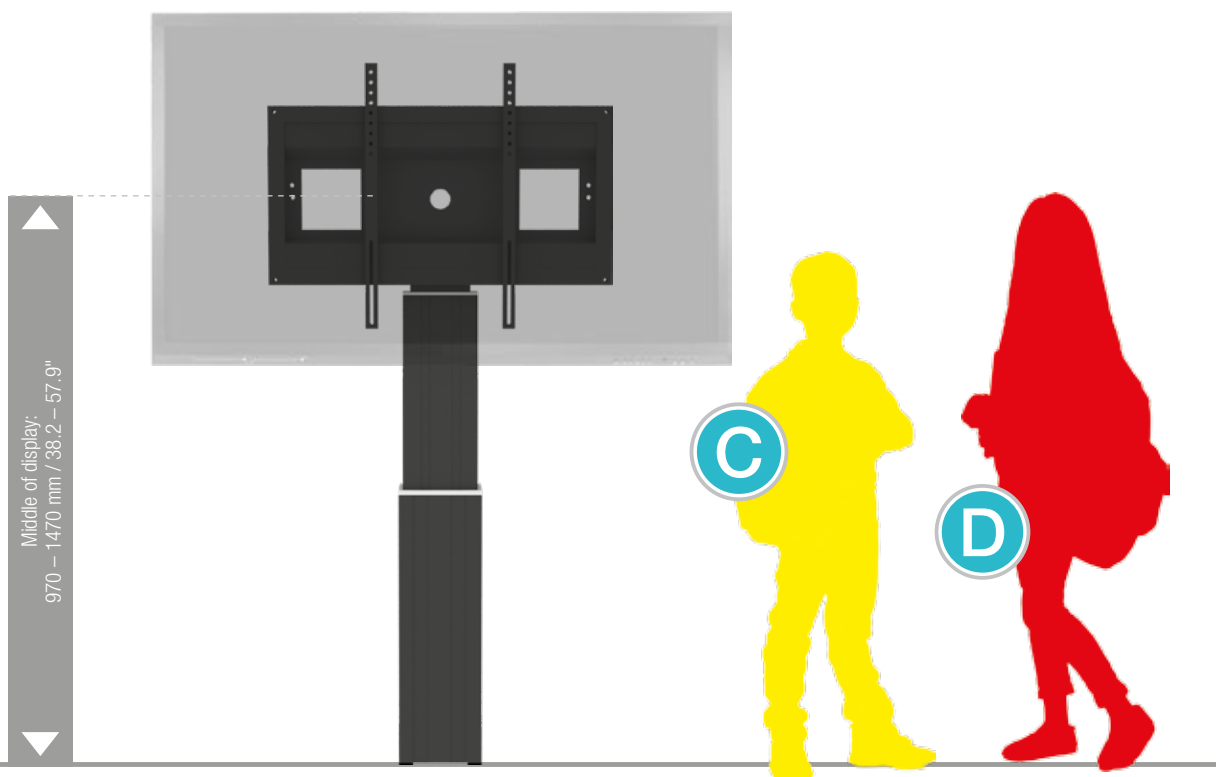

Mr. Arnaud Gielen
Office: +49 6533 75 310
Cell: +49 172 655 84 61
Email: Arnaud@conenmounts.com

PRODUCT FEATURES

- ◆ electrical height adjustable column, black anodized
- ◆ 500 mm / 19.7" height adjustment
- ◆ System suitable for wall mounting on massive walls, wall clearance by default 70 mm / 2.8", 4 leveling feet
- ◆ mount for use with 42" – 100" display
- ◆ VESA 200 x 200 up to 800 x 600
- ◆ maximum load approximately 150 kg / 330.7 lbs

HIGHEST POSITION

LOWEST POSITION

DETAIL VIEWS

Pull & release locking brackets for easier mounting of display

Leveling feet

Wired remote control

AVAILABLE ACCESSORIES

Side shelf

LAP-CAB

Floor plate

PSTSCETA

Plate to groundfixing

PSTSCETAS

Foot remote control

REM-FOOT

Extender (200 mm / 7.9")

CCE-EXT20

Display securing padlock

SCHLISS-VH

SIZE INDEX

Department	Kindergarten			Primary school		Secondary school		Adults
	A	B	C	D	E	F	G	
Silhouette								
Age (years)	2 – 3	3 – 4	4 – 7	6 – 11	11 – 14	13 – 16	from 16	
Body size (mm / ")	930 – 980 37 – 38.6	1080 – 1210 42.5 – 47.6	1190 – 1420 46.9 – 56	1330 – 1590 52.4 – 62.6	1460 – 1765 57.5 – 69.5	1590 – 1880 62.6 – 74	1740 – 2070 68.5 – 81.5	
Color								