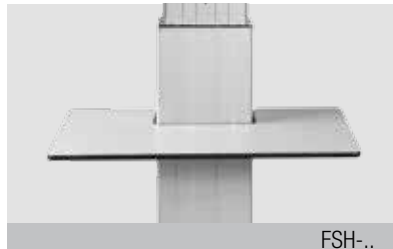

Mr. Arnaud Gielen
Office: +49 6533 75 310
Cell: +49 172 655 84 61
Email: Arnaud@conenmounts.com

PRODUCT FEATURES

- ◆ electrical height adjustable column, black anodized
- ◆ 500 mm / 19.7" height adjustment
- ◆ System suitable for wall mounting on massive walls, wall clearance by default 70 mm / 2.8", 4 leveling feet
- ◆ mount for use with 42" – 100" display
- ◆ VESA 200 x 200 up to 800 x 600
- ◆ maximum load approximately 150 kg / 330.7 lbs

HIGHEST POSITION

LOWEST POSITION

DETAIL VIEWS

Pull & release locking brackets for easier mounting of display

Leveling feet

Wired remote control

AVAILABLE ACCESSORIES

Side shelf

LAP4-..

Front shelf

FSH-..

Lockable mini PC bracket

MINI-FUJI

Keyboard shelf

AFSCETAKB

Lockable notebook cabinet