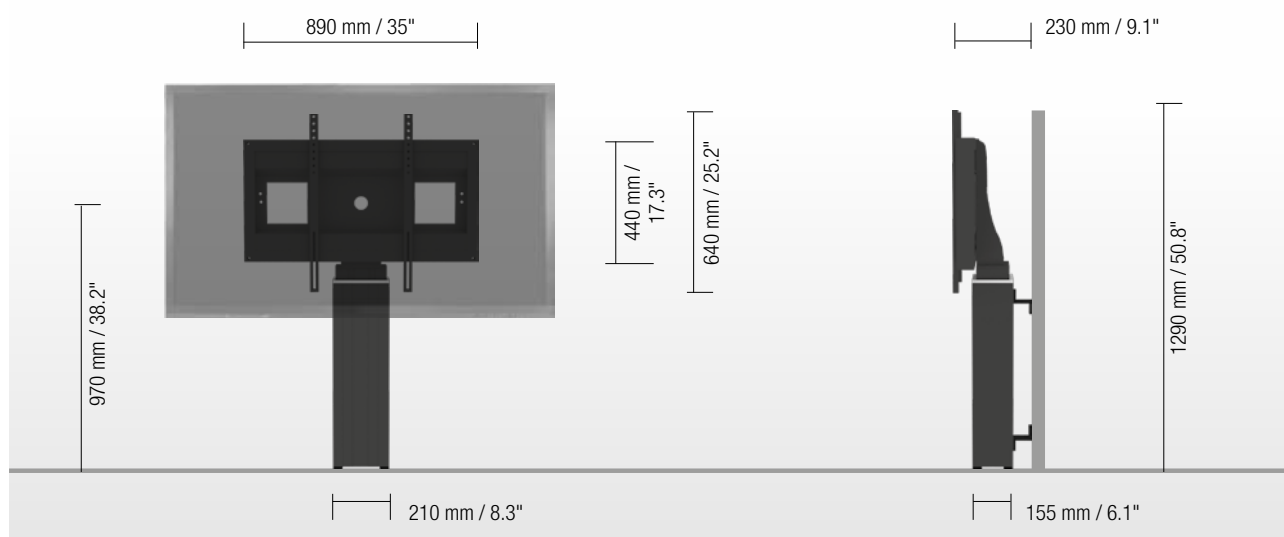

Mr. Arnaud Gielen
Office: +49 6533 75 310
Cell: +49 172 655 84 61
Email: Arnaud@conenmounts.com

PRODUCT FEATURES

- ◆ electrical height adjustable column, black anodized
- ◆ 500 mm / 19.7" height adjustment
- ◆ System suitable for wall mounting on massive walls, wall clearance by default 70 mm / 2.8", 4 leveling feet
- ◆ mount for use with 42" – 100" display
- ◆ VESA 200 x 200 up to 800 x 600
- ◆ maximum load approximately 150 kg / 330.7 lbs

HIGHEST POSITION

LOWEST POSITION

DETAIL VIEWS

Pull & release locking brackets for easier mounting of display

Leveling feet

Wired remote control

AVAILABLE ACCESSORIES

Side shelf

CCE-EXT20

Display securing padlock

SCHLISS-VH

SIZE INDEX

Department	Kindergarten			Primary school		Secondary school		Adults
	A	B	C	D	E	F	G	
Silhouette								
Age (years)	2 – 3	3 – 4	4 – 7	6 – 11	11 – 14	13 – 16	from 16	
Body size (mm / ")	930 – 980 37 – 38.6	1080 – 1210 42.5 – 47.6	1190 – 1420 46.9 – 56	1330 – 1590 52.4 – 62.6	1460 – 1765 57.5 – 69.5	1590 – 1880 62.6 – 74	1740 – 2070 68.5 – 81.5	
Color								

PACKING UNITS

Part. no.	Description	Packing dimensions (mm / ")	Net weight (kg / lbs)	Gross weight (kg / lbs)
CCE50B-W	electrical height adjustable column, 500 mm / 19.7" height adjustment, L = 700 mm / 27.6"	970 x 270 x 220 / 38.2 x 10.6 x 8.7	18,0 / 39.7	19,5 / 43
AF-SCETA-N	Display mount	160 x 900 x 450 / 6.3 x 35.4 x 17.1	11,7 / 25.8	13,6 / 30
Total weight			28,7 / 63.3	33,1 / 73