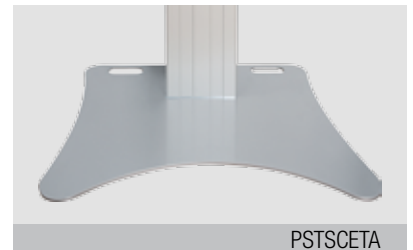

Mr. Arnaud Gielen
Office: +49 6533 75 310
Cell: +49 172 655 84 61
Email: Arnaud@conenmounts.com

PRODUCT FEATURES

- ◆ electrical height adjustable column, black anodized
- ◆ 500 mm / 19.7" height adjustment
- ◆ System suitable for wall mounting on massive walls, wall clearance by default 70 mm / 2.8", 4 leveling feet
- ◆ mount for use with 42" – 100" display
- ◆ VESA 200 x 200 up to 800 x 600
- ◆ maximum load approximately 150 kg / 330.7 lbs

HIGHEST POSITION

LOWEST POSITION

DETAIL VIEWS

Pull & release locking brackets for easier mounting of display

Leveling feet

Wired remote control

AVAILABLE ACCESSORIES

Side shelf

LAP4-..

Front shelf

FSH-..

Lockable mini PC bracket

MINI-FUJI

Keyboard shelf

AFSCETAKB

Lockable notebook cabinet

LAP-CAB

Floor plate

PSTSCETA

Plate to groundfixing

PSTSCETAS

Foot remote control

REM-FOOT

Extender (200 mm / 7.9")