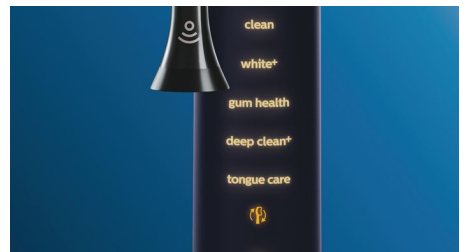

BrushSync mode pairing

Wondering which mode and intensity you should use? Wonder no longer. A microchip in your brush head tells your DiamondClean Smart which one you're using. So if you click on a gum-care brush head, for example, your toothbrush knows to select the optimal mode and intensity to provide gentle yet effective care for your gums. All you need to do is to press the power button.