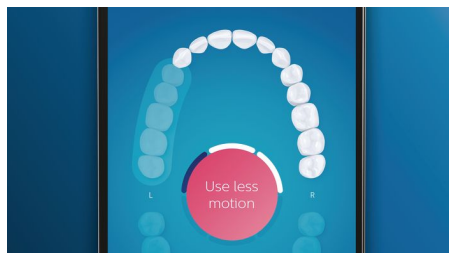

TongueCare+ tongue brush

Click on the TongueCare+ tongue brush to gently remove odour-causing bacteria from the pores of your tongue. Its 240 specially designed MicroBristles get between all your tongue's ridges and grooves to remove bacteria and debris that lead to bad breath. Team with our antibacterial BreathRx tongue spray for superior cleaning and super-fresh breath.

Focus areas and goal-setting

Any problem areas your dentist has pointed out? We'll highlight them on your in-app 3D mouth map and remind you to pay extra attention to these areas.

Never miss a spot

The Philips Sonicare app lets you know when you've achieved a thorough clean and coaches you to be a better, more mindful brusher.

Easy does it

With an electric toothbrush, you let the brush do the work. We've built a scrubbing sensor into your handle as a gentle reminder to reduce scrubbing. This way, you can improve your technique and get a gentler, more effective clean.