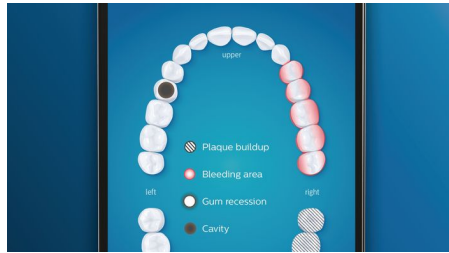

Care for your gums

Click on the G3 Premium Gum Care brush head to improve your gum health. Its smaller size and targeted gumline bristles deliver gentle yet effective cleaning along the gum line, where gum disease starts. It's clinically proven to deliver up to 100% less gum inflammation* and up to 7 x healthier gums in just two weeks.*

Whiter teeth, fast

Click on the W3 Premium White brush head to remove surface stains and reveal your whitest smile. With its densely packed central stain removal bristles, it's clinically proven to remove up to 100% more stains in just three days.**

TongueCare+ tongue brush

Click on the TongueCare+ tongue brush to gently remove odour-causing bacteria from the pores of your tongue. Its 240 specially designed MicroBristles get between all your tongue's ridges and grooves to remove bacteria and debris that lead to bad breath. Team with our antibacterial BreathRx tongue spray for superior cleaning and super-fresh breath.

Focus areas and goal-setting

Any problem areas your dentist has pointed out? We'll highlight them on your in-app 3D mouth map and remind you to pay extra attention to these areas.

Never miss a spot

The Philips Sonicare app lets you know when you've achieved a thorough clean and coaches you to be a better, more mindful brusher.