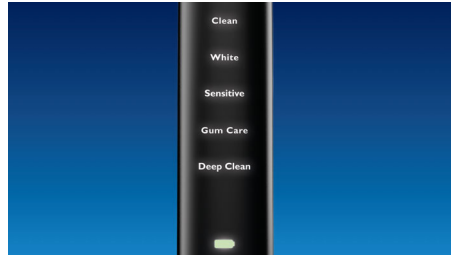

Guides you to follow dental recommendations

- 5 modes: Clean, White, Sensitive, Gum Care, Deep Clean

Designed around you

- Illuminated display
- Three-week battery life
- Dual charging system

PHILIPS
sonicare

Highlights

DiamondClean brush head

DiamondClean toothbrush head, Philips Sonicare's best whitening brush head, has diamond shaped, medium stiffness bristles to effectively yet gently scrape away plaque. This Philips Sonicare electric toothbrush provides an exceptional cleaning and whiter teeth compared to a manual toothbrush.

AdaptiveClean brush head

Soft, flexible sides made of rubber allow the bristles to conform to the unique shape of patients' teeth and gums to provide up to 4x more surface contact*. The brush head's flexibility helps the bristles gently track along the gumline and absorb excessive brushing pressure. Enhanced sweeping motion delivers a unique in-mouth feel and superior cleaning along the gumline and in hard-to-reach areas*. Proven to remove 10x more plaque than a manual toothbrush in hard-to-reach areas*.

Five brushing modes

Includes the stain-removing White mode, clinically proven to whiten teeth in as little as one week.

Deep Clean mode

Our all-new Deep Clean mode delivers an exceptional clean in hard-to-reach places. The unique motion of the brush head in this mode plus an extended three-minute brushing time makes it the ideal choice when you want to pay extra attention to trouble spots.