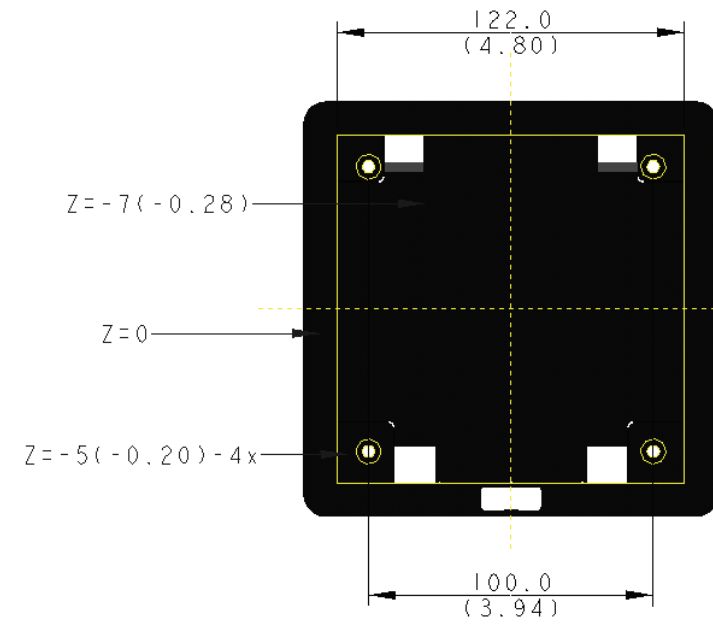

# U2412M External Dimension

Nominal Dimensions  
Unit: mm (inch)

Back view of Monitor without stand