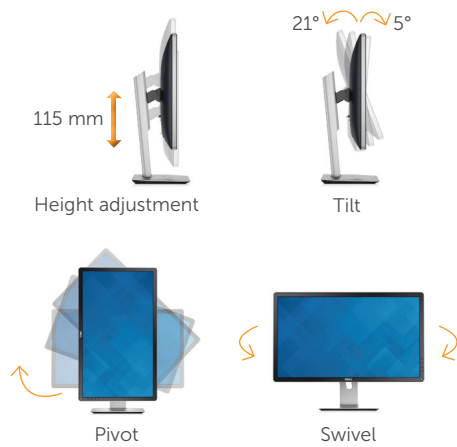

- Enjoy brilliant screen clarity on a 23.8 screen with premium QHD resolution (2560 x 1440).
- See more content with 1.77 times more details than Full HD.
- View vivid, vibrant colors with 99% sRGB color coverage.
- Work with consistent color across a wide 178°/178° viewing angle.

For more information visit
www.dell.com/monitors

Thank you
for making
Dell Monitors

#1
worldwide*

Easily adjust the panel to your preferred viewing position to work the way you like.

Connectivity

- A** AC power connector
- B** DisplayPort
- C** HDMI port
- D** VGA
- E** USB upstream
- F** USB downstream
- G** Stand lock
- H** Sound bar mounting slots

Dell 24 Monitor | P2416D

Display

Model number	P2416D
Viewable image size (diagonal)	60.33 cm (23.75 inches)
Active display area	
Horizontal	526.85 ± 1.15 mm (20.74 ± 0.05 inches)
Vertical	296.35 ± 0.65 mm (11.67 ± 0.03 inches)
Maximum resolution	QHD 2560 x 1440 at 60 Hz
Aspect ratio	16:9
Pixel pitch	0.205 mm x 0.205 mm
Brightness (typical)	300 cd/m ²
Color gamut (typical)	99% sRGB
Color depth	16.78 million colors
Contrast ratio (typical)	1000:1
Dynamic contrast ratio (max)	2 million:1
Viewing angle (typical) (vertical/horizontal)	178° / 178°
Response time (typical)	Fast mode: 6 ms gray-to-gray (typical) Normal mode: 8 ms gray-to-gray (typical)
Panel technology	In-plane switching, anti-glare
Backlight	LED
Speakers (optional)	Dell Speaker Bar AC511