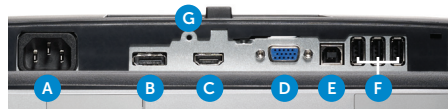

For more information visit
www.dell.com/monitors

Thank you
for making
Dell Monitors

#1
worldwide*

Easily adjust the panel to your preferred viewing position to work the way you like.

Connectivity

- A** AC power connector
- B** DisplayPort
- C** HDMI port
- D** VGA
- E** USB upstream
- F** USB downstream
- G** Stand lock
- H** Sound bar mounting slots

Connectivity

Connectors | 1 x DisplayPort 1.2³, 1 x HDMI 1.4, 1 x VGA, 4 x USB 2.0

Design features

Stand	Height-adjustable stand, tilt (typical: 5° forward or 21° backward), pivot, swivel and built in cable-management
VESA mounting support (wall mount kit sold separately)	Dell Quick Release feature (100 mm x 100 mm)
Security	Security lock slot (security lock not included)