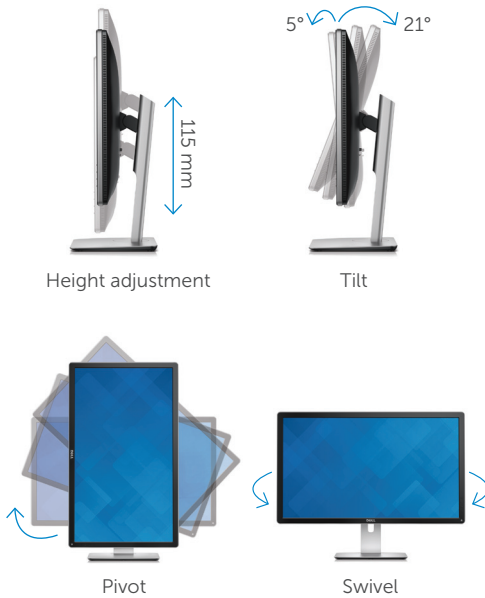

Fully adjustable P2715Q offers multiple ways to adjust to your preferred viewing position:

Connectivity

A AC power connector	F Audio line-out
B HDMI (MHL)	G USB upstream
C DisplayPort in	H USB downstream (4)
D Mini DisplayPort in	I Stand lock
E DisplayPort out