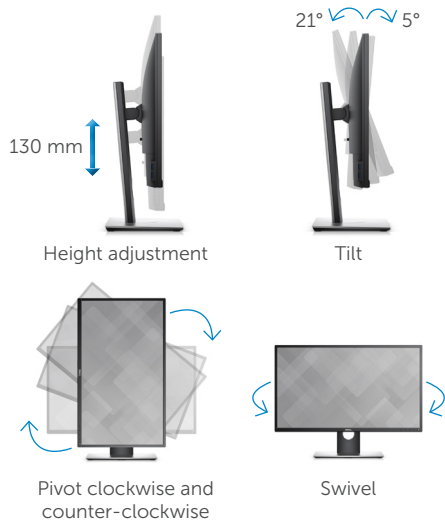

Thank you for making Dell Monitors

#1 worldwide*

For more information visit www.dell.com/monitors

Easily adjust the panel to your preferred viewing position.

Connectors

- A** Power cable connector
- B** HDMI
- C** DisplayPort
- D** VGA
- E** USB upstream
- F** USB downstream
- G** Stand lock feature

Dell 27 Monitor | P2717H

Display	
Model number	P2717H
Viewable image size (diagonal)	68.6 cm (27 inches)
Active display area	
Horizontal	597.92 mm (23.54 inches)
Vertical	336.30 mm (13.24 inches)
Maximum resolution	1920 x 1080 at 60 Hz
Aspect ratio	16:9
Pixel pitch	0.311 mm x 0.311 mm
Brightness (typical)	300 cd/m ²
Color gamut (typical)	82% ¹
Color depth	16.7 million colors
Contrast ratio (typical)	1000:1
Mega dynamic contrast ratio	4 million:1
Viewing angle (typical) (vertical/horizontal)	178°/178°
Response time (typical)	6 ms gray-to-gray (typical)
Panel technology, surface	In-plane switching
Backlight	LED
Bezel color	Black

Connectivity	
Connectors	DisplayPort 1.2, HDMI 1.4, VGA, 2 x USB 3.0 (side), 2 x USB 2.0 (bottom)

Features	
Stand	Tilt (Typical: 5° forward or 21° backward), pivot (90°), swivel (45°), height adjustable (130 mm)
Security	Security lock slot (security lock not included)
VESA mounting support (wall mount kit sold separately)	Dell Quick Release feature (100 x 100 mm)
Other	ComfortView, Dell DisplayManager with Easy Arrange, narrow bezel, stepped feature

Dimensions (with stand)	
Height (compressed ~ extended)	415.3 mm ~ 544.9 mm (16.35 inches ~ 21.45 inches)
Width	621.1 mm (24.45 inches)
Depth	200.3 mm (7.89 inches)

Weight	
Weight (panel only – no stand)	4.58 kg (10.10 lb)
Weight (with stand)	7.44 kg (16.40 lb)
Shipping weight	9.76 kg (21.52 lb)