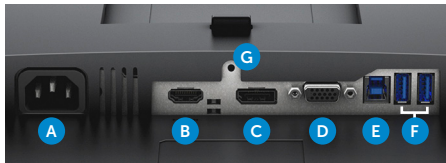

Thank you for making Dell Monitors

#1 worldwide*

For more information visit www.dell.com/monitors

Easily adjust the panel to your preferred viewing position.

Connectors

- A** Power cable connector
- B** HDMI
- C** DisplayPort
- D** VGA
- E** USB upstream
- F** USB downstream
- G** Stand lock feature

What's in the box?

Components

- Monitor panel
- Stand (riser and base)

Cables

- Power cable (varies by country)
- VGA, DisplayPort, USB 3.0 upstream cables

Documentation

- Drivers and documentation media (CD)
- Quick Setup Guide
- Safety and regulatory information

Connectivity	
Connectors	DisplayPort 1.2, HDMI 1.4, VGA, 2 x USB 3.0 (side), 2 x USB 2.0 (bottom)

Features	
Stand	Tilt (Typical: 5° forward or 21° backward), pivot (90°), swivel (45°), height adjustable (130 mm)
Security	Security lock slot (security lock not included)
VESA mounting support (wall mount kit sold separately)	Dell Quick Release feature (100 x 100 mm)
Other	ComfortView, Dell DisplayManager with Easy Arrange, narrow bezel, stepped feature