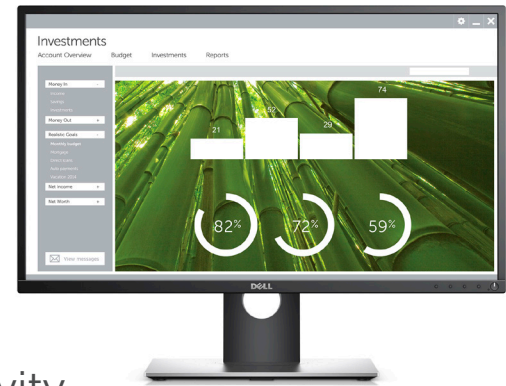

Dell 27 Monitor P2717H

The smart choice to help boost productivity with more comfort and convenience.

Enhanced productivity

Help boost your productivity with this 27" 16:9 aspect ratio monitor.

- Enjoy a better visual experience with a slim border design — great for multi-monitor setups.
- Efficiently auto apply predefined color settings for various applications via Dell Auto Mode.
- Easily tile and view your software applications side by side with the Dell Easy Arrange feature.
- Reduce desk clutter with integrated power and cable management.

Improved comfort

Work the way you like, comfortably.

- Adjust your view with flexible adjustability features including tilt, pivot, swivel and height-adjustable stand.
- See images clearly with consistent colors across an ultrawide viewing angle.
- Optimize eye comfort with a flicker-free screen and ComfortView feature⁶ which minimizes blue light emission.
- Enjoy added convenience and usability thanks to two easily accessible USB 3.0 ports located on the side of the monitor.

Dell 27 Monitor | P2717H

Display	
Model number	P2717H
Viewable image size (diagonal)	68.6 cm (27 inches)
Active display area	
Horizontal	597.92 mm (23.54 inches)
Vertical	336.30 mm (13.24 inches)
Maximum resolution	1920 x 1080 at 60 Hz
Aspect ratio	16:9
Pixel pitch	0.311 mm x 0.311 mm
Brightness (typical)	300 cd/m ²
Color gamut (typical)	82% ¹
Color depth	16.7 million colors
Contrast ratio (typical)	1000:1
Mega dynamic contrast ratio	4 million:1
Viewing angle (typical) (vertical/horizontal)	178°/178°
Response time (typical)	6 ms gray-to-gray (typical)
Panel technology, surface	In-plane switching
Backlight	LED
Bezel color	Black