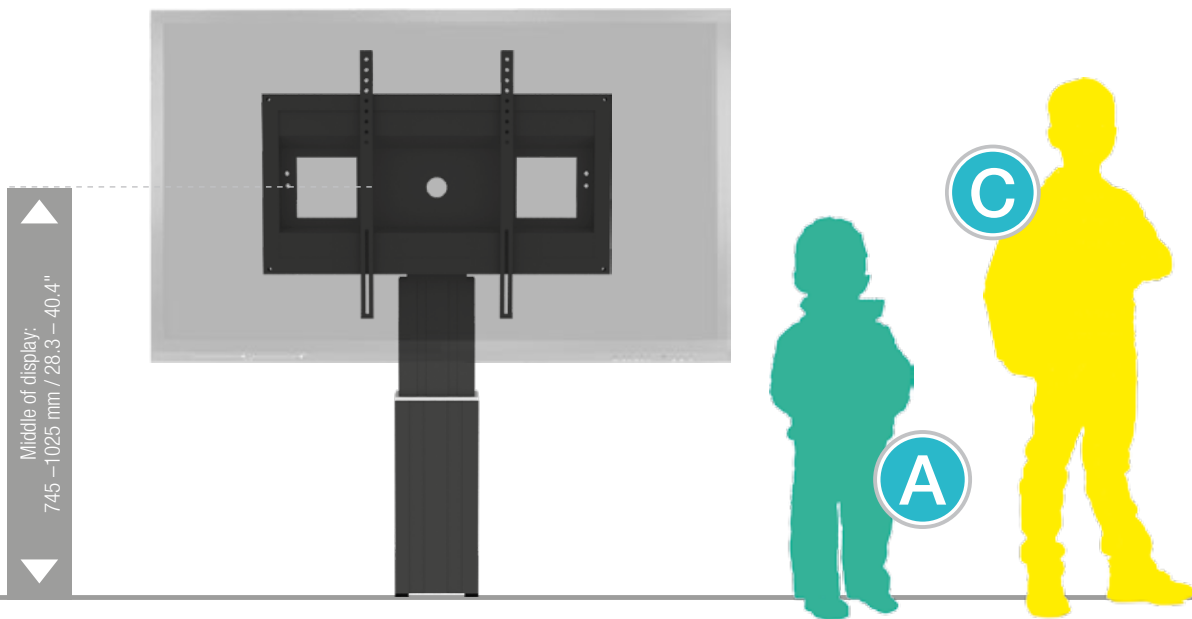

HIGHEST POSITION

LOWEST POSITION

DETAIL VIEWS

Pull & release locking brackets for easier mounting of display

Leveling feet

Wired remote control

AVAILABLE ACCESSORIES

Side shelf

PSTSCETA

Plate to groundfixing

PSTSCETAS

Foot remote control

REM-FOOT

Extender (200 mm / 7.9")

CCE-EXT20

Display securing padlock

SCHLIESS-VH

SIZE INDEX

Department	Kindergarten			Primary school		Secondary school		Adults
	A	B	C	D	E	F	G	
Silhouette	A	B	C	D	E	F	G	
Age (years)	2 – 3	3 – 4	4 – 7	6 – 11	11 – 14	13 – 16	from 16	
Body size (mm / ")	930 – 980 37 – 38.6	1080 – 1210 42.5 – 47.6	1190 – 1420 46.9 – 56	1330 – 1590 52.4 – 62.6	1460 – 1765 57.5 – 69.5	1590 – 1880 62.6 – 74	1740 – 2070 68.5 – 81.5	
Color	Green	Purple	Yellow	Red	Green	Blue		