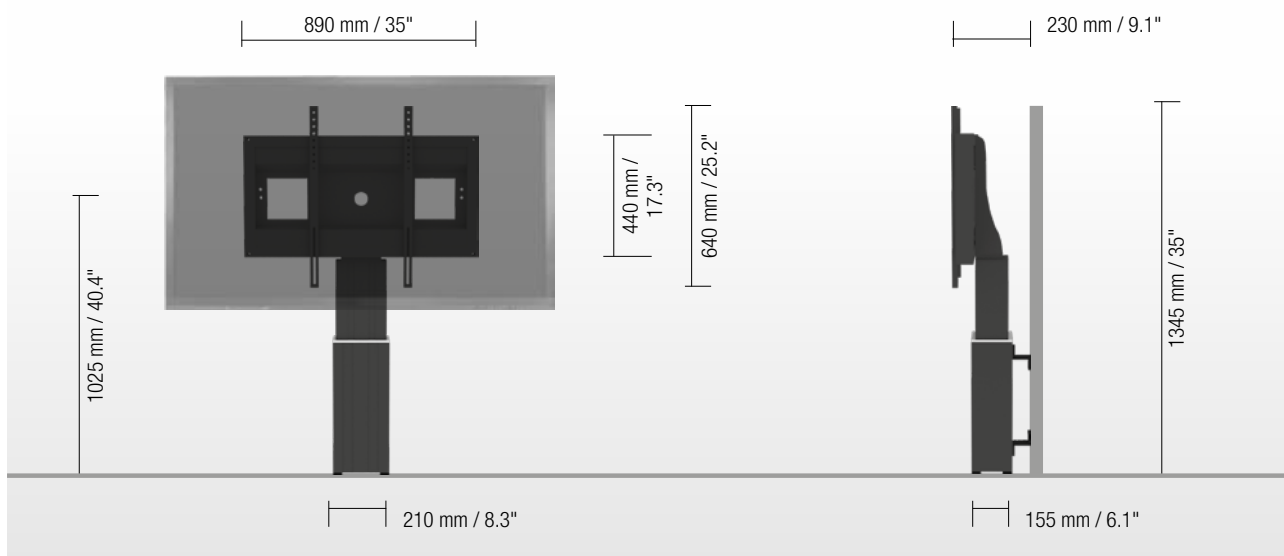

PRODUCT FEATURES

- electrical height adjustable column, black anodized
- 280 mm / 11" height adjustment
- System suitable for wall mounting on massive walls, wall clearance by default 70 mm / 2.8", 4 leveling feet
- mount for use with 42" – 100" display
- VESA 200 x 200 up to 800 x 600
- maximum load approximately 150 kg / 330.7 lbs

HIGHEST POSITION