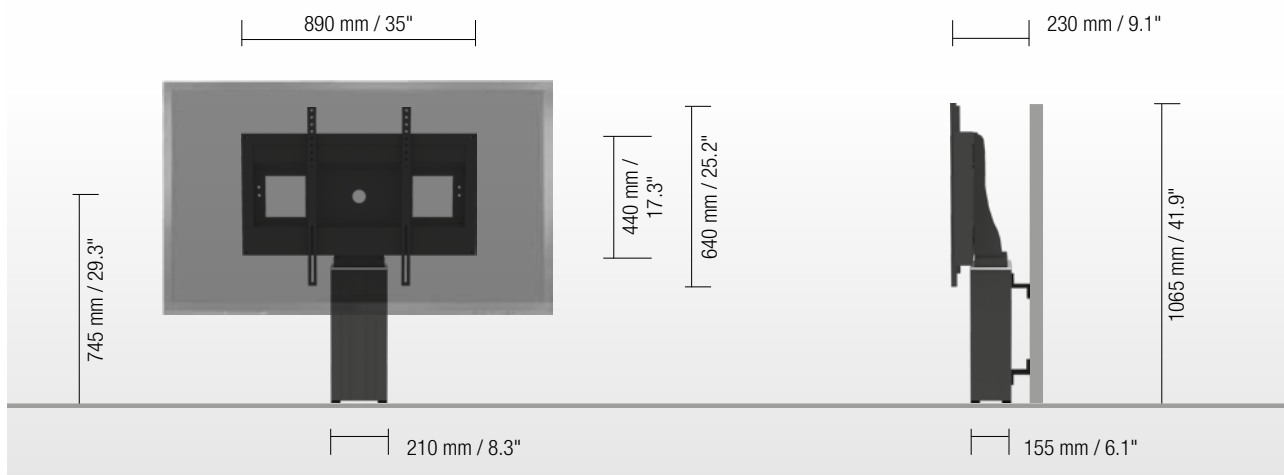

Mr. Arnaud Gielen
Office: +49 6533 75 310
Cell: +49 172 655 84 61
Email: Arnaud@conenmounts.com

PRODUCT FEATURES

- ◆ electrical height adjustable column, black anodized
- ◆ 280 mm / 11" height adjustment
- ◆ System suitable for wall mounting on massive walls, wall clearance by default 70 mm / 2.8", 4 leveling feet
- ◆ mount for use with 42" – 100" display
- ◆ VESA 200 x 200 up to 800 x 600
- ◆ maximum load approximately 150 kg / 330.7 lbs

HIGHEST POSITION

LOWEST POSITION

DETAIL VIEWS

Pull & release locking brackets for easier mounting of display

Leveling feet

Wired remote control

AVAILABLE ACCESSORIES

Side shelf

PSTSCETA

Plate to groundfixing

PSTSCETAS

Foot remote control

REM-FOOT

Extender (200 mm / 7.9")

CCE-EXT20

Display securing padlock

PACKING UNITS

Part. no.	Description	Packing dimensions (mm / ")	Net weight (kg / lbs)	Gross weight (kg / lbs)
CCE28B-W	electrical height adjustable column, 280 mm / 11" height adjustment, L = 500 mm / 19.7"	680 x 270 x 220 / 26.8 x 10.6 x 8.7	15,4 / 34	18,0 / 39.7
AF-SCETA-N	Display mount	160 x 900 x 450 / 6.3 x 35.4 x 17.1	11,7 / 25.8	13,6 / 30
Total weight			27,1 / 59.7	31,6 / 69.7