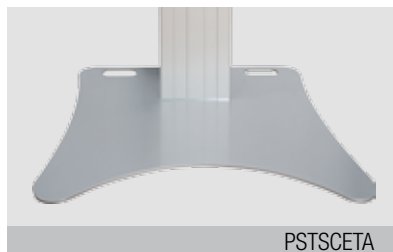

Mr. Arnaud Gielen
Office: +49 6533 75 310
Cell: +49 172 655 84 61
Email: Arnaud@conenmounts.com

PRODUCT FEATURES

- ◆ electrical height adjustable column, black anodized
- ◆ 280 mm / 11" height adjustment
- ◆ System suitable for wall mounting on massive walls, wall clearance by default 70 mm / 2.8", 4 leveling feet
- ◆ mount for use with 42" – 100" display
- ◆ VESA 200 x 200 up to 800 x 600
- ◆ maximum load approximately 150 kg / 330.7 lbs

HIGHEST POSITION

LOWEST POSITION

DETAIL VIEWS

Pull & release locking brackets for easier mounting of display

Leveling feet

Wired remote control

AVAILABLE ACCESSORIES

Side shelf

LAP4-..

Lockable mini PC bracket

MINI-FUJI

Keyboard shelf

AFSCETAKB

Lockable notebook cabinet

LAP-CAB

Floor plate

PSTSCETA

Plate to groundfixing

PSTSCETAS

Foot remote control

REM-FOOT

Extender (200 mm / 7.9")

CCE-EXT20

Display securing padlock