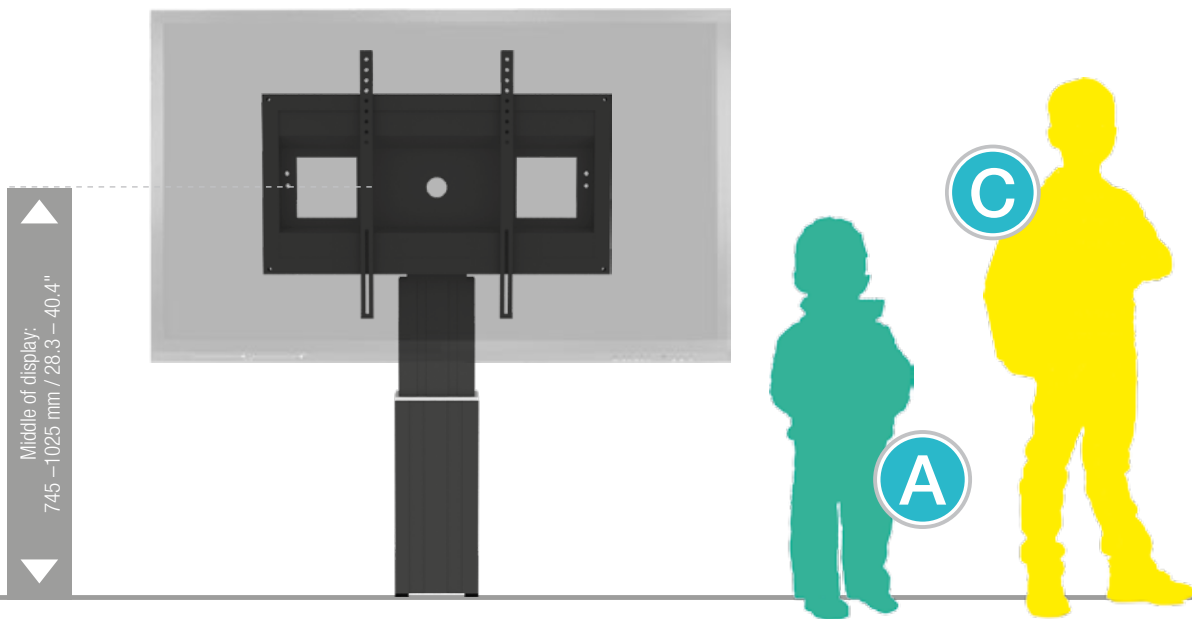

Floor plate

PSTSCETAS

Plate to groundfixing

REM-FOOT

Foot remote control

CCE-EXT20

Extender (200 mm / 7.9")

SCHLIESS-VH

Display securing padlock

SIZE INDEX

Department	Kindergarten			Primary school		Secondary school		Adults
Silhouette	A	B	C	D	E	F	G	
Age (years)	2 – 3	3 – 4	4 – 7	6 – 11	11 – 14	13 – 16	from 16	
Body size (mm / ")	930 – 980 37 – 38.6	1080 – 1210 42.5 – 47.6	1190 – 1420 46.9 – 56	1330 – 1590 52.4 – 62.6	1460 – 1765 57.5 – 69.5	1590 – 1880 62.6 – 74	1740 – 2070 68.5 – 81.5	
Color	Green	Purple	Yellow	Red	Green	Blue		