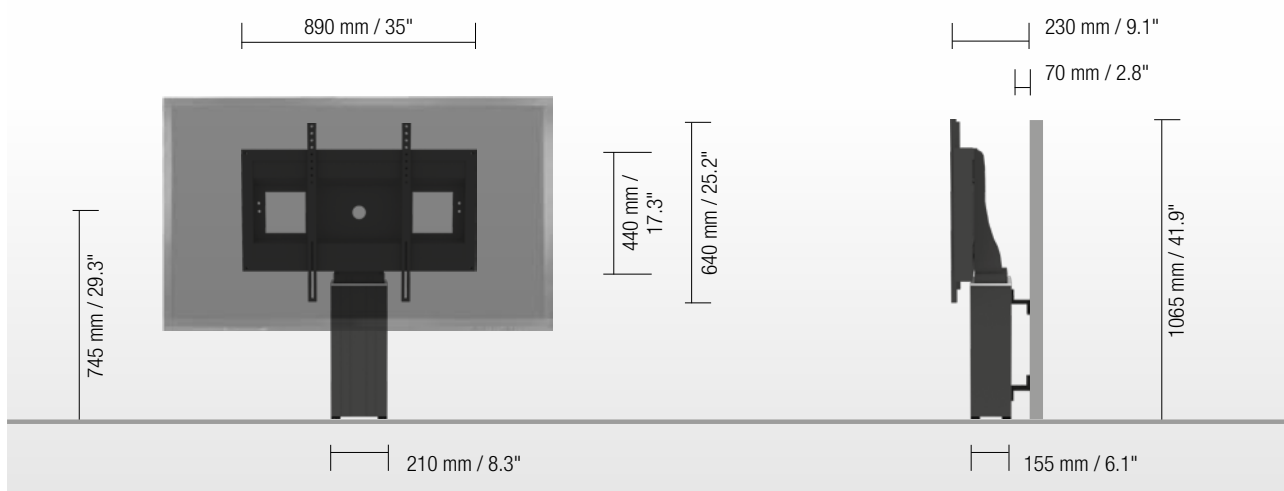

Mr. Arnaud Gielen
Office: +49 6533 75 310
Cell: +49 172 655 84 61
Email: Arnaud@conenmounts.com

PRODUCT FEATURES

- ◆ Electrical height adjustable column, black anodized
- ◆ 280 mm / 11" height adjustment
- ◆ System suitable for wall mounting on massive walls, wall clearance by default 70 mm / 2.8", 4 leveling feet
- ◆ Mount for use with 42" – 100" display
- ◆ VESA 200 x 200 up to 800 x 600
- ◆ Maximum load approximately 150 kg / 330.7 lbs

HIGHEST POSITION

LOWEST POSITION

DETAIL VIEWS

Pull & release locking brackets for easier mounting of display

Leveling feet

Wired remote control

AVAILABLE ACCESSORIES

LAP4-..

Floor plate

PSTSCETAS

Plate to groundfixing

REM-FOOT

Foot remote control

CCE-EXT20

Extender (200 mm / 7.9")

SCHLIESS-VH

PACKING UNITS

Item no.	Description	Packing dimensions (mm / ")	Net weight (kg / lbs)	Gross weight (kg / lbs)
CCE28B-W	Electrical height adjustable column, 280 mm / 11" height adjustment, L = 500 mm / 19.7"	680 x 270 x 220 / 26.8 x 10.6 x 8.7	15,4 / 34	18,0 / 39.7
AF-SCETA-N	Display mount	160 x 900 x 450 / 6.3 x 35.4 x 17.1	11,7 / 25.8	13,6 / 30
Total weight			27,1 / 59.7	31,6 / 69.7