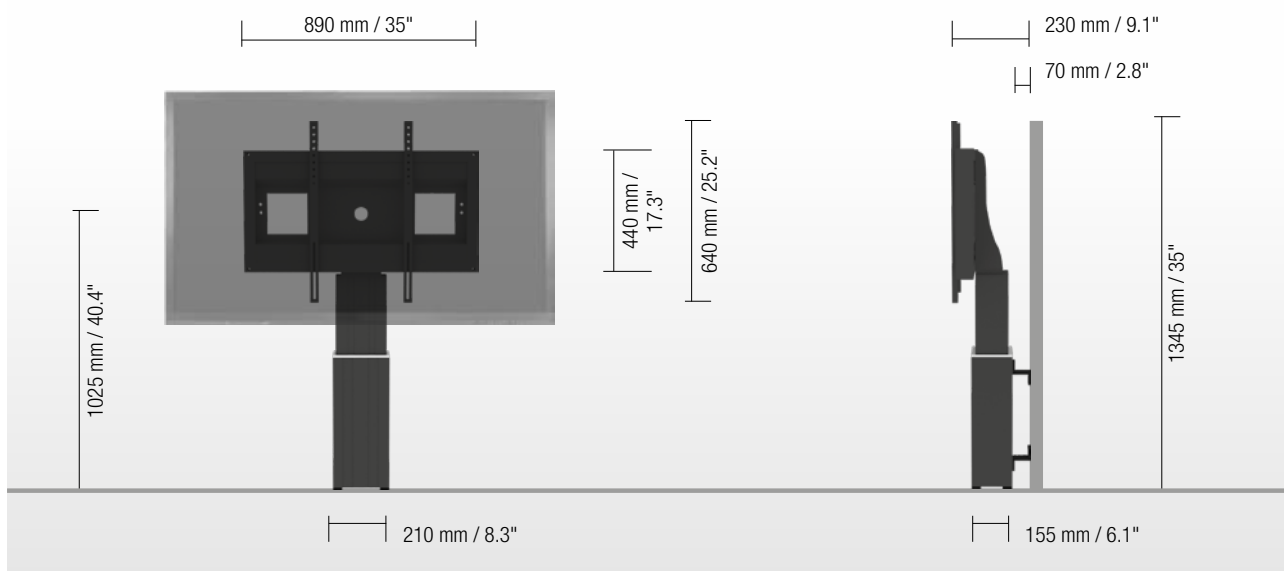

PRODUCT FEATURES

- Electrical height adjustable column, black anodized
- 280 mm / 11" height adjustment
- System suitable for wall mounting on massive walls, wall clearance by default 70 mm / 2.8", 4 leveling feet
- Mount for use with 42" – 100" display
- VESA 200 x 200 up to 800 x 600
- Maximum load approximately 150 kg / 330.7 lbs

HIGHEST POSITION