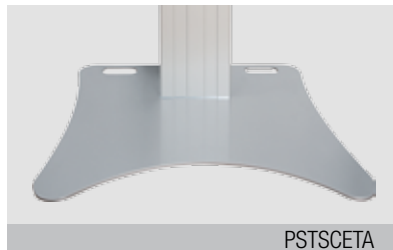

Mr. Arnaud Gielen
Office: +49 6533 75 310
Cell: +49 172 655 84 61
Email: Arnaud@conenmounts.com

PRODUCT FEATURES

- ◆ Electrical height adjustable column, black anodized
- ◆ 280 mm / 11" height adjustment
- ◆ System suitable for wall mounting on massive walls, wall clearance by default 70 mm / 2.8", 4 leveling feet
- ◆ Mount for use with 42" – 100" display
- ◆ VESA 200 x 200 up to 800 x 600
- ◆ Maximum load approximately 150 kg / 330.7 lbs

HIGHEST POSITION

LOWEST POSITION

DETAIL VIEWS

Pull & release locking brackets for easier mounting of display

Leveling feet

Wired remote control

AVAILABLE ACCESSORIES

LAP4-..

Side shelf

MINI-FUJI

Lockable mini PC bracket

AFSCETAKB

Keyboard shelf

VCTSCETA

Video conference camera top shelf

PSTSCETA

Floor plate

PSTSCETAS

Plate to groundfixing

REM-FOOT

Foot remote control

CCE-EXT20

Extender (200 mm / 7.9")

SCHLIESS-VH