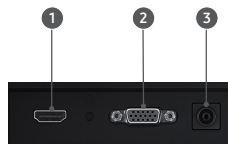

Connectivity

1. HDMI In
2. VGA In
3. Power: 14V DC

Learn More

samsung.com/business insights.samsung.com samsung.com/b2bmonitors

Product Support

1-866-SAM4BIZ

Follow Us

[youtube.com/samsungbizusa](https://www.youtube.com/samsungbizusa) [@SamsungBizUSA](https://twitter.com/SamsungBizUSA)

SAMSUNG