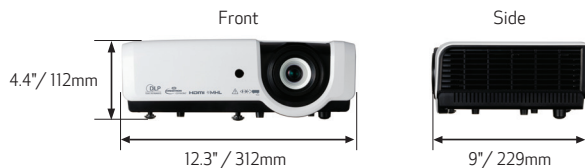

OPTICS	
F Number, Focal Length	F2.42 - F2.97, f=20.7 - 31.1mm
Zoom	1.5x
Focus	Manual
Image Size W	LV-HD420: 40 - 320" LV-X420: 40 - 260"
Image Size T	LV-HD420: 30 - 210" LV-X420: 30 - 170"
Projector Distance	3.9 - 32.8 ft.
Throw Ratio	LV-HD420: 1.83:1 - 2.75:1^{*4} LV-X420: 1.39:1 - 2.09:1^{*4}
Lens Shift	LV-HD420: 65%, Fixed LV-X420: 64%, Fixed

IMAGE ADJUSTMENTS	
Image Modes	Presentation / Standard / sRGB / Movie/Cinema / User 1 / User 2
Color Adjustment	Color Temperature, Color Balance, Color Tint
Screen Color Correction	Pale Yellow, Pink, Pale Green, Blue, Blackboard
Mounting	Front Table, Rear Table, Front Ceiling, Rear Ceiling
Adjustable Feet	Front : 1, Rear 1

IMAGE SIGNALS	
Scanning Frequency	V: 24 Hz - 120 Hz, H: 15.625 kHz - 101.6 kHz
Analog PC Input	WUXGA / WSXGA+ / UXGA / SXGA+ / WXGA+ / WXGA / SXGA / XGA / SVGA / VGA / MAC
Digital PC Input	WUXGA / WSXGA+ / UXGA / SXGA+ / WXGA+ / WXGA / SXGA / XGA / SVGA / VGA
Component Video Input	1080p / 1080i / 720p / 576p / 480p / 576i / 480i
Digital Video Input	1080p / 1080i / 720p / 576p / 480p
MHL Input	1080p / 1080i / 720p / 576p / 480p / 576i / 480i
Video Input/S-video Input	NTSC / PAL / SECAM / NTSC4.43 / PAL-M / PAL-N

DIMENSIONS