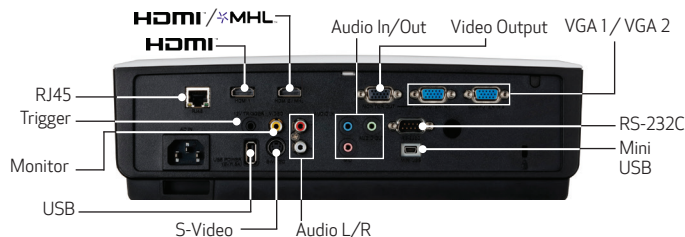

CONNECTABILITY

*1: Lamp mode is Normal/Eco. Brightness in Eco mode is only a calculated value, and is not guaranteed as specification. *2: Full white, full black, lamp level changes by following a brightness characteristic of an image. *3: "Standby Power" function is set to Network/RS-232. *4: Calculated at 100° (diagonal). *5: This time guarantees a 50% survival rate and a 50% brightness-maintenance rate. This value does not guarantee the operating life of lamp. *6: When utilizing an MHL device, the wireless remote control does not operate.

© 2017 Canon U.S.A., Inc. All rights reserved. Not responsible for typographical errors. Specifications subject to change without notice. Products not shown to scale. Certain images and effects are simulated. Canon and REALiS are registered trademarks of Canon Inc. in the United States and may also be trademarks or registered trademarks in other countries. All other products and brand names may be registered trademarks, trademarks or service marks of their respective owners in the United States and/or other countries.

LV-HD420 DLP Projector	ITEM CODE: 1905C002	UPC CODE: 13803289220
LV-X420 DLP Projector	ITEM CODE: 1906C002	UPC CODE: 13803289237

TERMINALS	
Mini Dsub15	Analog PC / Component Video Input (x2), Analog PC / Component Video Output (x1)
HDMI	Digital PC / Digital Video Input
HDMI/MHL	Digital PC / Digital Video / MHL Input^{*6}
Mini DIN4	S-video Input
RCA x3	Video Input / Audio-L / Audio-R
RJ-45	Network Connection (100BASE-TX / 10BASE-T)
Dsub9 (Control)	RS-232C
USB Type A	Power Supply Terminal (1.5A)
USB Mini B	Service Port
Mini Jack	Audio Input (x1), Audio Output (x1)
Mini Jack	12V Output (Trigger for screen operation)

REMOTE CONTROL	
Wireless Remote	IR

BUILT-IN SOUND	
Internal Amplifier	10W, Monaural

LAMP	
Type	Super-High Pressure Lamp
Life	2500H/3000H (Lamp Mode: Normal/Eco)⁵
Lamp Power	310/245W^{*1}

RATINGS	
Fan Noise	40/36 dB^{*1}
Power Consumption	410/320W^{*1}
Standby Power Consumption	2.0/0.5W^{*3}
Power Voltage	AC100 - 240V : 50/60Hz
Operating Temperature	41°F - 104°F (RH: 10 - 85%) (No Condensation)
Dimensions (W x D x H)	W: 12.3" x D: 9" x H: 4.4"
Weight	7.5 lbs.

WHAT'S IN THE BOX

- Projector
- Lens Cap
- Power Cord
- Computer Cable (Mini Dsub15-Mini Dsub15)
- Projector Remote Control LV-RC11 (Includes CR2025 battery)
- Quick Start Guide (Book)
- User's Manual (CD-ROM)
- Warranty Card

ACCESSORIES/REPLACEMENT PARTS

ITEM	ITEM CODE
Remote Control LV-RC11	2137C001
Carrying Case LV-SC02	1468C001
Replacement Lamp LV-LP42	1907C001