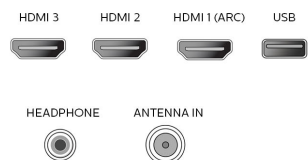

Tuner/Reception/Transmission

- Aerial Input: 75 ohm F-type
- TV system: ATSC, NTSC
- Video Playback: NTSC
- Tuner bands: UHF, VHF

Connectivity

- AV 1: Shared audio L/R in, CVBS/YpBPr
- Audio Output - Digital: Optical (TOSLINK)
- Other connections: Ethernet, Headphone out, Wireless LAN 802.11ac MIMO
- USB: USB
- HDMI 1: Shared audio L/R in, HDMI (Audio Return Channel)
- HDMI 2: HDMI, Shared audio L/R in
- HDMI 3: HDMI, Shared audio L/R in
- EasyLink (HDMI-CEC): One touch play, Power status, System info (menu language), Remote control pass-through, System audio control, System standby

Power

- Ambient temperature: 5°C to 40°C (41°F to 104°F)
- Mains power: 120V/60Hz
- Power consumption: 155 W
- Standby power consumption: < 0.5W

Dimensions

- Set dimensions in inch (W x H x D):

- 49.4 x 29.2 x 4.6 inch
- Product weight (lb): 33.07 lb
- Set dimensions with stand in inch (W x H x D): 49.4 x 30.9 x 10.7 inch
- Product weight (+stand) (lb): 37.92 lb
- Box dimensions in inch (W x H x D): 55.7 x 33.2 x 7.5 inch
- Weight incl. Packaging (lb): 48.29
- VESA wall mount compatible: 300 x 300 mm

Accessories

- Included accessories: Table top stand, Quick start guide, User Manual, Remote Control, Screws
- Power cord: 59.05 inch

Network Services

- NetTV Apps: Netflix, Pandora, Vudu, YouTube, Hotlist, Samba, Xumo
- Network Features: Home Network, Wireless Screencasting

Connections

Side