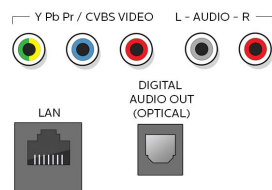

Rear

Issue date 2017-06-02

Version: 1.1.1

12 NC: 8670 001 46744
UPC: 6 09585 25126 7

© 2017 Koninklijke Philips N.V.
All Rights reserved.

Specifications are subject to change without notice.
Trademarks are the property of Koninklijke Philips N.V.
or their respective owners.

www.philips.com