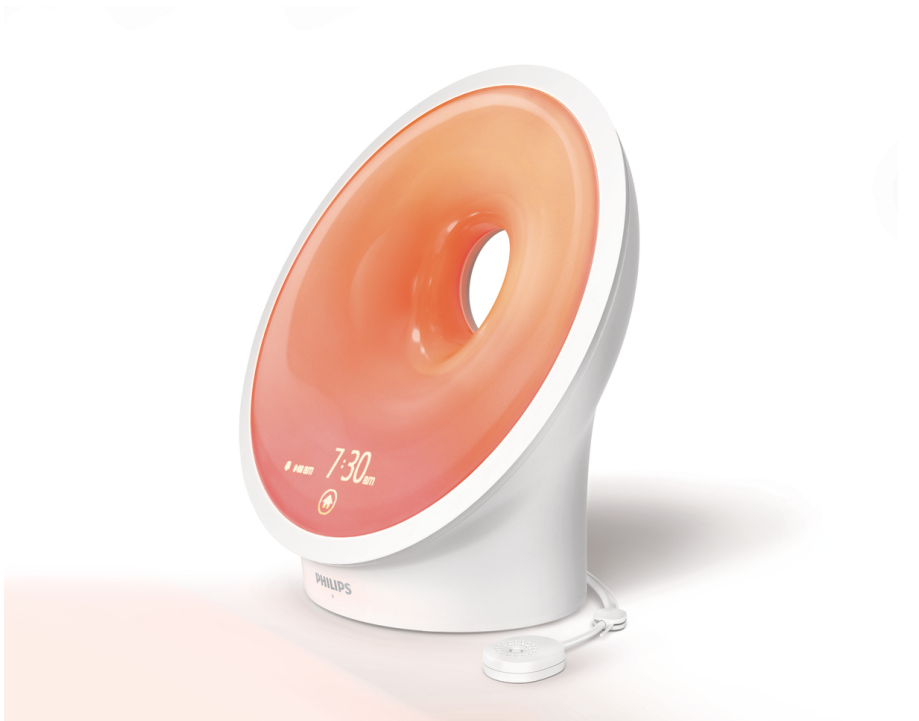

# PHILIPS

Connected Sleep  
and Wake-Up Light

SmartSleep

Personalized sunrise and sunset

SleepMapper app enabled

AmbiTrack bedroom monitoring

Formerly known as Somneo

HF3670/60

## Fall asleep faster\*

and personalize your best natural wake up.

Create your ideal sleep and wake experience through your smartphone. Built-in sensors measure your bedroom's temperature, noise, light and humidity levels - syncing with the SleepMapper app and suggesting ways to improve your sleep space.

### Designed for style and function

- A soft light to guide you in the dark
- Just tap the top of the product to snooze
- Smart touch display for easy device control
- AmbiTrack monitoring for your bedroom

## Light

Sun themes: 4  
Midnight light  
Display brightness control: Self adjusting

Number of Brightness settings: 25

Light colors: white, orange, yellow, amber  
Max Lux level: 315