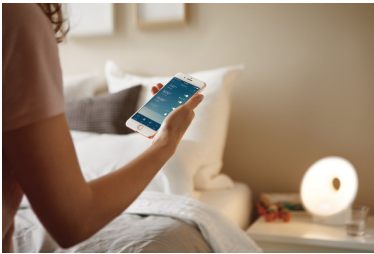

SleepMapper app enabled

Through the SleepMapper app, Philips Connected Sleep and Wake Up Light offers you the ability to control your light and personalize your experience. You can set an advanced weekday or weekend alarm with the Advanced Alarm Scheduler that offers 20 different sounds, lights, and intensity patterns.