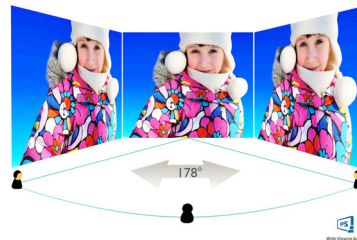

IPS technology

IPS displays use an advanced technology which gives you extra wide viewing angles of 178/178 degree, making it possible to view the display from almost any angle. Unlike standard TN panels, IPS displays gives you remarkably crisp images with vivid colors, making it ideal not only for Photos, movies and web browsing, but also for professional applications which

demand color accuracy and consistent brightness at all times.