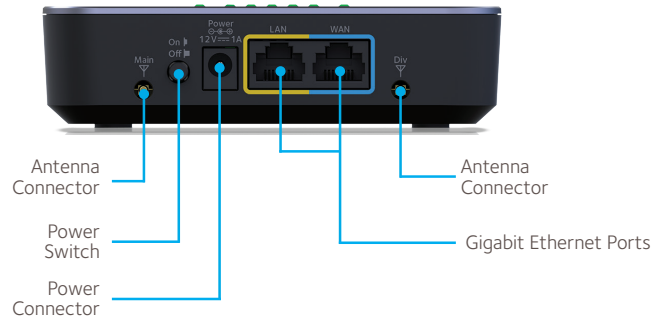

PACKAGE CONTENTS

- 4G LTE Modem (LB2120)
- AC power adapter
- Ethernet cable
- Quick start guide

SPECIFICATIONS

- Dimensions: 4.7 (W) x 3.9 (D) x 1.2 (H) in
- Weight: 0.4 lb

BAND SUPPORT

- LTE Category 4 (up to 150 Mbps): B2, 4, 5, 12
- 3G: B2, 5

INTERFACE

- 2 x Gigabit Ethernet ports
- Internal WWAN antennas with support for optional TS9 external antennas
- 3FF (micro) SIM card slot

LEDs

- Power
- LTE Signal Quality (5 LED bar graph)
- LAN

POWER ADAPTER

- 12V DC, 1A

KEY FEATURES

- Two built-in Gigabit Ethernet connections for flexible home and office connectivity
- Fast 4G LTE backup speeds up to 150 Mbps for downloads and 50 Mbps for uploads
- Provides 4G to 3G fallback support
- SMS message alerts for firmware updates, data usage, and failover to LTE
- TR-069 for remote management
- Two TS-9 connectors available to connect optional 4G/3G antennas for better signal reception
- Direct IP pass-through for secure enterprise VPN configuration
- Manage settings via a browser-based web UI
- LEDs on device to check network status instantly
- Light and compact design for you to take anywhere

SYSTEM REQUIREMENTS

- Compatible 3G/4G LTE Mobile Service (3FF Micro-SIM)
- Optional external 4G/3G antennas
- Microsoft Windows® 10, 8, 8.1, 7, Vista®, XP®, Mac OS® (10.6.8 and newer) and other operating systems running a TCP/IP network (for accessing Web Management User Interface)
- Compatible browsers such as Microsoft® Internet Explorer® 5.0, Firefox® 2.0, Safari® 1.4, or Google Chrome™ 11.0 browsers or higher (for accessing Web Management User Interface)

SUPPORT

- 90-day complimentary technical support*

WARRANTY

- www.netgear.com/warranty

This product comes with a limited warranty that is valid only if purchased from a NETGEAR authorized reseller.

*90-day complimentary technical support following purchase from a NETGEAR authorized reseller.

NETGEAR, the NETGEAR Logo and AirCard are trademarks of NETGEAR, Inc. Mac and Mac OS are trademarks of Apple Inc. Other brand names mentioned herein are for identification purposes only and may be trademarks of their respective holder(s). Information is subject to change without notice. ©2017 NETGEAR, Inc. All rights reserved.