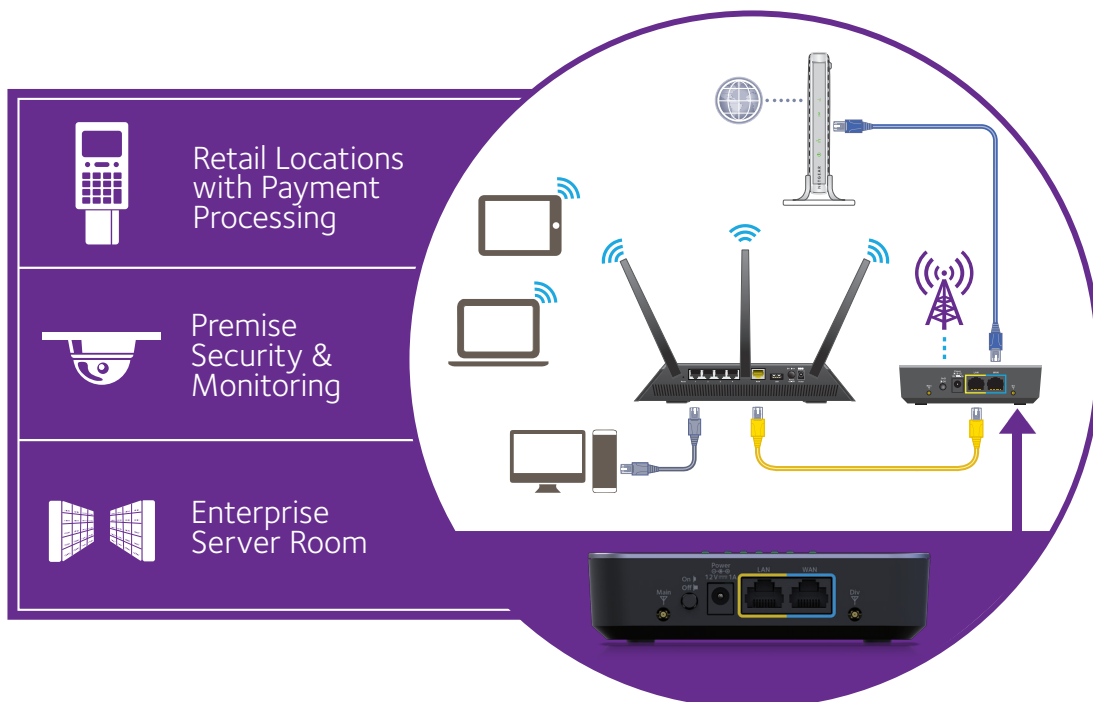

#### Wired Connections

2 Gigabit Ethernet ports for connection pass-through.

### Use Cases

We all depend on a fast, always-on broadband connection, and planning ahead to ensure everyone stays connected is essential.

Using the NETGEAR 4G LTE Modem for broadband connectivity enables Internet access at fast speeds with the convenience of portability and flexibility. Unlike other connectivity sources, the NETGEAR 4G LTE Modem can be easily installed in a matter of minutes, and it's ideal for a wide range of environments including rural areas, outdoors, and locations where wireline option is not readily available.

The NETGEAR 4G LTE Modem is also a reliable backup source for broadband connectivity, allowing you to continue running without any disruption when your wire line broadband is unexpectedly not available.

Some typical applications include:

- LTE connectivity for business' needs
- Interim solution to fixed line service
- Last-mile connection
- Retail locations with payment processing
- Premise security & monitoring
- Temporary offices such as construction sites
- Enterprise server room