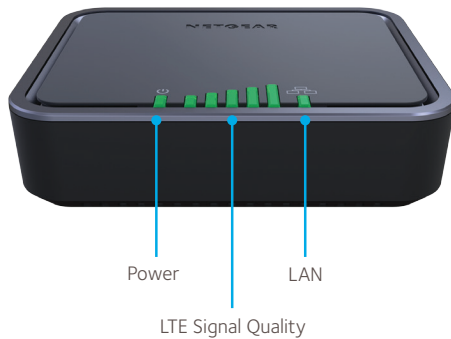

PACKAGE CONTENTS

- 4G LTE Modem (LB2120)
- AC power adapter
- Ethernet cable
- Quick start guide

SPECIFICATIONS

- Dimensions: 4.7 (W) x 3.9 (D) x 1.2 (H) in
- Weight: 0.4 lb

BAND SUPPORT

- LTE Category 4 (up to 150 Mbps): B2, 4, 5, 12
- 3G: B2, 5

INTERFACE

- 2 x Gigabit Ethernet ports
- Internal WWAN antennas with support for optional TS9 external antennas
- 3FF (micro) SIM card slot

LEDs

- Power
- LTE Signal Quality (5 LED bar graph)
- LAN

POWER ADAPTER

- 12V DC, 1A

KEY FEATURES

- Two built-in Gigabit Ethernet connections for flexible home and office connectivity
- Fast 4G LTE backup speeds up to 150 Mbps for downloads and 50 Mbps for uploads
- Provides 4G to 3G fallback support
- SMS message alerts for firmware updates, data usage, and failover to LTE
- TR-069 for remote management
- Two TS-9 connectors available to connect optional 4G/3G antennas for better signal reception
- Direct IP pass-through for secure enterprise VPN configuration
- Manage settings via a browser-based web UI
- LEDs on device to check network status instantly
- Light and compact design for you to take anywhere

SYSTEM REQUIREMENTS

- Compatible 3G/4G LTE Mobile Service (3FF Micro-SIM)
- Optional external 4G/3G antennas
- Microsoft Windows® 10, 8, 8.1, 7, Vista®, XP®, Mac OS® (10.6.8 and newer) and other operating systems running a TCP/IP network (for accessing Web Management User Interface)
- Compatible browsers such as Microsoft® Internet Explorer® 5.0, Firefox® 2.0, Safari® 1.4, or Google Chrome™ 11.0 browsers or higher (for accessing Web Management User Interface)

SUPPORT

- 90-day complimentary technical support*

WARRANTY

- www.netgear.com/warranty

This product comes with a limited warranty that is valid only if purchased from a NETGEAR authorized reseller.

*90-day complimentary technical support following purchase from a NETGEAR authorized reseller.

NETGEAR, the NETGEAR Logo and AirCard are trademarks of NETGEAR, Inc. Mac and Mac OS are trademarks of Apple Inc. Other brand names mentioned herein are for identification purposes only and may be trademarks of their respective holder(s). Information is subject to change without notice. ©2017 NETGEAR, Inc. All rights reserved.