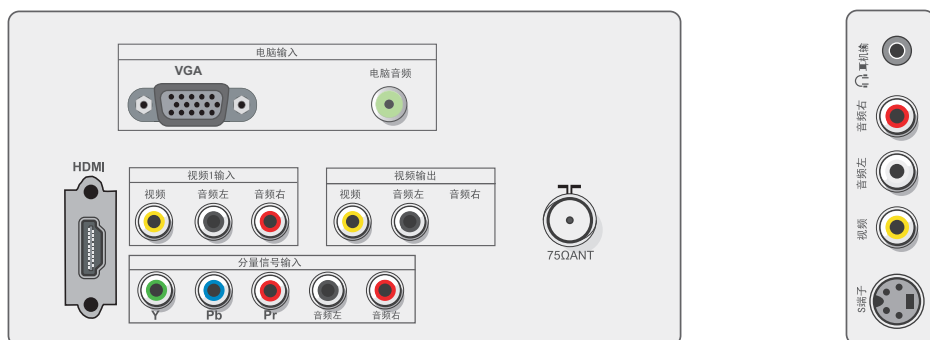

Convenience

- Ease of Installation: Automatic Tuning System (ATS), Plug & Play
- Ease of Use: On Screen Display, Program List, Side Control
- Remote control: 230T1 Remote control
- On-Screen Display languages: English, Simplified

Chinese

- Other convenience: VESA mount (100x100mm)
- Screen Format Adjustments: Widescreen, Normal, Zoom 1, Zoom 2
- Smart mode: Movie, Standard, Personal, Vivid, Eco
- SmartSound: Music, Speech, Personal

Tuner/Reception/Transmission

- Aerial Input: 75 ohm coaxial (IEC75)
- TV system: PAL I, PAL B/G, PAL D/K
- Video Playback: NTSC, PAL
- Tuner Display: PLL

Connectivity

- Signal Input: VGA (Analog), HDMI, PC Audio in
- Ext 1: CVBS in, Audio L/R in
- Ext 2: YPbPr in, Audio L/R in
- Ext 3: CVBS out, Audio L/R out
- Other connections: S-Video in, CVBS in, Audio L/R in, Headphone out

Power

- On mode: 49W (Typ.@monitor mode)
- Off mode: 0.5W
- Ambient temperature: 0 °C to 40 °C
- Mains power: 100-240V, 50/60Hz

Dimensions

- Product with stand (mm): 399 x 560 x 176 mm
- Product without stand (mm): 364 x 560 x 65 mm
- Packaging in mm (WxHxD): 477 x 653 x 160 mm

Weight

- Product with stand (kg): 5.53 kg
- Product without stand (kg): 5.35 kg
- Product with packaging (kg): 7.59 kg

Accessories

- Included accessories: Table top stand, Power cord, Quick start guide, User Manual, Remote Control, Batteries for remote control

Issue date 2017-07-04

Version: 4.2.2

12 NC: 8670 000 56358
EAN: 87 12581 50494 6

© 2017 Koninklijke Philips N.V.
All Rights reserved.

Specifications are subject to change without notice.
Trademarks are the property of Koninklijke Philips N.V.
or their respective owners.

www.philips.com